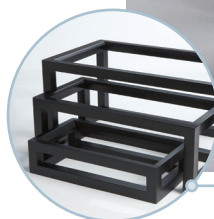

NESTS FOR EASY, ELEGANT STORAGE