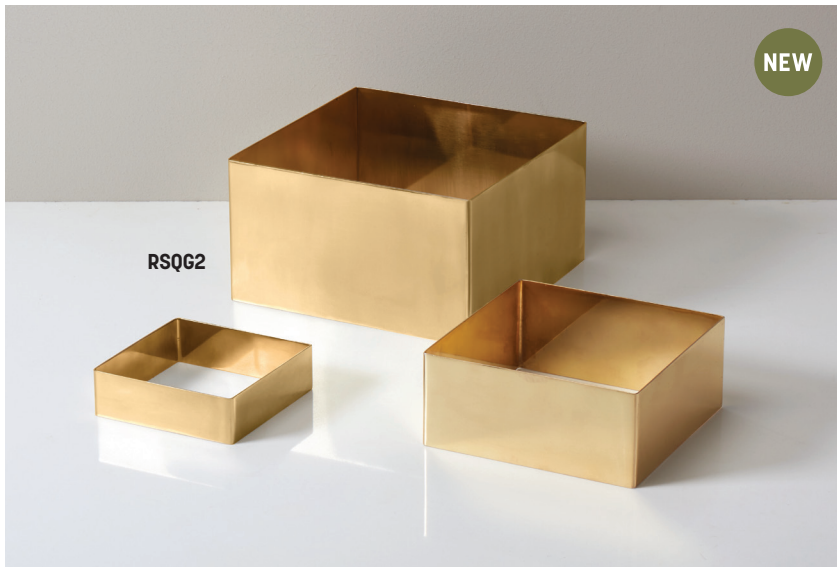

RRG2 shown with MWR14 platter

NEW

Gold Geo Riser Sets NEW

With a sleek satin finish and minimalist design, these shimmering gold risers are always en vogue. Available in square and round shapes.

RRG2 Round, Set of 3
 5" Dia. x 1½" H (12.7 x 3.8 cm)
 7" Dia. x 3" H (17.8 x 7.6 cm)
 9" Dia. x 5" H (22.9 x 12.7 cm)

RSQG2 Square, Set of 3
 5" Sq. x 1½" H (12.7 x 3.8 cm)
 7" Sq. x 3" H (17.8 x 7.6 cm)
 9" Sq. x 5" H (22.9 x 12.7 cm)

Gold Riser Sets NEW

Our customers asked, and we answered. These gold risers are guaranteed crowd-pleasers. In your choice of satin or hammered gold.

Satin Finish Riser Set

RSG3 Set of 3
 6" Sq. x 4" H (15.2 x 10.2 cm)
 7" Sq. x 6" H (17.8 x 15.2 cm)
 8" Sq. x 8" H (20.3 x 20.3 cm)

Hammered Riser Set

RHG1 Set of 3
 6" Sq. x 4" H (15.2 x 10.2 cm)
 7" Sq. x 6" H (17.8 x 15.2 cm)
 8" Sq. x 8" H (20.3 x 20.3 cm)