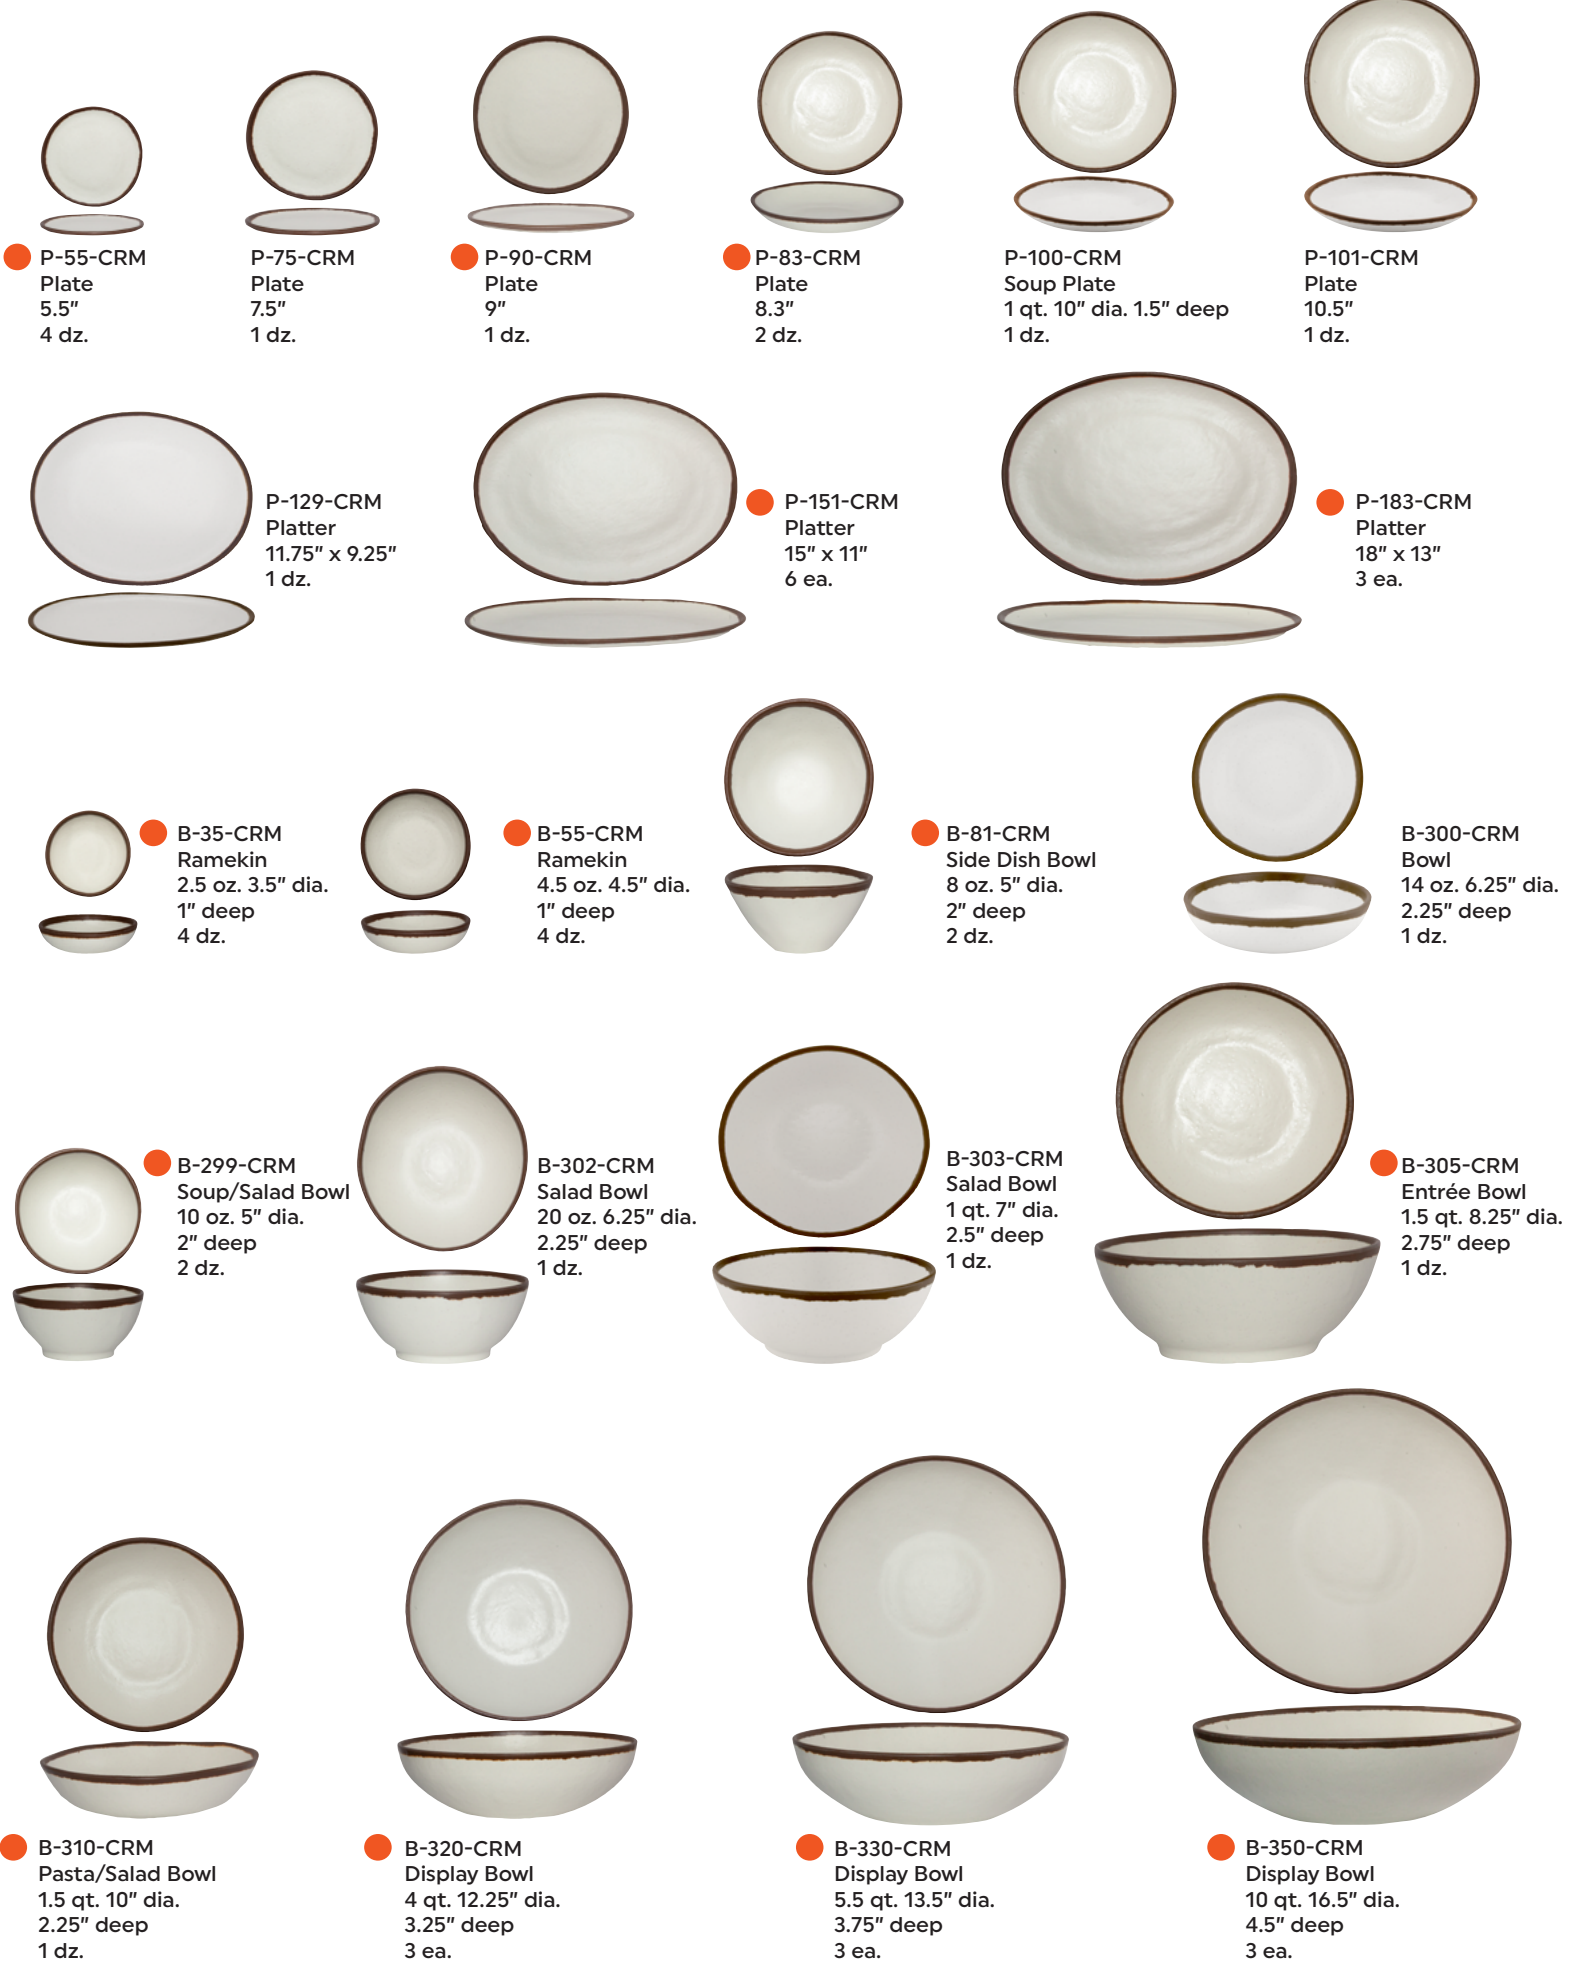

Pottery Market Glazed

Designed
To Serve

Expanded from 6 pieces to 21,
With a new color: Dove Gray!

Pottery Market Glazed

With true artisanal pottery style and just a touch of glaze for a smooth surface, Pottery Market Glazed naturally frames food as scratch-made. This is the ideal collection for the artisanal food movement.

Small Vessels

Everybody loves dipping their food into the perfect complementary sauce! That's why we've built out the Pottery Market Glazed small vessels portfolio.

Now you have undeniably fashionable ramekins and monkey dishes to match your favorite dinnerware collection and delight your guests.

Cream

6 Legacy Pieces • 15 New Pieces

● P-55-CRM Plate
5.5"
4 dz.

P-75-CRM Plate
7.5"
1 dz.

● P-90-CRM Plate
9"
1 dz.

● P-83-CRM Plate
8.3"
2 dz.

P-100-CRM Soup Plate
1 qt. 10" dia. 1.5" deep
1 dz.

P-101-CRM Plate
10.5"
1 dz.

● B-81-DVG
Side Dish Bowl
8 oz. 5" dia.
2" deep
2 dz.

● B-300-DVG
Bowl
14 oz. 6.25" dia.
2.25" deep
1 dz.

● B-299-DVG
Soup/Salad Bowl
10 oz. 5" dia.
2" deep
2 dz.

● B-302-DVG
Salad Bowl
20 oz. 6.25" dia.
2.25" deep
1 dz.