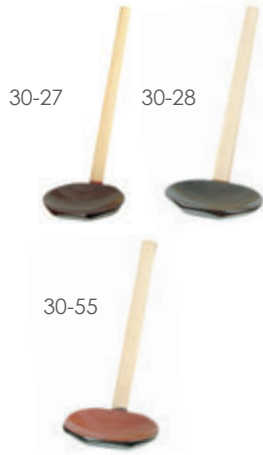

ASIAN TABLEWARE

BAMBOO SOUP SPOONS

Soup spoon made with bamboo handle. Easy to wash and maintain.

ITEM	DESCRIPTION	U/M	WEIGHT GROSS lbs	INNER PACK	MASTER PACK	CU.FT.
30-27	4" x 11"	EACH	44.00	40	480	4.06
30-28	3" X 8½"	EACH	30.80	40	480	4.39
30-55	3" X 8½"	EACH	30.80	40	480	4.25

DONBURI BOWLS WITH LADLE

Japanese style, come with bowl, lid, and ladle. Excellent for soup and noodle.

ITEM	DESCRIPTION	U/M	WEIGHT GROSS lbs	INNER PACK	MASTER PACK	CU.FT.
PLNB001	30 oz, Japanese Noodle Bowl Red	EACH	39.60	1	60	5.80
PLNB002	30 oz, Japanese Noodle Bowl Black	EACH	39.60	1	60	5.80

WOOD MISO & RICE BOWLS

Assorted rice and miso soup bowls. Wood carved with clear finish for protection.

ITEM	DESCRIPTION	U/M	WEIGHT GROSS lbs	INNER PACK	MASTER PACK	CU.FT.
45-1	16½ oz, 5½" x 4½"	DOZEN	33.01	0.5	6	4.13
45-2	10½ oz, 4¼" x 2½"	DOZEN	28.88	1	12	2.77
45-3	9 oz, 4" x 2½"	DOZEN	33.32	1	12	4.63
45-4	9 oz, 4¾" x 2¼"	DOZEN	33.01	1	12	3.07
45-5	9 oz, 4¾" x 2¼"	DOZEN	34.59	1	12	3.22
45-8	9 oz, 4" x 2½"	DOZEN	30.15	1	12	2.59
45-35	9 oz, 3¾" x 2¾"	DOZEN	36.18	1	12	3.57