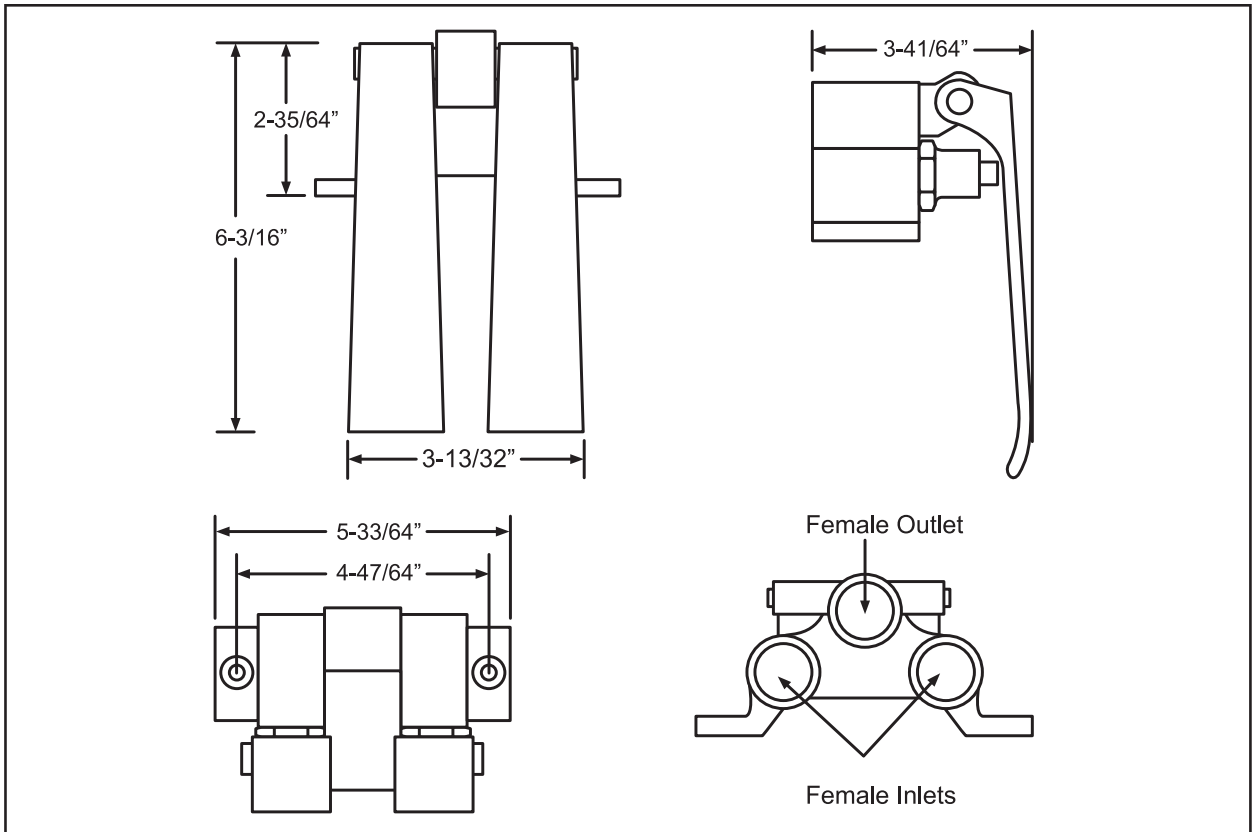

FLO-203

Double Knee Pedal Valve w/ Red & Blue Color Index

Standard Features

- Self-Closing Valve
- Knee Pedals with Red & Blue Color Index
- 1/2" Female Inlets
- 1/2" Female Outlet
- Full Replacement Parts Available
- Lead Free

Specifications

Product Diagram