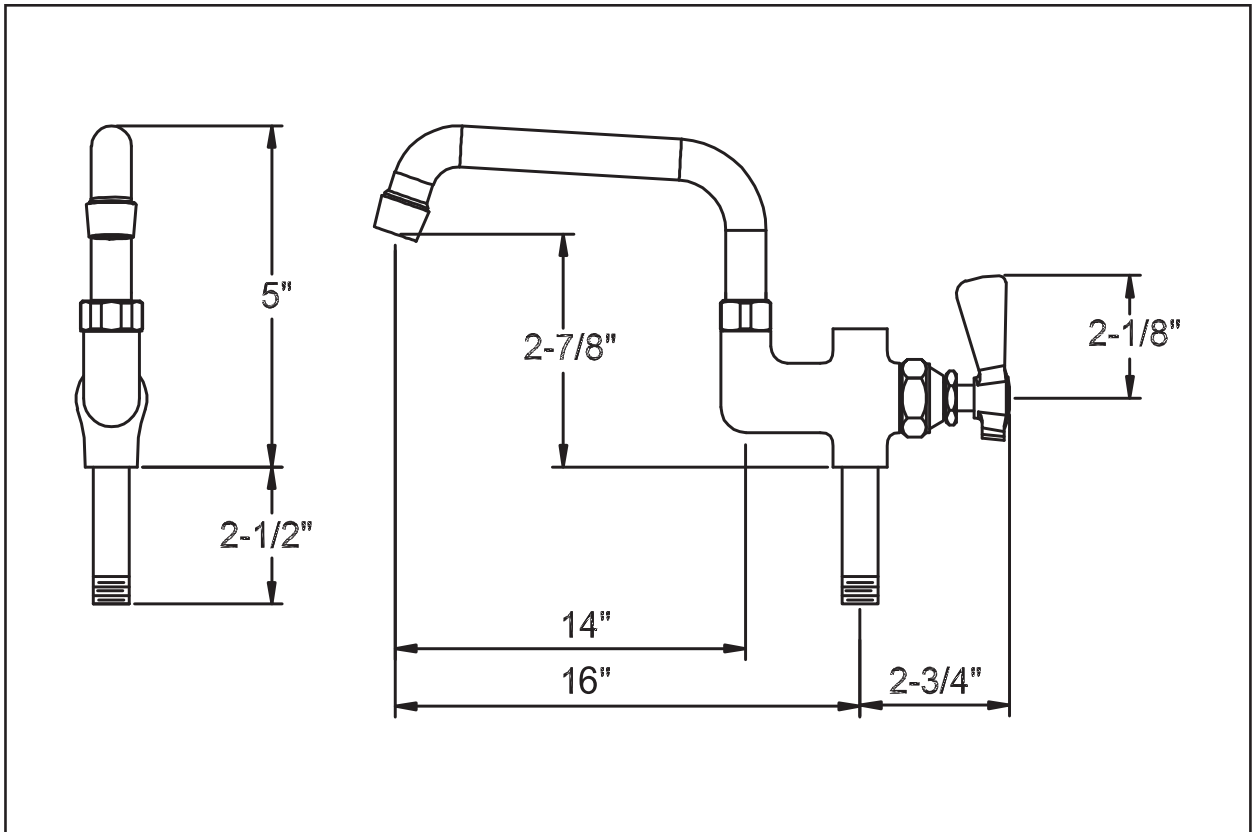

FLO-945

Add-on Faucet w/ 14" Spout

Standard Features

- Mounts on Pre-Rinse base with riser on top to allow Pre-Rinse to double as a faucet
- 14" Spout
- 2.0 GPM Aerator
- Lead Free

Certified to NSF/ANSI 61-G

Specifications

Product Diagram