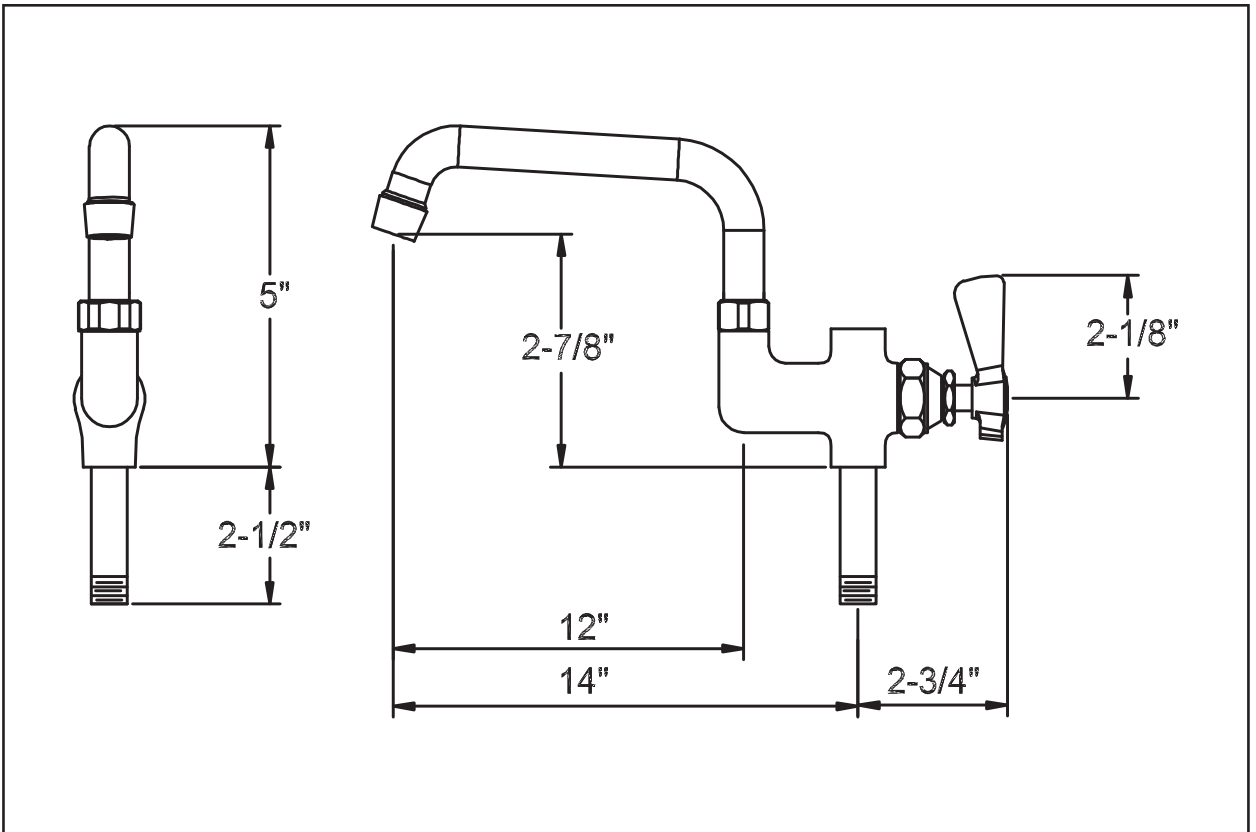

FLO-944

Add-on Faucet w/ 12" Spout

Standard Features

- Mounts on Pre-Rinse base with riser on top to allow Pre-Rinse to double as a faucet
- 12" Spout
- 2.0 GPM Aerator
- Lead Free

Certified to NSF/ANSI 61-G

Specifications

Product Diagram