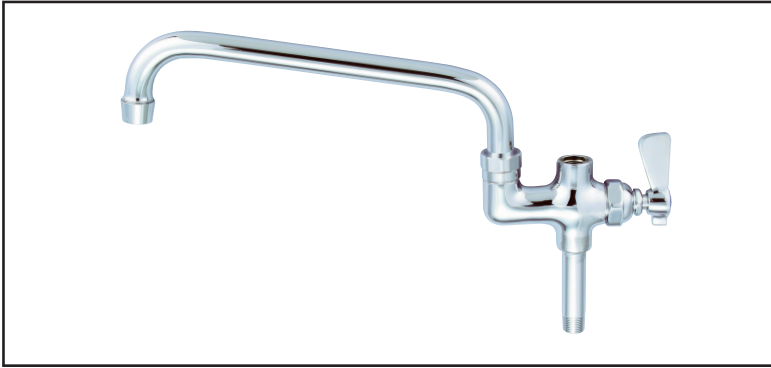

FLO-944

Add-on Faucet w/ 12" Spout

Standard Features

- Mounts on Pre-Rinse base with riser on top to allow Pre-Rinse to double as a faucet
- 12" Spout
- 2.0 GPM Aerator
- Lead Free

Certified to NSF/ANSI 61-G