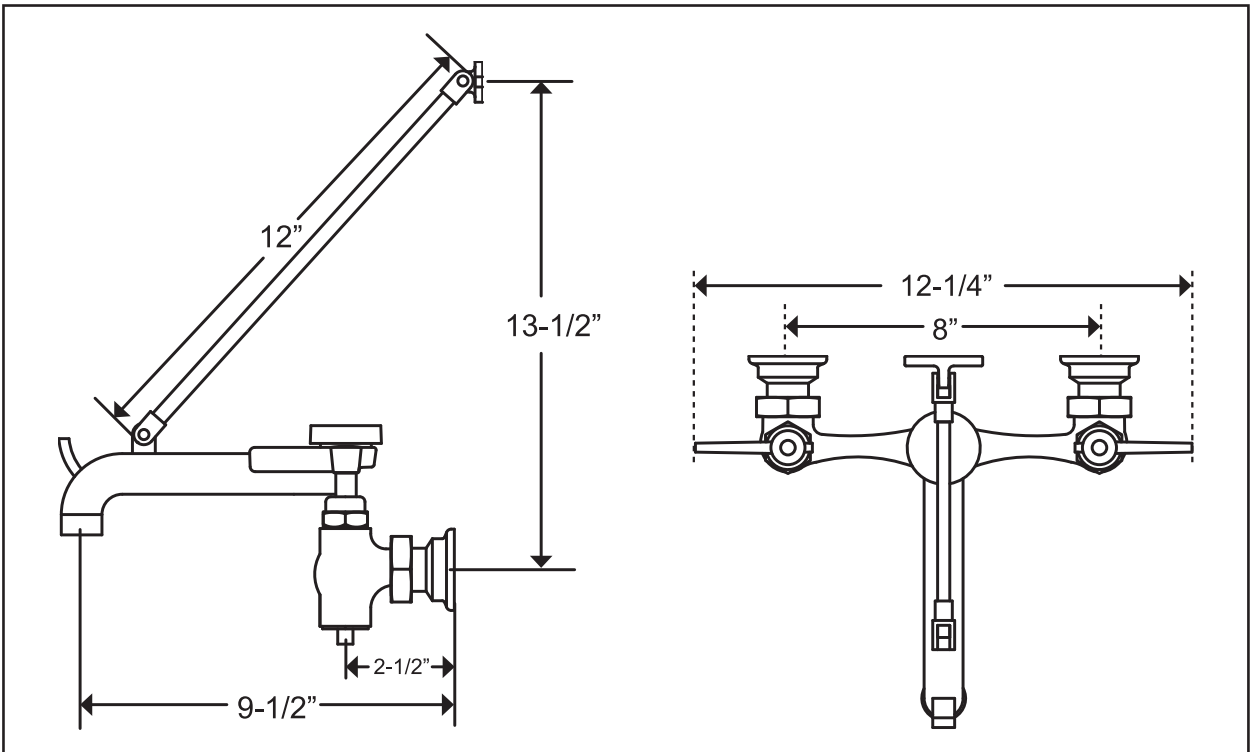

FLO-840

Service Sink Faucet with Support Bracket

Standard Features

- 8" Center Heavy Duty Quality
- Integral Spring Check Valves
- Built-in Vacuum Breaker
- 6-1/2" Spout with 3/4" Hose Thread
- Wall Bracket with 12" Rod
- 1/2" NPT Female Inlets
- Full Replacement Parts Available

Specifications

Product Diagram