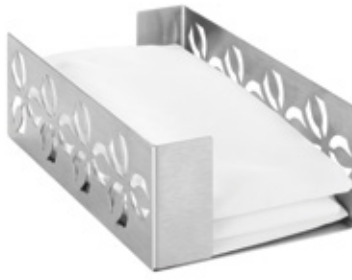

Iris™ Square Stainless Steel Napkin Holder

5.5 x 5.5 x 5.25 in
13.97 x 13.97 x 13.34 cm

Item # SM262

Iris™ Rectangle Stainless Steel Napkin Holder

9.5 x 5.25 x 3.13 in
24.13 x 13.34 x 7.95 cm

Item # SM261

Iris™ Stainless Steel Cutlery Holder

11.75 x 3.13 x 5.25 in
29.85 x 7.95 x 13.34 cm

Item # SM263

Iris™ X-Large Stainless Steel Cooler

26.5 x 18.5 x 7 in
67.31 x 46.99 x 17.78 cm

Item # SM264

Iris™ Multi-Chef™ 7" Stainless Steel Frame

21.5 x 13.5 x 7.38 in
54.61 x 34.29 x 18.75 cm

Item # SM259 (Base)

*Ice tub sold separately # ICBR19C

Iris Multi-Chef™ 7" Stainless Steel Warmer Kit

with Grill, 3 Fuel Holders
& Reversible Burner Stand
23.25 x 13.5 x 8.13 in
59.06 x 34.29 x 20.65 cm

Item # SK043

Iris™ Stainless Steel Round Chafer with Soft Closing Lid

17.25 x 18.75 x 12.5 in
43.82 x 47.63 x 31.75 cm

Item # SM288

Iris™ Round Stainless Steel Warmer with Grill

16.13 x 16.13 x 9 in
40.97 x 40.97 x 22.86 cm