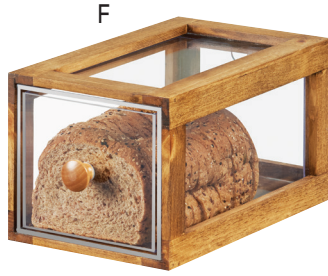

F. MADERA SINGLE BREAD DRAWER
ITEM 4200-1-99 | 7½Wx13Dx6¾H

G. MADERA 2 BIN BREAD DRAWER
ITEM 4200-2-99 | 13¾Wx13Dx7¼H

H. MADERA 2 TIER DISPLAY CASE
Attendant Serve Only.
ITEM 3832-99 | 11½Wx12¼Dx12½H

I. ALUMINUM COLD CONCEPT
Wood Frames Include Cold Pack and Liner.
Aluminum Platter Sold Separately.
Place Cold Pack in Freezer for a Minimum of 6 Hours Keeps Contents Cold for 2-3 Hours.

WOOD FRAMES ❄️

ITEM 3699-915-99 | 14½Wx10¼Dx3½H

ITEM 3699-623-99 | 23Wx7¾Dx3½H

ITEM 3699-1123-99 | 23Wx12½Dx3½H

ALUMINUM PLATTERS

ITEM 3672-915 | 15½Wx9½Dx1½H

ITEM 3672-623 | 23½Wx6½Dx1½H

ITEM 3672-1123 | 23½Wx11½Dx1½H

J. MADERA COLD CONCEPT TRAY **NEW**
Madera Frame Sold Separately.
Cold Concept Set Includes Cold Packs.
ITEM 22071 | 8¾Wx16¾DX1½H | Cold Set
ITEM 22072-99 | 9¾Wx17¾DX1¾H | Frame

22071 and 22072-99

22071

K. MADERA FLATWARE DISPLAY
Flatware Insert is Removable for Cleaning.
ITEM 3408-99 | 9Wx6Dx5¼H

L. MADERA CARAFE COOLERS **NEW**
Includes Cold Packs.
ITEM 22081-99 | 5¾Wx7½DX7H | Fits 3551-55
ITEM 22082-99 | 5¼Wx14½DX7H | Fits 3614-55
ITEM 3551-55 | 4DIAx13H | 1½ Liter
ITEM 3614-55 | 4DIAx10H | 1 Liter