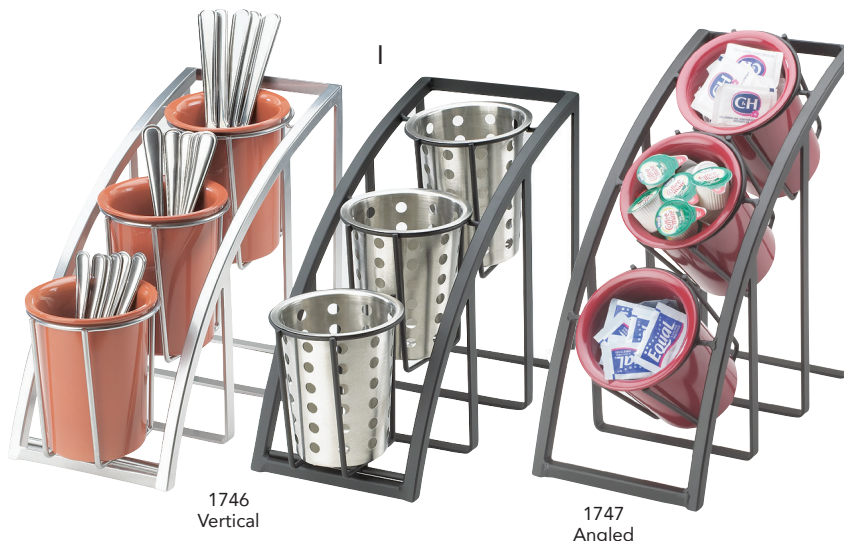

E. IRON CYLINDER DISPLAYS

Cylinders Sold Separately.
Specify Frame Color: Black (13),
Platinum (39).

ITEM 1025-3 | 4¾Wx8Dx20H

ITEM 1025-6 | 9½Wx8Dx20H

F. IRON SINGLE RING CYLINDER DISPLAY

Cylinder Included.
Cylinder Style: Perforated (39), (Solid).
Frame Colors: Black (13), Platinum (39).

Available in Six Colors.
Stainless Steel Style: Perforated (39), (SOLID).
Colored Melamine: Black (13), White (15),
Butter Yellow (61), Terra Cotta (62), Sage (63),
Cranberry (64). Extra Deep: White (8-15).

ITEM 1017-39 | 4½DIAx5½H

ITEM 1017-SOLID | 4½DIAx5½H

ITEM 1017 | 4½DIAx5½H

ITEM 1017-8-15 | 4½DIAx8H | Extra Deep

I. MISSION VERTICAL & SLOPED DISPLAYS

Will Hold Solid, Perforated S/S,
or Melamine Cylinders
(Sold Separately).
Frame Colors: Black (13),
Platinum (39).

ITEM 1746-3 | 7Wx13Dx10¼H | Vertical

ITEM 1747-3 | 7Wx13Dx13H | Angled

Please visit www.calmil.com/legal for a complete list of California Proposition 65 related items.