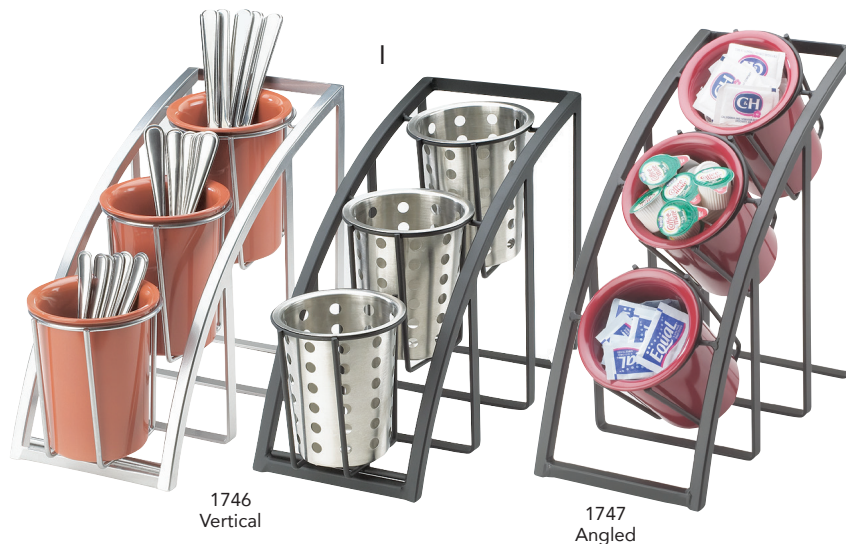

E. IRON CYLINDER DISPLAYS

Cylinders Sold Separately.
Specify Frame Color: Black (13),
Platinum (39).

ITEM 1025-3 | 4¾Wx8Dx20H

ITEM 1025-6 | 9½Wx8Dx20H

F. IRON SINGLE RING CYLINDER DISPLAY

Cylinder Included.
Cylinder Style: Perforated (39), (Solid).
Frame Colors: Black (13), Platinum (39).

Available in Six Colors.
Stainless Steel Style: Perforated (39), (SOLID).
Colored Melamine: Black (13), White (15),
Butter Yellow (61), Terra Cotta (62), Sage (63),
Cranberry (64). Extra Deep: White (8-15).

ITEM 1017-39 | 4½DIAx5½H

ITEM 1017-SOLID | 4½DIAx5½H

ITEM 1017 | 4½DIAx5½H

ITEM 1017-8-15 | 4½DIAx8H | Extra Deep

I. MISSION VERTICAL & SLOPED DISPLAYS

Will Hold Solid, Perforated S/S,
or Melamine Cylinders
(Sold Separately).
Frame Colors: Black (13),
Platinum (39).

ITEM 1746-3 | 7Wx13Dx10¾H | Vertical

ITEM 1747-3 | 7Wx13Dx13H | Angled

Please visit www.calmil.com/legal for a complete list of California Proposition 65 related items.