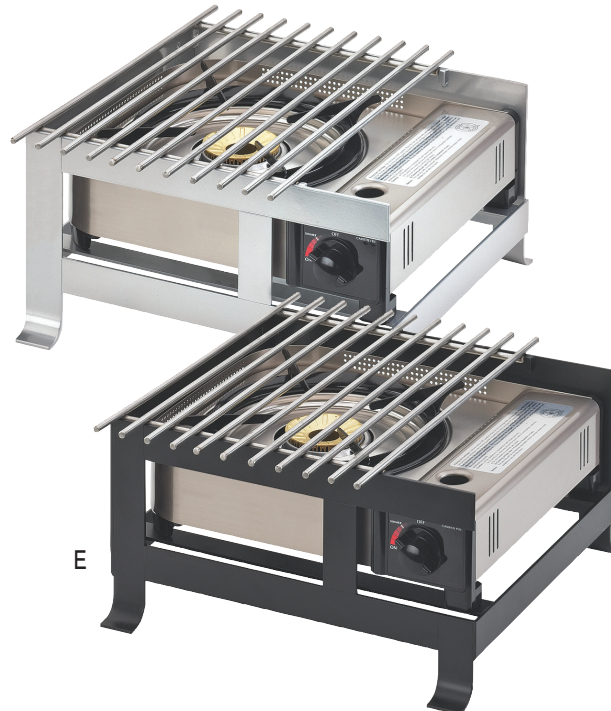

D

D. SOHO 3 TIER CYLINDER DISPLAY

Cylinders Sold Separately.
Specify Color: Black (13), Silver (74).

ITEM 1583 | 8¾Wx8½Dx21H

OPTIONAL CYLINDERS

Available in Six Colors.

Stainless Steel Style: Perforated (39), (SOLID).
Colored Melamine: Black (13), White (15),
Butter Yellow (61), Terra Cotta (62), Sage (63),
Cranberry (64). Extra Deep: White (8-15).

ITEM 1017-39 | 4½DIAx5½H

ITEM 1017-SOLID | 4½DIAx5½H

ITEM 1017 | 4½DIAx5½H

ITEM 1017-8-15 | 4½DIAx8H | Extra Deep

E. SOHO BUTANE STOVE FRAME

Iwatani Model 35FW Not Included.
Specify Color: Black (13), Silver (74).

ITEM 1576 | 14Wx13¾Dx7¼H

ITEM 4010-I | Optional Butane Stove

E