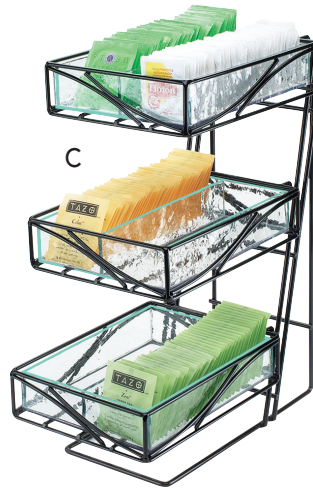

## A. FLOORSTANDING BULK CONDIMENT UNIT

Base, Cylinders, and Cylinder Display Sold Separately.

### CYLINDER HOLDER

ITEM 3423-16-96 | 19¾Wx18½Dx18½H | Black

ITEM 3423-16-99 | 19¾Wx18½Dx18½H | Madera

Madera (99)

B

C

## C. GLACIER TEA CENTER DISPLAY

ITEM 1235-TEA | 7½Wx14½Dx18H

## B. 3 TIER BIN DISPLAYS

Inserts are Included.