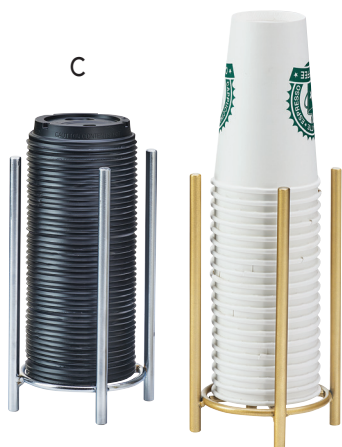

Please visit www.calmil.com/legal for a complete list of California Proposition 65 related items.