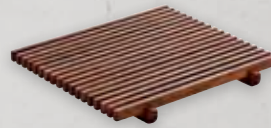

NARA – Stoneware plates with trendy crackled glazes, available in three earthy shades or in black, with a look reminiscent of cast iron.

10⁵/₈" Round Black Plate
 No. 701122791021090
 H1
 6 pcs./14# = .4 cu. ft.

7³/₄" Square Walnut Stand, Short
 No. 742890091000000
 H1¹/₄
 1 pc./1# = .1 cu. ft.

7³/₄" Square Walnut Stand, Medium
 No. 742890191000000
 H2³/₄
 1 pc./1# = .1 cu. ft.

7³/₄" Square Walnut Stand, Tall
 No. 742890291000000
 H4¹/₄
 1 pc./1# = .2 cu. ft.

7¹/₈" Square Walnut Wooden Insert
 No. 742880491000000
 H1³/₄
 2 pcs./1# = .1 cu. ft.

7¹/₈" x 3¹/₂" Rectangular Walnut Crumb Grid
 No. 742880291000000
 H3³/₄
 2 pcs./1# = .1 cu. ft.

7¹/₈" x 7¹/₈" Square Walnut Crumb Grid
 No. 742880391000000
 H3³/₄
 2 pcs./1# = .1 cu. ft.