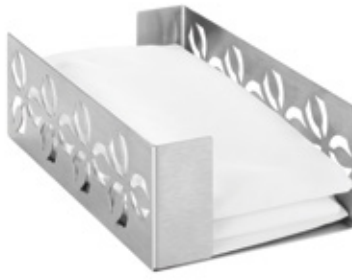

**Iris™ Small Square  
Stainless Steel Riser**

7 x 7 x 6.14 in  
17.78 x 17.78 x 15.6 cm

**Item # LD159**

**Iris™ Large Square  
Stainless Steel Riser**

8.38 x 8.38 x 6.25 in  
21.29 x 21.29 x 15.88 cm

**Item # LD157**

**Iris™ 18" Stainless  
Steel V-Riser**

Set of 2  
6.5 x 2.75 x 18 in  
16.51 x 6.99 x 45.72 cm

**Item # SM295**

**Iris™ 12" Stainless Steel  
V-Riser**

Set of 2  
6.5 x 2.75 x 12 in  
16.51 x 6.99 x 30.48 cm

**Item # SM293**

**Iris™ Square Stainless Steel Napkin Holder**

5.5 x 5.5 x 5.25 in  
13.97 x 13.97 x 13.34 cm

**Item # SM262**

**Iris™ Rectangle Stainless Steel Napkin Holder**

9.5 x 5.25 x 3.13 in  
24.13 x 13.34 x 7.95 cm

**Item # SM261**

**Iris™ Stainless Steel Cutlery Holder**

11.75 x 3.13 x 5.25 in  
29.85 x 7.95 x 13.34 cm

**Item # SM263**

**Iris™ X-Large Stainless Steel Cooler**

26.5 x 18.5 x 7 in  
67.31 x 46.99 x 17.78 cm