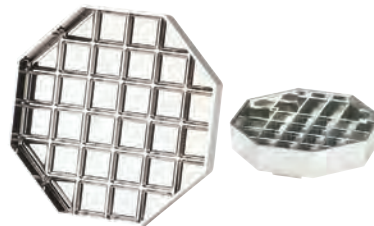

pitchers & drip trays

A. GLASS PITCHERS & CADDY
Caddy Includes 6 – 32 Ounce Glass Pitchers.
ITEM 3660-13 | 11Wx7½Dx14H Caddy
ITEM 3674-34 | Replacement Glass Pitcher

B. CLASSIC BLACK DRIP TRAYS
ITEM 308-4-13 | 4Wx4Dx1H | Octagon
ITEM 308-6-13 | 6Wx6Dx1H | Octagon
ITEM 681-4-13 | 4Wx4Dx1H | Square
ITEM 681-6-13 | 6Wx6Dx1H | Square

C. DRIP TRAYS
Drip Trays are Removable for Cleaning.
Specify Color: Westport (52), Bamboo (60),
or Madera (99).
ITEM 330-4 | 4Wx4Dx1½H | Not Available in Westport
ITEM 330-6 | 6Wx6Dx1½H

D. CHROME DRIP TRAYS
ITEM 308-4-49 | 4Wx4Dx1H
ITEM 308-6-49 | 6Wx6Dx1H

E. SILVER TRIM DRIP TRAYS
ITEM 391-010 | 6Wx6Dx1H
ITEM 392-010 | 4Wx4Dx1H

F. STONE DRIP TRAYS
Drip Trays are Removable for Cleaning.
ITEM 310-4-31 | 4Wx4Dx1H | Octagon
ITEM 310-6-31 | 6Wx6Dx1H | Octagon
ITEM 330-4-31 | 4Wx4Dx1H | Square
ITEM 330-6-31 | 6Wx6Dx1H | Square