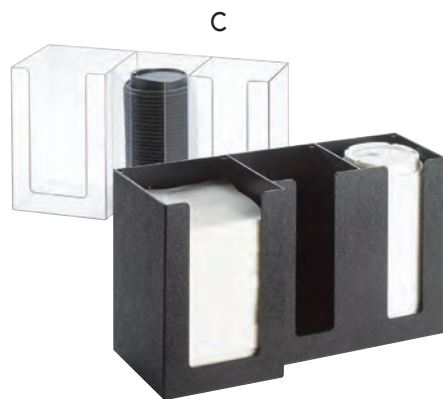

cup & lid organizers

A. CLASSIC NAPKIN/LID/ STRAW ORGANIZERS

Counter Top or Wall Mount.
Hardware Not Included.
Specify Color: Clear (12), Black (13).

ITEM 298 | 4½Wx4½Dx8H

ITEM 299 | 5¼Wx5¼Dx8H

ITEM 787 | 4¼Wx4¼Dx6H

B. CLASSIC NAPKIN/ LID ORGANIZERS

Specify Color: Clear (12), Black (13).
ITEM 376 | 17½Wx5Dx8H

C. CLASSIC NAPKIN/LID ORGANIZER

Specify Color: Clear (12), Black (13).
ITEM 375 | 13¼Wx5¼Dx8H

D. RAMEKIN/LID ORGANIZERS

Countertop or Wall Mount.
Hardware Not Included.

ITEM 278-2 | Up to 2½ Diameter

ITEM 278-3 | Up to 3 Diameter

ITEM 278-4 | Up to 4 Diameter

E. CLASSIC CUP/LID ORGANIZER

Counter Top or Wall Mount.
Hardware Not Included.

ITEM 1013 | 13½Wx7¼Dx11½H

F. SLANTED CUP, LID, & STRAW ORGANIZERS

Holds up to 3.75" Diameter Cups & Lids.

ITEM 2048-3 | 4½Wx16¼Dx16¼H

ITEM 2048-4 | 4½Wx19¼Dx19¼H

ITEM 2051 | 4¾Wx20Dx20H

OPTIONAL ACCESSORIES