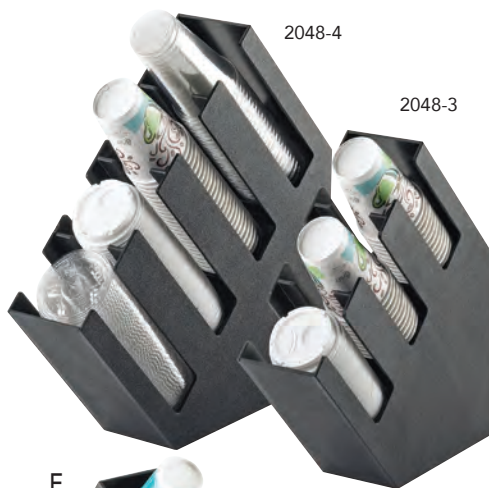

cup & lid organizers

A. CLASSIC NAPKIN/LID/ STRAW ORGANIZERS

Counter Top or Wall Mount.
Hardware Not Included.
Specify Color: Clear (12), Black (13).

ITEM 298 | 4½Wx4½Dx8H

ITEM 299 | 5¼Wx5¼Dx8H

ITEM 787 | 4¼Wx4¼Dx6H

B. CLASSIC NAPKIN/ LID ORGANIZERS

Specify Color: Clear (12), Black (13).
ITEM 376 | 17½Wx5Dx8H

C. CLASSIC NAPKIN/LID ORGANIZER

Specify Color: Clear (12), Black (13).
ITEM 375 | 13¼Wx5¼Dx8H

D. RAMEKIN/LID ORGANIZERS

Countertop or Wall Mount.
Hardware Not Included.

ITEM 278-2 | Up to 2½ Diameter

ITEM 278-3 | Up to 3 Diameter

ITEM 278-4 | Up to 4 Diameter

E. CLASSIC CUP/LID ORGANIZER

Counter Top or Wall Mount.
Hardware Not Included.

ITEM 1013 | 13½Wx7¼Dx11½H

F. SLANTED CUP, LID, & STRAW ORGANIZERS

Holds up to 3.75" Diameter Cups & Lids.

ITEM 2048-3 | 4½Wx16¼Dx16¼H

ITEM 2048-4 | 4½Wx19¼Dx19¼H

ITEM 2051 | 4¾Wx20Dx20H

OPTIONAL ACCESSORIES