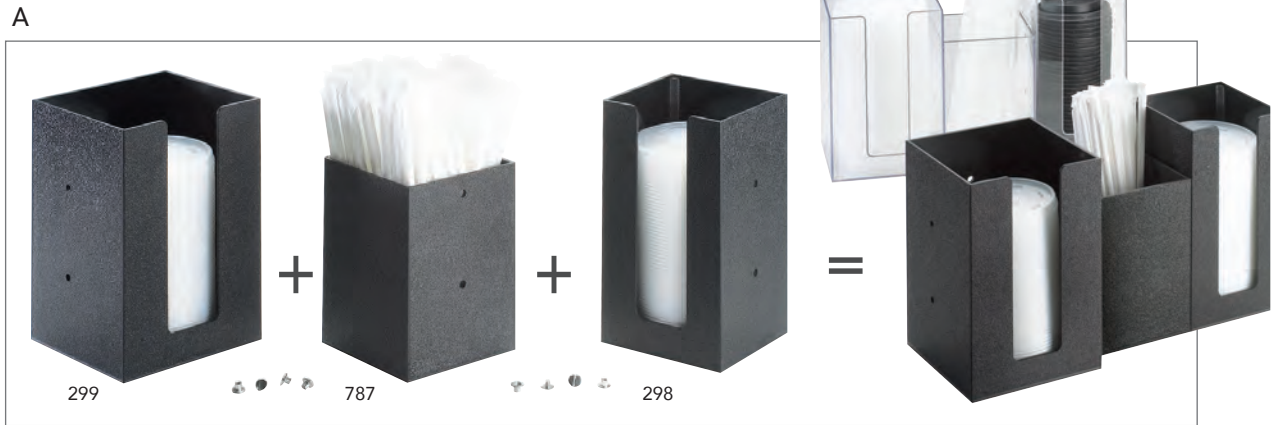

cup & lid organizers

A. CLASSIC NAPKIN/LID/ STRAW ORGANIZERS

Counter Top or Wall Mount.
Hardware Not Included.
Specify Color: Clear (12), Black (13).

ITEM 298 | 4½Wx4½Dx8H

ITEM 299 | 5¼Wx5¼Dx8H

ITEM 787 | 4¼Wx4¼Dx6H

B. CLASSIC NAPKIN/ LID ORGANIZERS

Specify Color: Clear (12), Black (13).
ITEM 376 | 17½Wx5Dx8H

C. CLASSIC NAPKIN/LID ORGANIZER

Specify Color: Clear (12), Black (13).
ITEM 375 | 13¼Wx5¼Dx8H

D. RAMEKIN/LID ORGANIZERS

Countertop or Wall Mount.
Hardware Not Included.

ITEM 278-2 | Up to 2½ Diameter

ITEM 278-3 | Up to 3 Diameter

ITEM 278-4 | Up to 4 Diameter

E. CLASSIC CUP/LID ORGANIZER

Counter Top or Wall Mount.
Hardware Not Included.

ITEM 1013 | 13½Wx7¼Dx11½H

F. SLANTED CUP, LID, & STRAW ORGANIZERS

Holds up to 3.75" Diameter Cups & Lids.

ITEM 2048-3 | 4½Wx16¼Dx16¼H

ITEM 2048-4 | 4½Wx19¼Dx19¼H

ITEM 2051 | 4¾Wx20Dx20H

OPTIONAL ACCESSORIES