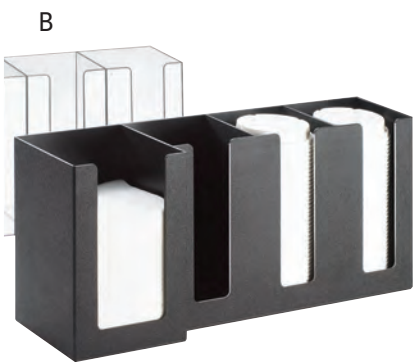

cup & lid organizers

A. CLASSIC NAPKIN/LID/ STRAW ORGANIZERS

Counter Top or Wall Mount.
Hardware Not Included.
Specify Color: Clear (12), Black (13).

ITEM 298 | 4½Wx4½Dx8H

ITEM 299 | 5¼Wx5¼Dx8H

ITEM 787 | 4¼Wx4¼Dx6H

B. CLASSIC NAPKIN/ LID ORGANIZERS

Specify Color: Clear (12), Black (13).
ITEM 376 | 17½Wx5Dx8H

C. CLASSIC NAPKIN/LID ORGANIZER

Specify Color: Clear (12), Black (13).
ITEM 375 | 13¼Wx5¼Dx8H

D. RAMEKIN/LID ORGANIZERS

Countertop or Wall Mount.
Hardware Not Included.

ITEM 278-2 | Up to 2½ Diameter

ITEM 278-3 | Up to 3 Diameter

ITEM 278-4 | Up to 4 Diameter

E. CLASSIC CUP/LID ORGANIZER

Counter Top or Wall Mount.
Hardware Not Included.

ITEM 1013 | 13½Wx7¼Dx11½H

F. SLANTED CUP, LID, & STRAW ORGANIZERS

Holds up to 3.75" Diameter Cups & Lids.

ITEM 2048-3 | 4½Wx16¼Dx16¼H

ITEM 2048-4 | 4½Wx19¼Dx19¼H

ITEM 2051 | 4¾Wx20Dx20H

OPTIONAL ACCESSORIES