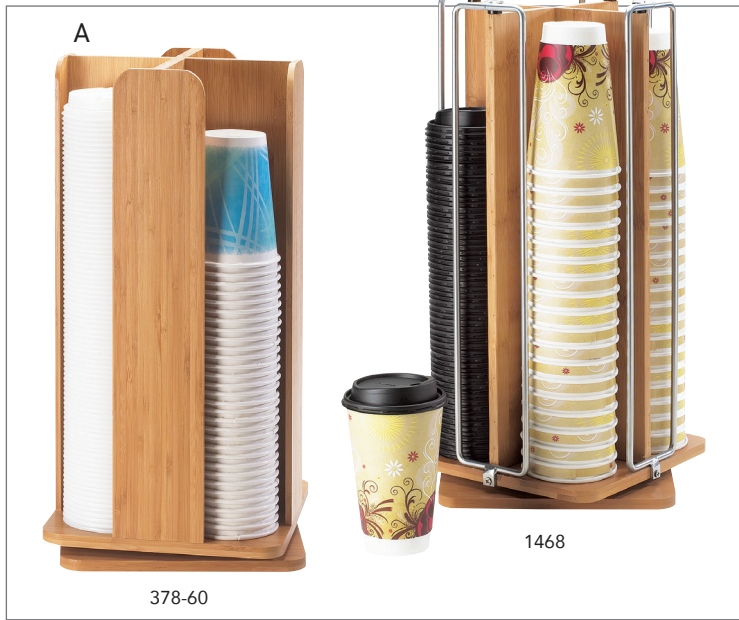

BAMBOO collection

A. BAMBOO REVOLVING CUP & LID ORGANIZERS

Holds up to 3.75" Diameter Cups & Lids.

ITEM 378-60 | 8Wx8Dx18¼H

ITEM 1468 | 9Wx9Dx18½H

B. BAMBOO DUAL AIRPOT DISPLAY

Includes 2 Drip Trays. Airpots Not Included.

ITEM 360-2-60 | 7½Wx23½Dx15¼H

C. BAMBOO CUP, LID, & STRAW HOLDER

ITEM 2051-60 | 4¾Wx20Dx19½H

D. 3 OR 4 SECTION BAMBOO CUP & LID HOLDER

ITEM 2048-3-60 | 4½Wx17Dx16¼H

ITEM 2048-4-60 | 4½Wx20Dx19½H

E. BAMBOO/MIDNIGHT BAMBOO REVERSIBLE RISERS