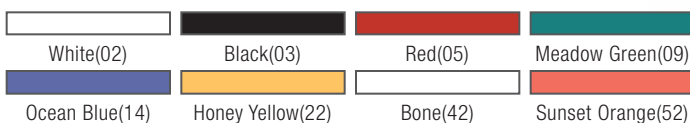

MELAMINE DINNERWARE

Dress your dining table with the **beauty and feel of porcelain** at a fraction of the price. Sierrus Dinnerware is a **medium weight** version of our popular Durus design. Mix and match Durus with Sierrus to make your budget go farther.

Sierrus™

- All purpose, medium-heavy weight dinnerware has the same design as our Durus® line
- Available in eight solid colors
- Made of heavy-duty, break-resistant melamine
- Safe for temperatures up to 212°F
- Two-year limited warranty
- NSF Listed; dishwasher safe

Prod No	Description	Color	Pack
Sierrus Narrow Rim Plates			
33000 Δ	10.5" 3-Compartment Plate	02, 03, 05, 09, 14, 22, 42, 52	12 ea
33002 Δ	10.5" Dinner Plate	02, 03, 05, 09, 22, 42, 52	12 ea
33004 Δ	9" Dinner Plate	02, 03, 05, 09, 14, 22, 42, 52	24 ea
33006 Δ	7.25" Salad Plate	02, 03, 05, 09, 14, 22, 42, 52*	48 ea
33008 Δ	6.5" Pie Plate	02, 03, 05, 09*, 14, 22*, 42, 52	48 ea
Sierrus Wide Rim Plates			
33024 Δ	12" Dinner Plate	02, 03, 05, 09*, 14, 42, 52*	12 ea
33010 Δ	10.5" Dinner Plate	02, 05*, 09*, 14*, 22, 42, 52*	12 ea
33012 Δ	9" Dinner Plate	02, 03, 05, 09, 14, 22, 42, 52	24 ea
33016 Δ	7.5" Salad Plate	02, 05, 09*, 14, 22*, 42, 52	48 ea
33018 Δ	6.5" Pie Plate	02, 03, 05*, 09, 14*, 22, 42, 52*	48 ea
33020 Δ	5.5" Bread & Butter Plate	02, 03*, 05, 09, 14, 42, 52*	48 ea

NSF Listed products are designated with a Δ and may be prefixed with an N

Note: Melamine Dinnerware is not recommended for microwave

* Color available by special order only