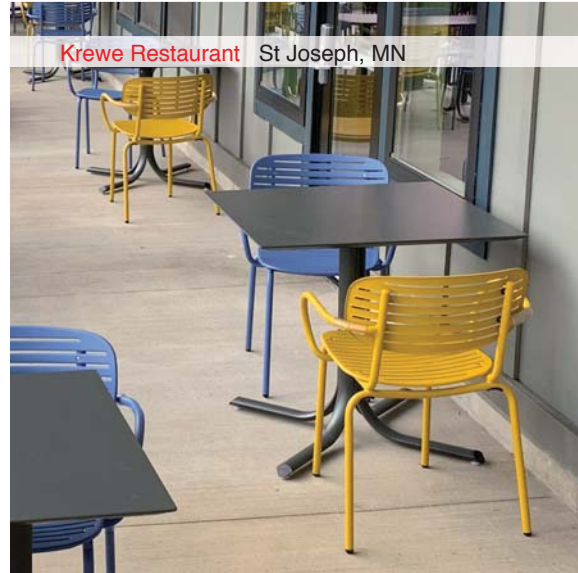

SOLID TOP TABLES

800.726.0368
www.emuamericas.com

Bistro #900, ○ 24", 27 Lbs.
#902, ○ 32", 37 Lbs.

20 22 41

Bistro #901, □ 30", 39 Lbs.

20 22 41

Bistro Bar #900H, ○ 24", 29 Lbs.
#902H, ○ 32", 39 Lbs.

20 22 41

Stated dimensions are overall and approximate.

Lock #472K, □ 24", 44 Lbs.
#473K, □ 32", 60 Lbs.

22 41 73

Lock #474K
□ 48"x32", 92 Lbs.

22 41 73

Lock Bar #475KH, □ 24", 52 Lbs.
#473KH, □ 32", 68 Lbs.

22 41 73

Lock Bar #474KH
□ 48"x32", 108 Lbs.

22 41 73