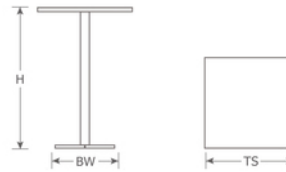

DETAILS

H	BW	TS	Lbs
41.5"	20"	28" Sq"	33.5

Quick Ship Finishes:

Special Order Ship Finishes:

Download Collection Brochure [HERE](#)

Outdoor/Indoor Tilt Top Nesting Bar Table

E-Coated powder coat finish

Top Thickness: 3/4"

Top: Solid Steel

Base: Solid Steel

Assembly Required: Yes

SHIPPING

Master Pack Quantity: 1

Master Pack Dimensions: 48"x5"x29"

Master Pack Weight: 38 Lbs.

Master Cartons/Pallet: 15