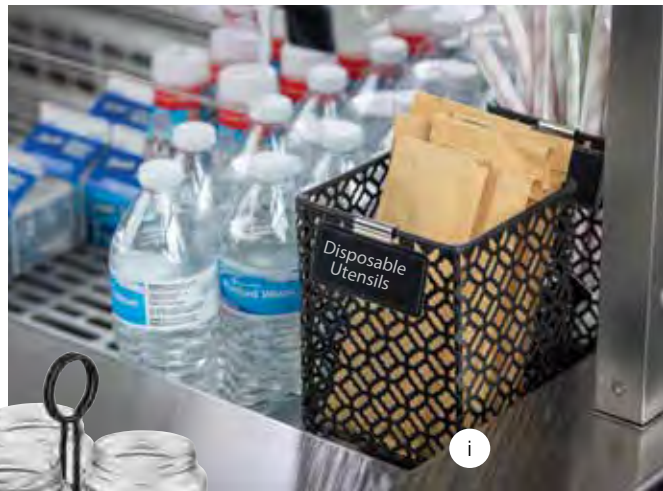

NAPKIN & PAPER TOWEL DISPENSERS & HOLDERS

- Provide an attractive solution for dispensing universal low-fold and tall-fold napkins
- One-at-a-time dispensing for any size table
- Double-sided

Pinch design for easy placement and replacement of paper towel roll. Keeps roll in place while in use

Shown with our Mustard & Ketchup 38mm Squeeze Bottles (112M & 112K), page 228

Holds 7 x 7" napkins

CUTLERY HOLDERS

- A simple way to keep cutlery organized and accessible
- Glasses are dishwasher safe, rack hand-wash only