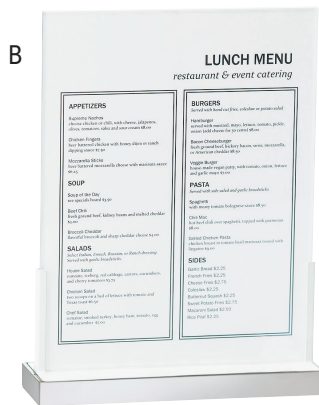

# LUXE collection

A

B

**A. LUXE BUTANE STOVE FRAME**  
Iwatani Model 35FW Not Included.  
Stainless Steel Trim (55).

ITEM 3023-55 | 12Wx14¼Dx7½H  
ITEM 4010-I | Optional Butane Stove

**B. LUXE SIGNAGE & MENU HOLDER**  
Stainless Steel Trim (55).

ITEM 3016-811-55 | 8½Wx11H

C

D

**C. LUXE REVOLVING CUP/LID ORGANIZER**

Holds Cups and Lids up to 3.75" Diameter.  
Stainless Steel Trim (55).

ITEM 3001-55 | 8¼Wx8¼Dx19H

**D. LUXE THREE TIER BREAD DISPLAY**  
Includes 3 White Trays.  
Stainless Steel Trim (55).

ITEM 3021-55 | 7Wx14Dx20¼H

**E. LUXE VERTICAL CYLINDER DISPLAY**  
Cylinders Sold Separately.  
Stainless Steel Trim (55).

ITEM 3010-55 | 6¾Wx7½Dx20¼H

E

**OPTIONAL CYLINDERS**

Available in Six Colors.  
Stainless Steel Style:  
Perforated (39), (SOLID).  
Colored Melamine: Black (13), White (15),  
Butter Yellow (61), Terra Cotta (62), Sage  
(63), Cranberry (64).  
Extra Deep: White (8-15).