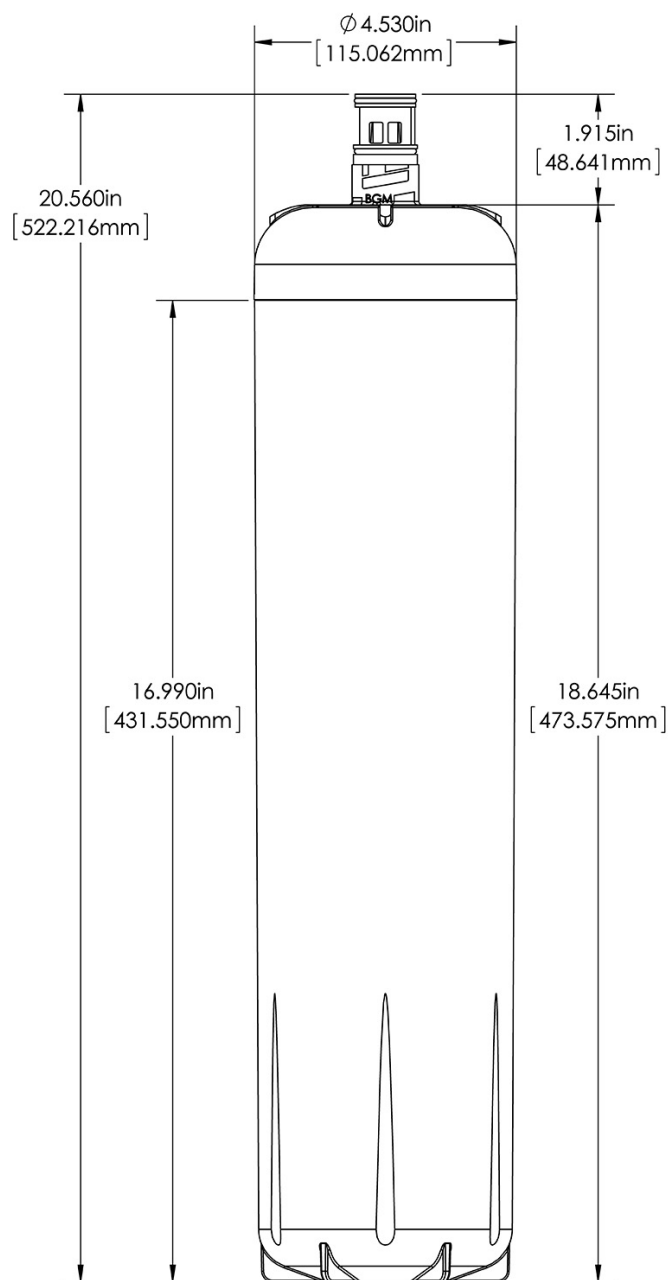

CARTRIDGE, WEQ-SFTN3500(1)10 TEA

Height: 20.56" Width: 4.53" Depth: 4.53"
(52.2cm) (11.5cm) (11.5cm)

- Integrated carbon block to reduce chlorine taste and odor
- Perfect for iced and hot tea brewers where hard water can affect tea clarity, taste, and stand time
- Minimizes service maintenance and equipment downtime with 3,500 grains of hardness reduction

Plumbing Requirements

Inlet Connection	Outlet Connection	Min Operating Pressure	Max Operating Pressure	Min Operating Temperature	Max Operating Temperature
		20 psi (138 kPa)	125 psi (862 kPa)	40°F(4°C)	100°F(38°C)

Last Updated:
02/14/2022

	Dimensions of Filter System <i>(filter head with filter cartridge)</i>			Installed Dimensions <i>(Installation with wall mounting)</i>			Cartridge Dimensions <i>(filter cartridge only)</i>		
	Height	Width	Depth	Height	Width	Depth	Height	Width	Depth
English	-	-	-	-	-	-	20.56 in.	4.53 in.	4.53 in.
Metric	-	-	-	-	-	-	52.2 cm	11.5 cm	11.5 cm