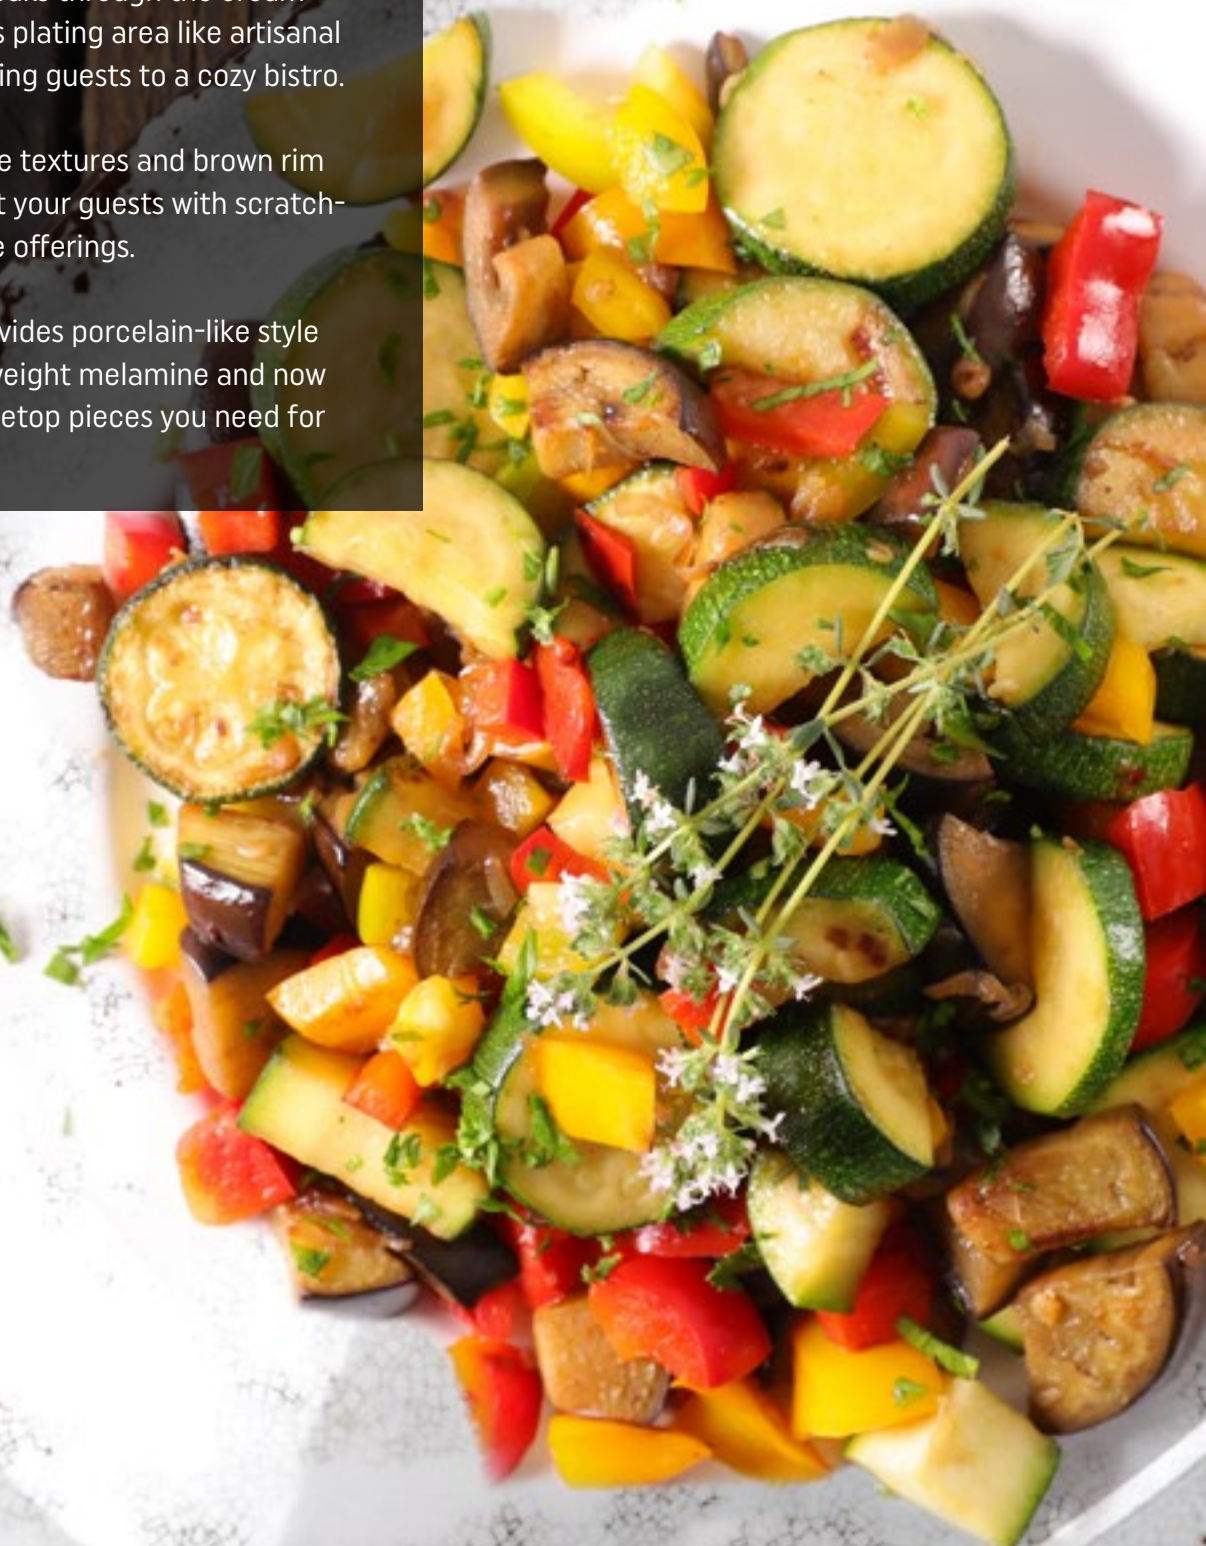

French Mill

NSF

A crackle pattern peaks through the cream base of French Mill's plating area like artisanal porcelain, transporting guests to a cozy bistro.

With organic surface textures and brown rim styling, you'll delight your guests with scratch-made farm-to-table offerings.

Only French Mill provides porcelain-like style but with premium weight melamine and now features all the tabletop pieces you need for great service!

CS-5-FM
Round Plate
5.5"
4 dz.

CS-7-FM
Round Plate
7"
1 dz.