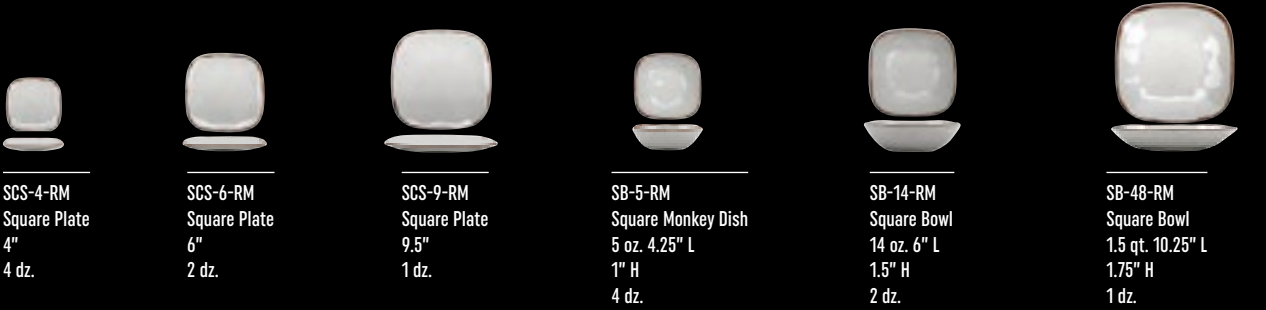

With this newly expanded collection, you can bring the farm-to-table look to your employee-served buffets and banquets, as well as your tabletop service.

Melamine Dinnerware

CS-5-RM
Round Plate
5.5"
4 dz.

CS-7-RM
Round Plate
7"
1 dz.

CS-9-RM
Round Plate
9"
1 dz.

CS-10-RM
Round Plate
10.5"
1 dz.

CS-1511-RM
Oval Platter
15" L x 11" W
6 ea.

CS-1813-RM
Oval Platter
18" L x 13" W
3 ea.

Porcelain Dinnerware

SCS-4-RM
Square Plate
4"
4 dz.

SCS-6-RM
Square Plate
6"
2 dz.

SCS-9-RM
Square Plate
9.5"
1 dz.

SB-5-RM
Square Monkey Dish
5 oz. 4.25" L
1" H
4 dz.

SB-14-RM
Square Bowl
14 oz. 6" L
1.5" H
2 dz.

SB-48-RM
Square Bowl
1.5 qt. 10.25" L
1.75" H
1 dz.