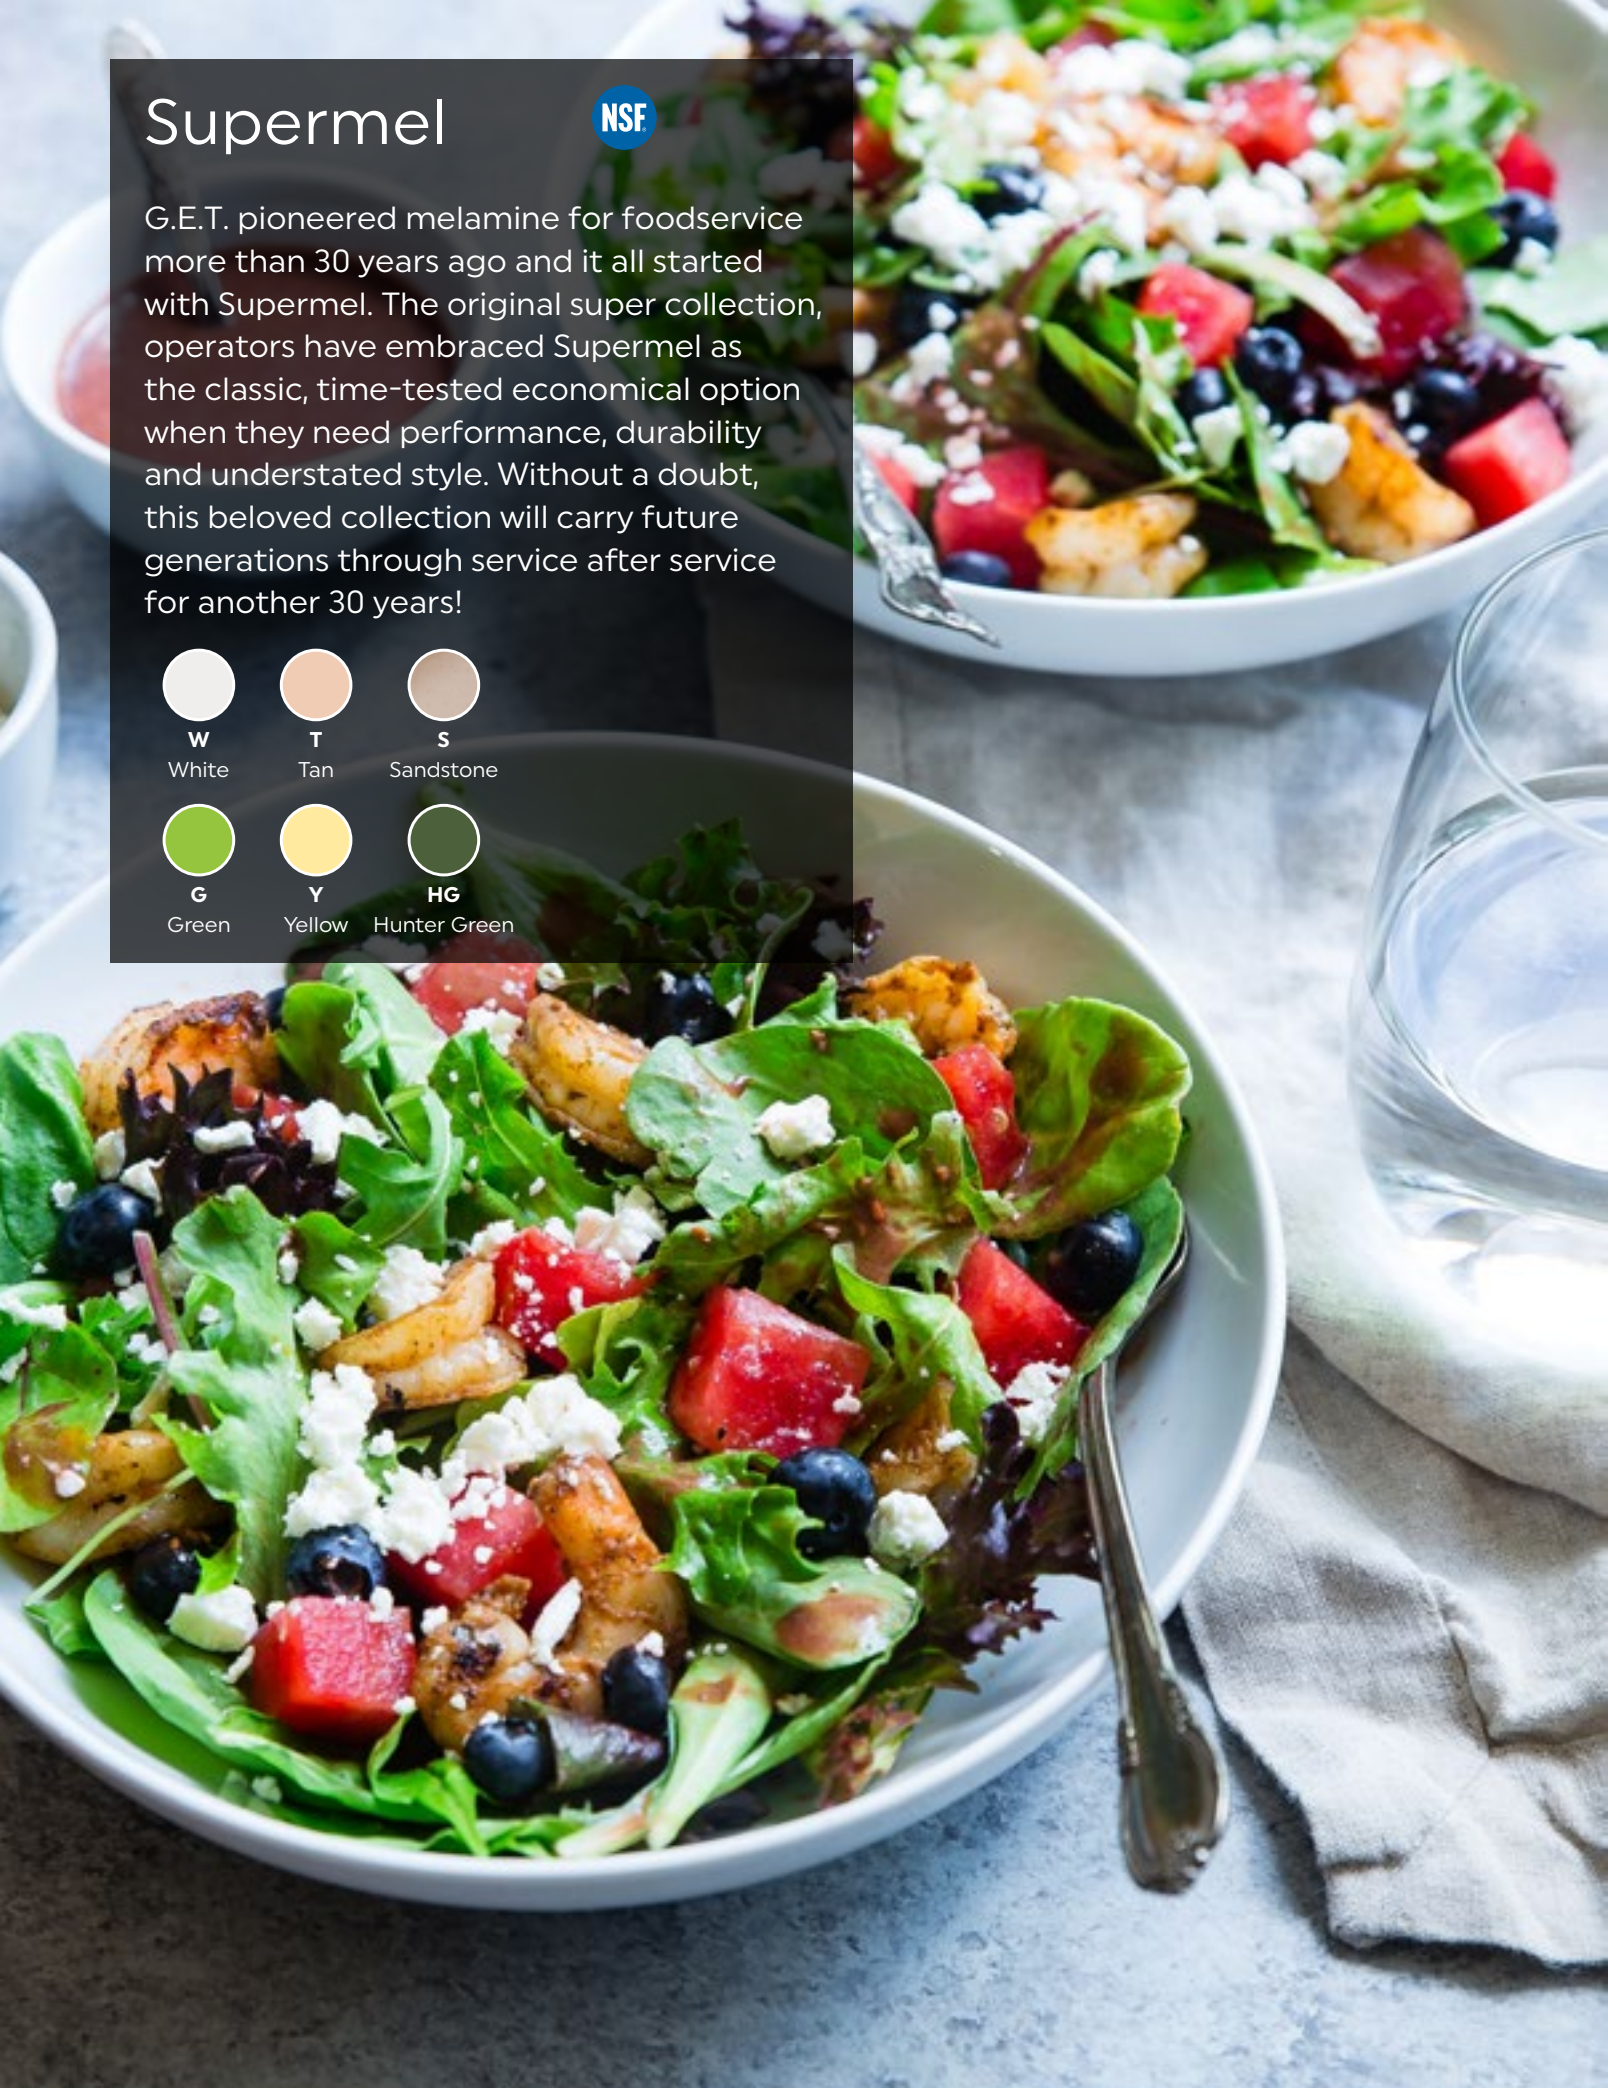

W
White

T
Tan

S
Sandstone

G
Green

Y
Yellow

HG
Hunter Green

DP-505-
Round Plate
5.5"
4 dz.
Colors: W/T/S

DP-506-
Round Plate
6.5"
4 dz.
Colors: W/T/S/G/HG