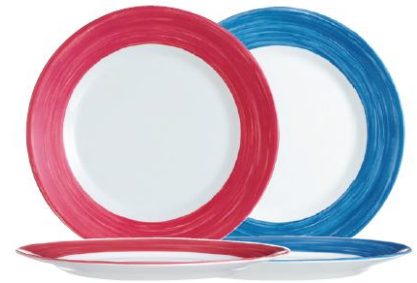

New

Brush Blue Jean & Cherry by Arcoroc

Opal
SHARING MATTERS

ARC
INTERNATIONAL
Cardinal

Blue Jean

Cherry

Blue Jean and **Cherry** are a great way add color and excitement to the Brush Pattern. Cherry is designed for Care Units as the red color is shown to enhance appetite. Blue Jean and Cherry are extensive collections on their own – each with 11 pieces including stackable bowls, square bowls and a 9" Hospital Heat System Plate. The design ethic and colors are created to expand our 4 current Brush colors.

For more information or to order samples, please contact
your Cardinal sales rep or customer service: 1-973-628-0900

Arcoroc
PROFESSIONAL

New **Brush Blue Jean & Cherry** by Arcoroc

SKU	PATTERN	DESCRIPTION	CS/PK	SKU	PATTERN	DESCRIPTION	CS/PK
H3954		Brushed Blue Jean 10" Plate	2 Dz.	H1769		Brushed Cherry 10" Plate	2 Dz.
H3607		Brushed Blue Jean 9 1/4" Plate	2 Dz.	H2684		Brushed Cherry 9 1/4" Plate	2 Dz.
H3608		Brushed Blue Jean 7 1/2" Plate	2 Dz.	H2685		Brushed Cherry 7 1/2" Plate	2 Dz.
H3609		Brushed Blue Jean 6" Plate	2 Dz.	H2686		Brushed Cherry 6" Plate	2 Dz.
H3610		Brushed Blue Jean 9" Soup Plate	2 Dz.	H2687		Brushed Cherry 9" Soup Plate	2 Dz.
H3611		Brushed Blue Jean 4 5/8" Fruit Dish - 3 1/2 Oz.	3 Dz.	H2691		Brushed Cherry 4 5/8" Fruit Dish - 3 1/2 Oz.	3 Dz.
H3612		Brushed Blue Jean 4 1/4" x 4 1/4" Square dish	2 Dz.	H2778		Brushed Cherry 4 1/4" x 4 1/4" Square dish	2 Dz.
H3615		Brushed Blue Jean 4 3/4" Stack bowl - 10 1/2 Oz.	3 Dz.	H2779		Brushed Cherry 4 3/4" Stack bowl - 10 1/2 Oz.	3 Dz.
H3619		Brushed Blue Jean Footed Bowl 5 1/8" - 17 1/4 Oz.	3 Dz.	H2781		Brushed Cherry Footed Bowl 5 1/8" - 17 1/4 Oz.	3 Dz.
H3622		Brushed Blue Jean Mug 25 cl - 8 1/4 Oz.	3 Dz.	H2787		Brushed Cherry Mug 25 cl - 8 1/4 Oz.	3 Dz.
H4560		Brushed Blue Jean Hospital Heat system plate 9"	2 Dz.	H4559		Brushed Cherry 9" Hospital heat system plate	2 Dz.