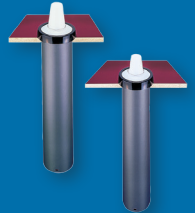

Sentry® Stainless Steel Beverage Dispenser Cabinets

C2852	(2) 8 – 44 oz. (237 – 1301 mL)
C2853	(3) 8 – 44 oz. (237 – 1301 mL)
C2854	(4) 8 – 44 oz. (237 – 1301 mL)

EZ-Fit®

EZ-Fit®

C2410C	8 – 46 oz. (237 – 1360 mL)
C2410C18	8 – 46 oz. (237 – 1360 mL)
C2410CBK	8 – 46 oz. (237 – 1360 mL)
C2210C	6 – 24 oz. (177 – 710 mL)
C2210C18	6 – 24 oz. (177 – 710 mL)
C2510C	32 – 64 oz. (946 – 1892 mL)
C2010C	½ – 2½ oz. (15 – 74 mL)