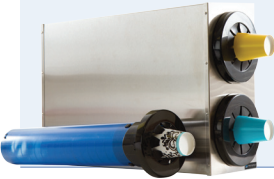

FINDING THE RIGHT DISPENSER

Wireworks™

Sentry®

EZ-Fit®

Stainless Steel

Water and
Pull-Type Cup