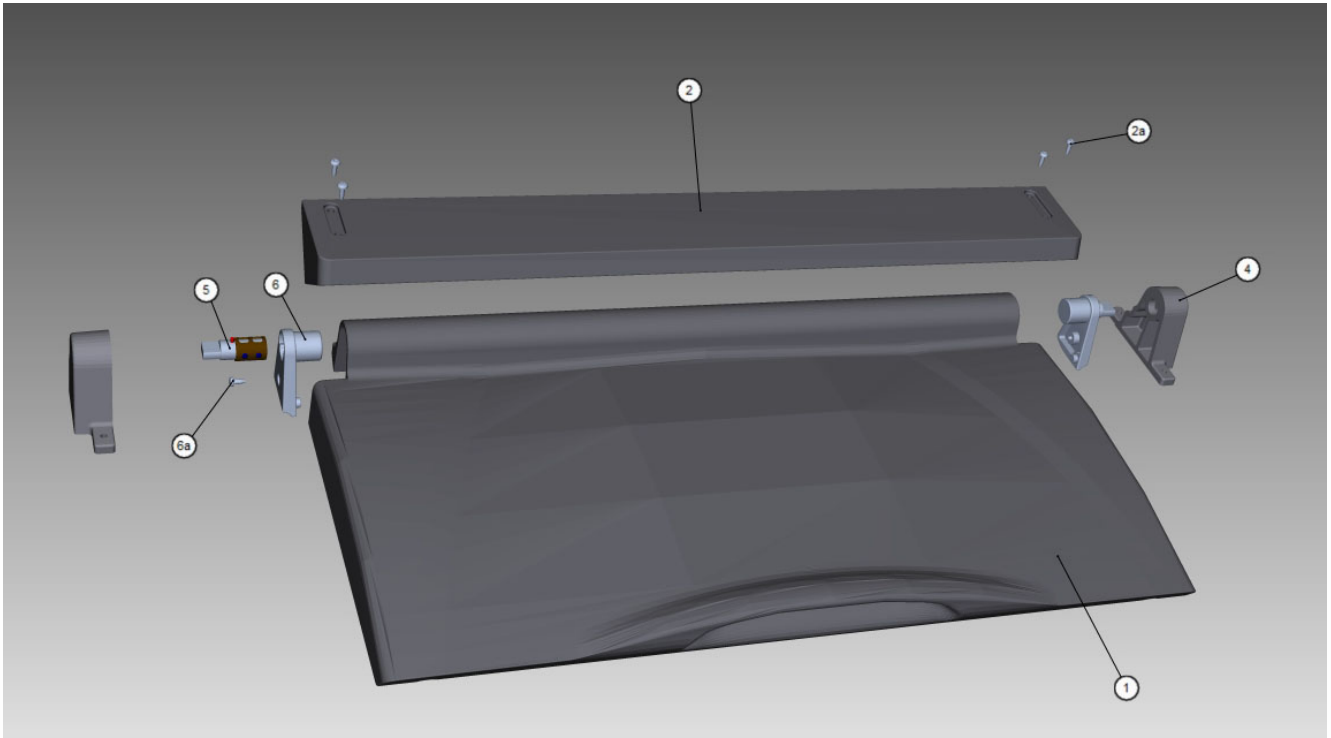

K0420 Storage Bin

Koolaire 22" Bin Parts

Koolaire 22" Bin Parts

K-420 Bin

K0420 Storage Bin

Koolaire 22" Bin Parts

#	PART #	DESCRIPTION	QTY	Note
1	000012187	Bin Door		
2	040005731	Top Rail		
2a	5000373	Screw - #10-24 x 0.5" PHIL		
3	4011229	Ice Deflector - 22"		
4	000015342	Door Bracket Kit - K0420		[1]
5	000012227	Door Pin Socket	2	
5a	040001055	Door Pin Sleeve	2	
6	040003568	Door Hinge Assembly	2	
6a	5000373	Screw - #10-24 x 0.5" PHIL		
7	000015240	Drain Seal Replacement Kit		
8	000012229	Bin Rail Trim		
9	000013392	Bottom Trim - 97" (includes tape)		
10	000015240	Drain Seal Replacement Kit		
11	3302593	Ice Scoop w/o Logo - Large - 82 ounces		
12	K00441	Legs		
13	000012230	Cartoning		

PART NOTES:

[1] - Includes Brackets, Pin Sockets, Pins Sleeves Hinges