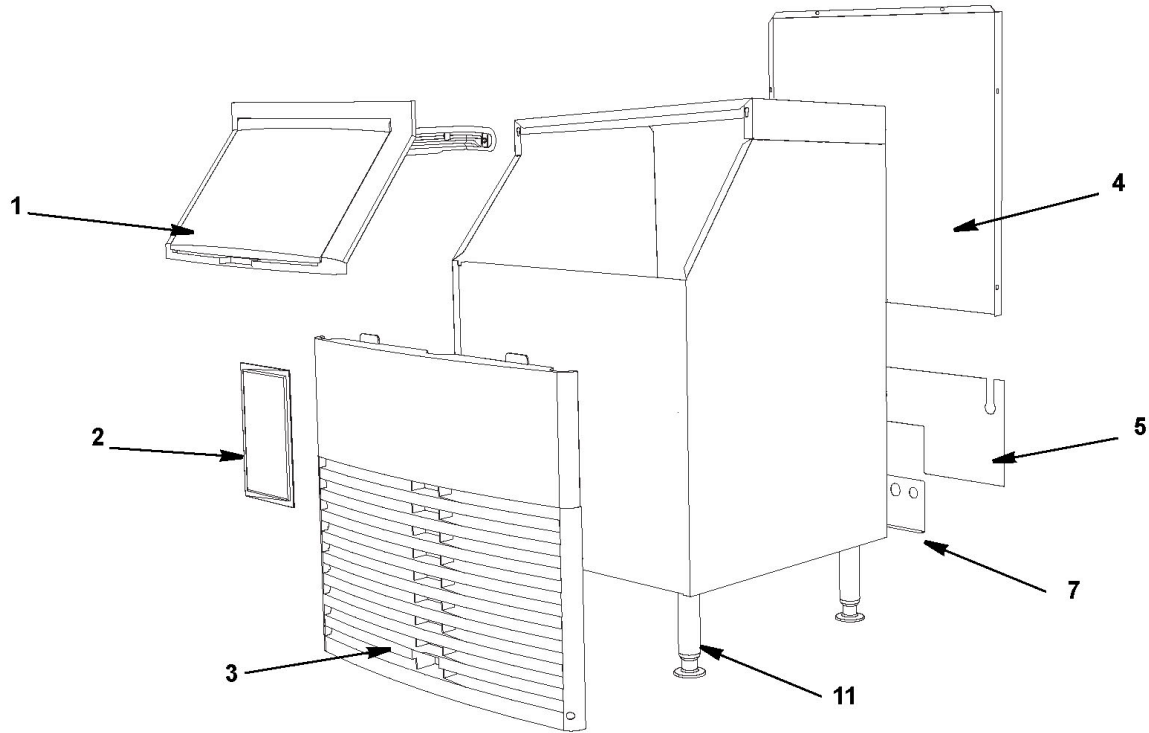

K0170 UnderCounter

K170 Panels

K170 Panels

K170 Panels

Manitowoc

K0170 UnderCounter

K170 Panels

#	PART #	DESCRIPTION	QTY	Note
1	040003914	Bin Door & Door Frame Assembly		[1]
1a	040003913	Bin Door w/Pins		
1b	040003912	Door Frame w/Screws		[2]
1c	000006837	Door Pin Sleeve		
1d	000015104	Screw - #8-18 x 0.625" SSDoor Frame		
2	040003916	Air Filter - 11.37" x 7.75"		
3	040003915	Front Panel Assembly		
4	6026801	Back Panel, Upper		
5	6033501	Back Panel, Lower		
6	040004889	Ice Scoop - Standard - 32 ounces		
7	6026821	Coupling Panel		
8	5202239	Screws - #8 x 0.75"		[3]
8a	5474893	Tinnerman Clip - #8		
9	5202069	Screw - #10-24 x 0.5" HEX		
11	K00151	Legs - 6"		
12	040003942	Cartoning		

PART NOTES:

- [1] - Includes Door Tracks, Pins Screws
- [2] - Includes Door Tracks
- [3] - Pack of 10