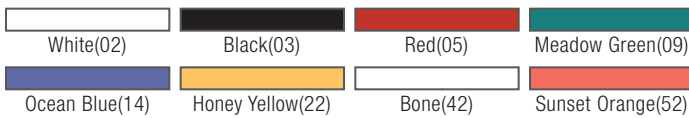

Carlisle Mugs

Carlisle Mugs pair perfectly with the color options of Sierrus Dinnerware.

See page 48 for more information on these great mugs.

Prod No	Description	Color	Pack
Sierrus Platters			
33080 Δ	13.5" x 10.5" Oval Platter	02, 03, 05, 09, 14, 22, 42, 52*	12 ea
33082 Δ	12" x 9.25" Oval Platter	02, 03, 05, 09, 14, 22, 42, 52	12 ea
33086 Δ	9.5" x 7.25" Oval Platter	02, 03, 05, 09*, 14, 22, 42, 52*	24 ea
Sierrus Bowls & Cup			
33030 Δ	20 oz, 12" Chef Salad/Pasta Bowl	02, 03, 05, 14, 22, 42, 52*	12 ea
33032 Δ	16 oz, 7.5" Rimmed Bowl	02, 03, 05, 09, 14, 22, 42, 52*	24 ea
33034 Δ	13 oz, 9.25" Pasta/Soup/Salad Bowl	02, 03, 05, 09*, 14, 22, 42	24 ea
33036 Δ	12 oz, 7.25" Rimmed Bowl	02, 03, 05, 09, 14, 22, 42, 52	24 ea
33038 Δ	10 oz, 5.38" Rimmed Nappie Bowl	02, 03, 05, 09*, 14, 22, 42, 52	24 ea
33040 Δ	6 oz, 6" Rimmed Bowl	02, 03, 05, 09, 14, 22, 42, 52	48 ea
33042 Δ	4.5 oz, 4.75" Rimmed Fruit Bowl	02, 03, 05, 09, 14, 22, 42, 52	48 ea

NSF Listed products are designated with a Δ and may be prefixed with an N

Note: Melamine Dinnerware is not recommended for microwave

* Color available by special order only