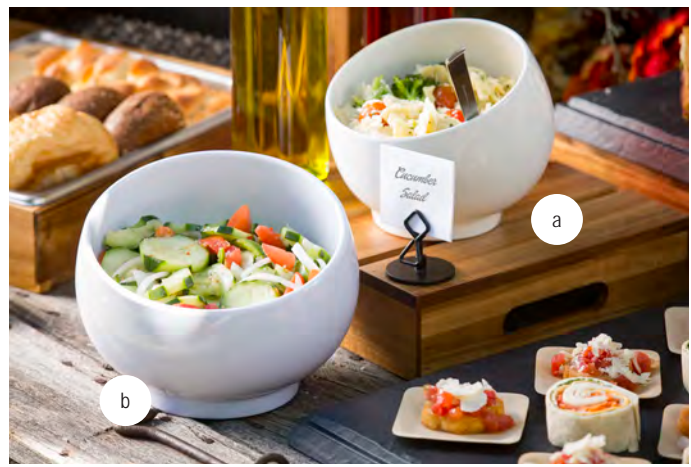

READY TO *Serve*
AND *Present*

FROSTONE SLATE COLLECTION™ BOWLS & TRAYS

Mix and match a variety of shapes and sizes to create the perfect display.
Safe for low temperature display, but not microwave or oven safe.

c

d

e

f

g

h

i

*MB103 Melamine
bowls sold separately