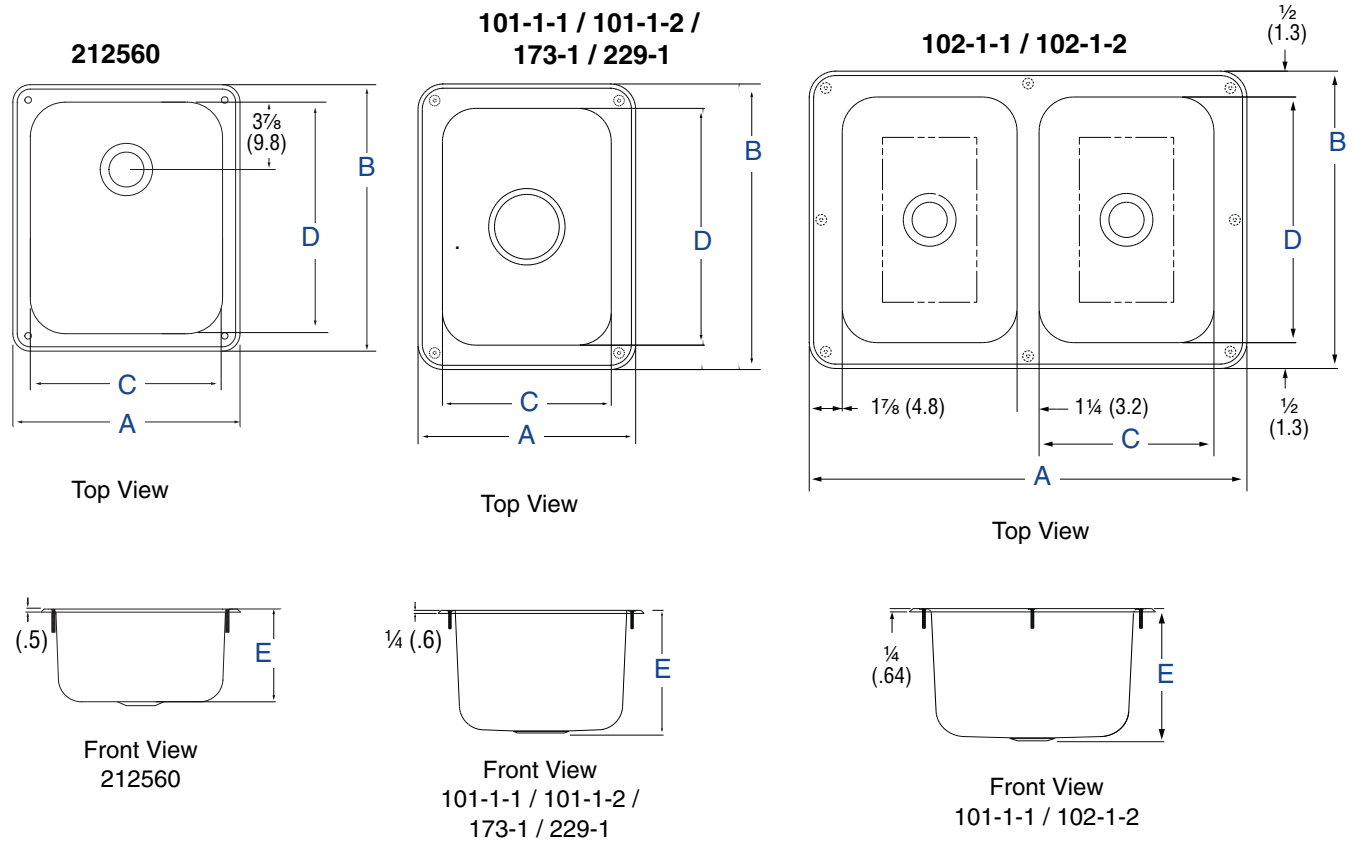

SELF-RIMMING SINKS

DIMENSIONS (inches (cm))

SPECIFICATIONS

Item No.	Number of Bowls	Overall Dimension (A x B)	Bowl Dimension (C x D)	Bowl Depth (E)	Drain Diameter	Gauge	Number of Mounting Studs/Clips	Case Lot	Case Weight LB (KG)
212560	Single	13 x 15¾ (33 x 40)	11 x 13¾ (27.9 x 33.6)	6 (15.2)	2 (5.1)	22	4 studs	1	3 (1.4)
101-1-1	Single	13 x 17 (33 x 43.2)	10 x 14 (25.4 x 35.6)	10 (25.4)	3½ (8.9)	20	4 studs	1	8 (3.6)
101-1-2	Single	13 x 17 (33 x 43.2)	10 x 14 (25.4 x 35.6)	10 (25.4)	2 (5.1)	20	4 studs	1	8 (3.6)
173-1	Single	13 x 17 (33 x 43.2)	10 x 14 (25.4 x 35.6)	6½ (16.5)	3½ (8.9)	20	4 studs	1	6 (2.7)
229-1	Single	22 x 19 (55.9 x 48.3)	16 x 18½ (40.6 x 47)	6½ (16.5)	3½ (8.9)	20	8 studs	1	11 (5)
102-1-1	Double	25 x 17 (63.5 x 43.2)	10 x 14 (25.4 x 35.6)	10 (25.4)	3½ (8.9)	20	8 clips	1	16.1 (7.3)
102-1-2	Double	25 x 17 (63.5 x 43.2)	10 x 14 (25.4 x 35.6)	10 (25.4)	2 (5.1)	20	8 clips	1	16.1 (7.3)