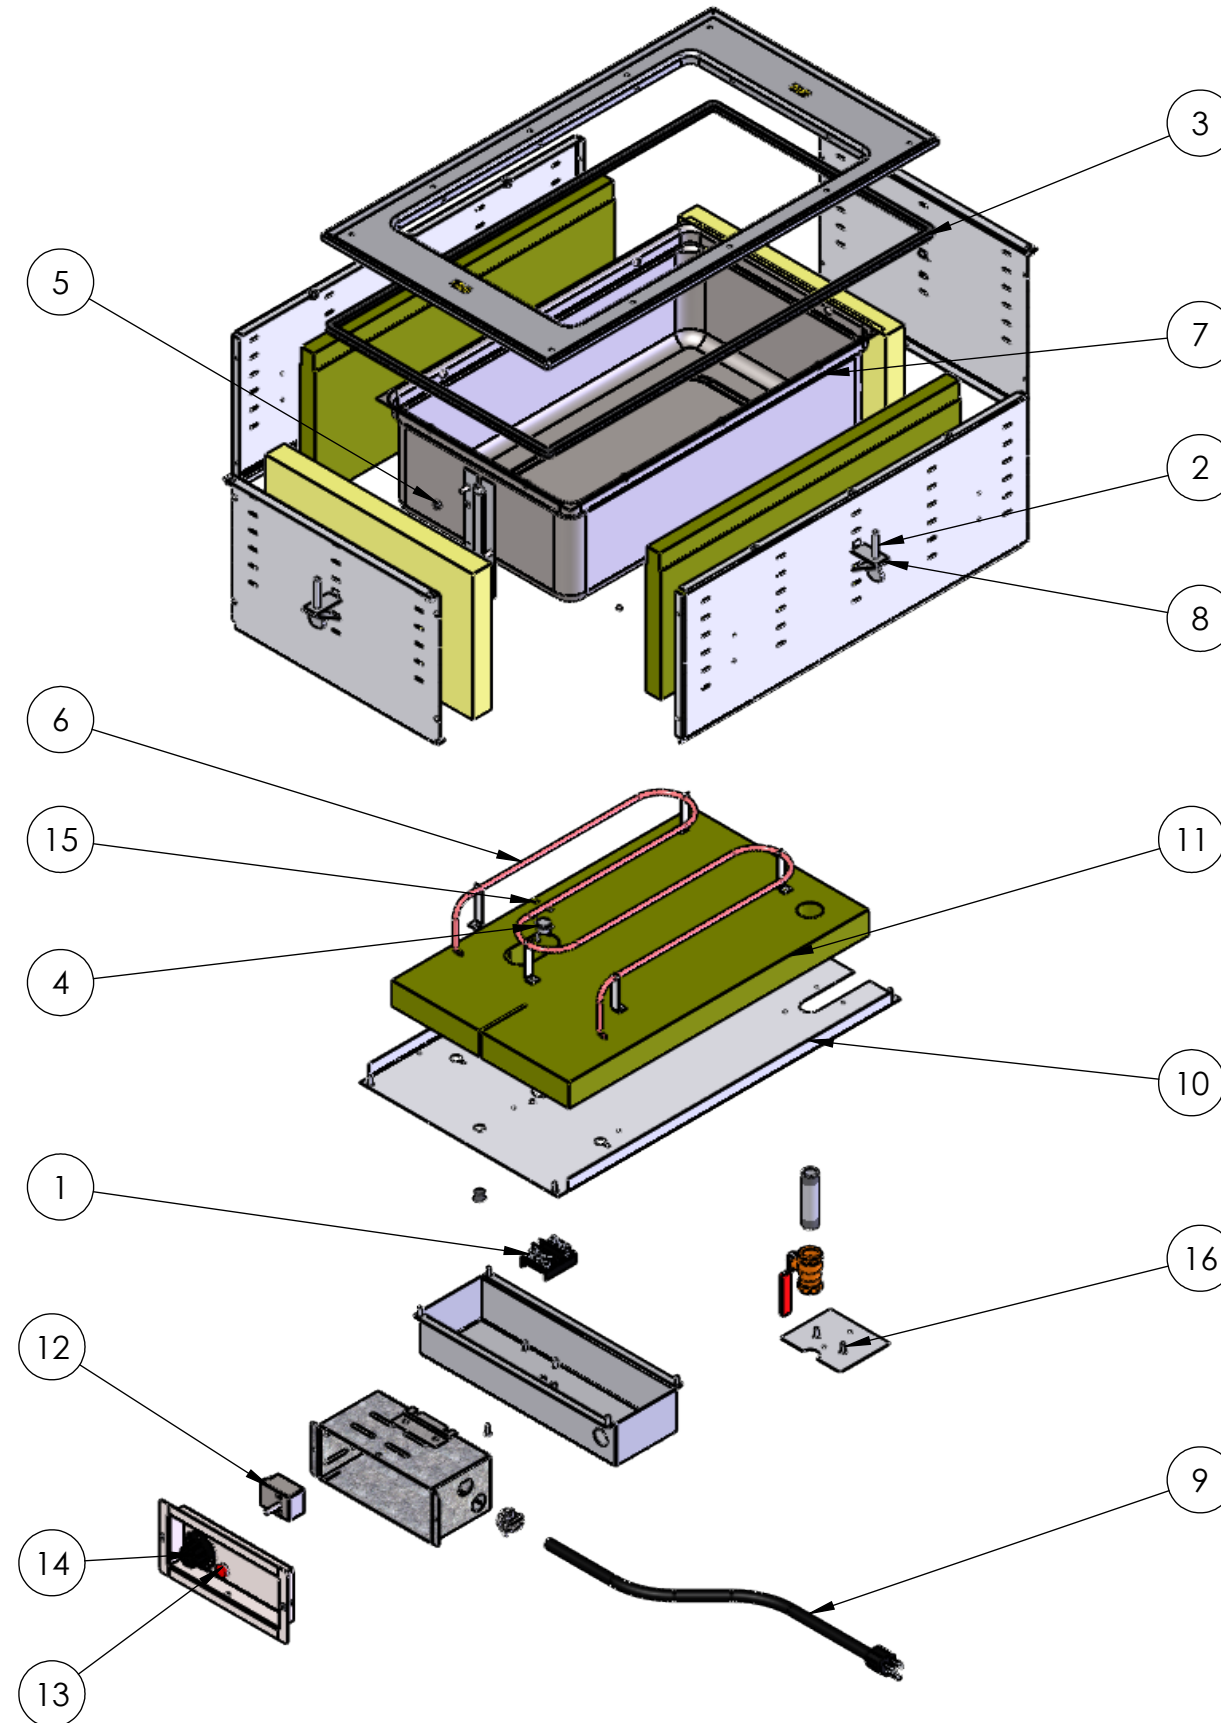

**REPLACEMENT PARTS**

ITEM NO.	PART NUMBER	DESCRIPTION
1	24872-3	T-BLOCK
2	23035-3	1/4-20 x 2" THUMB SCREW
3	25390-1	EDGING
4	25438-1	THERMOSTAT, REGULATING
5	21547-1	NUT, HEX, SS, 10-32
6	SEE CHART (PAGE 2)	HEATING ELEMENT
7	2642920-2	WELL ASSY HOT WELL
8	44179-1	MOUNTING CLIP
9	SEE CHART (PAGE 2)	POWER CORD
10	2638510-2	HOT WELL BOTTOM PANEL, 1 WELL
11	25429-1	INSULATION BOTTOM, 1-WELL
12	SEE CHART (PAGE 2)	CONTROLLER
13	SEE CHART (PAGE 2)	PILOT LIGHT
14	SEE CHART (PAGE 2)	CONTROL KNOB

**FASTENERS (GENERAL SPECIFICATION)**

ITEM NO.	DESCRIPTION
15	4-40 LOCK NUT, STAINLESS STEEL
16	SCREW, #8 X .500 LG THREAD CUTTING TYPE 25

**SEE PAGE 2 FOR HEATING ELEMENT, POWER CORD, CONTROLLER, PILOT LIGHT, AND CONTROL KNOB REPLACEMENT PART SPECIFICATIONS.**