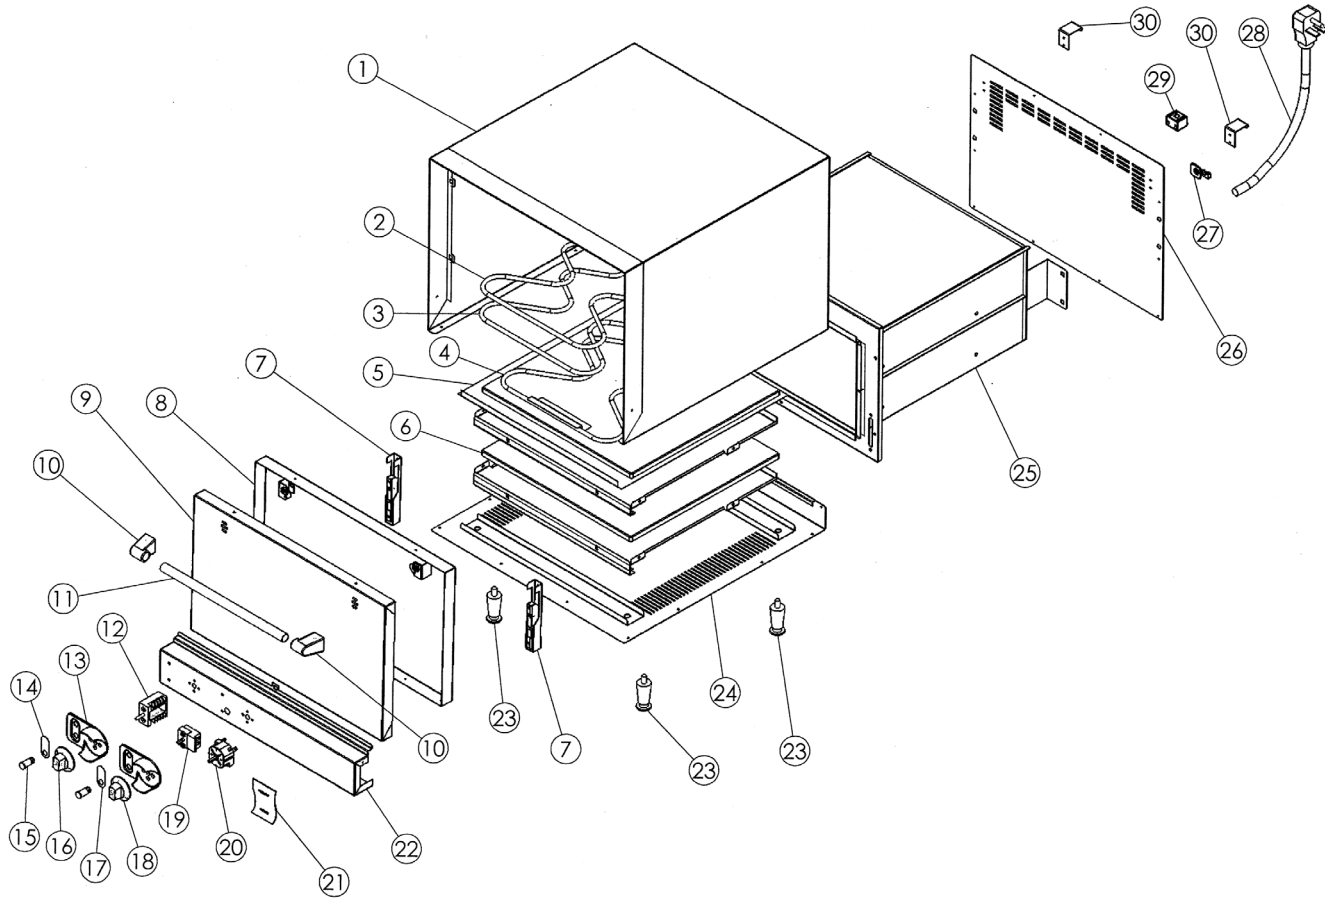

Cayenne® Pizza/Bake Oven

Item Number(s): 40848

Callout	Part No.	Description	Callout	Part No.	Description
	XPOA0002	Complete Door (Includes Hinges)	16	XPOA0010	Temperature Control Knob
1		Outer Enclosure	17		Timer Symbol Control Panel
2	XPOA0008	Top Element 800W	18	XPOA0011	Timer Knob
3	XPOA0009	Middle Element 1000W	19	XPOA0004	Thermostat
4	XPOA0009	Bottom Element 1000W	20	XTSA0058	Timer
5	XPOA0007	Shelf	21		Vollrath Logo
6	XPOA0006	Ceramic Plate	22		Front Control Panel
7	XPOA0848	Door Hinge (Set of 2 Hinges, Includes 2 Hinge Rollers)	23	XCOA1012	Foot
8		Inner Door	24		Bottom Cover
9		Outer Door	25		Inner Oven Chamber
10	XPOA0003	Handle Plastic Node	26		Back Cover Plate
11	XCOA1025	Door Handle Tub	27	XCOA1013	Strain Relief
12	XCOA1001	Switch	28	XAA0006	Power Cord
13	XAA0009	Plastic Facia Vollrath	29	XTSA0005	Ceramic Connector Block
14		Control Panel Insert	30	XPOA0012	Spacer Bracket
15	XAA0002	Pilot Light			