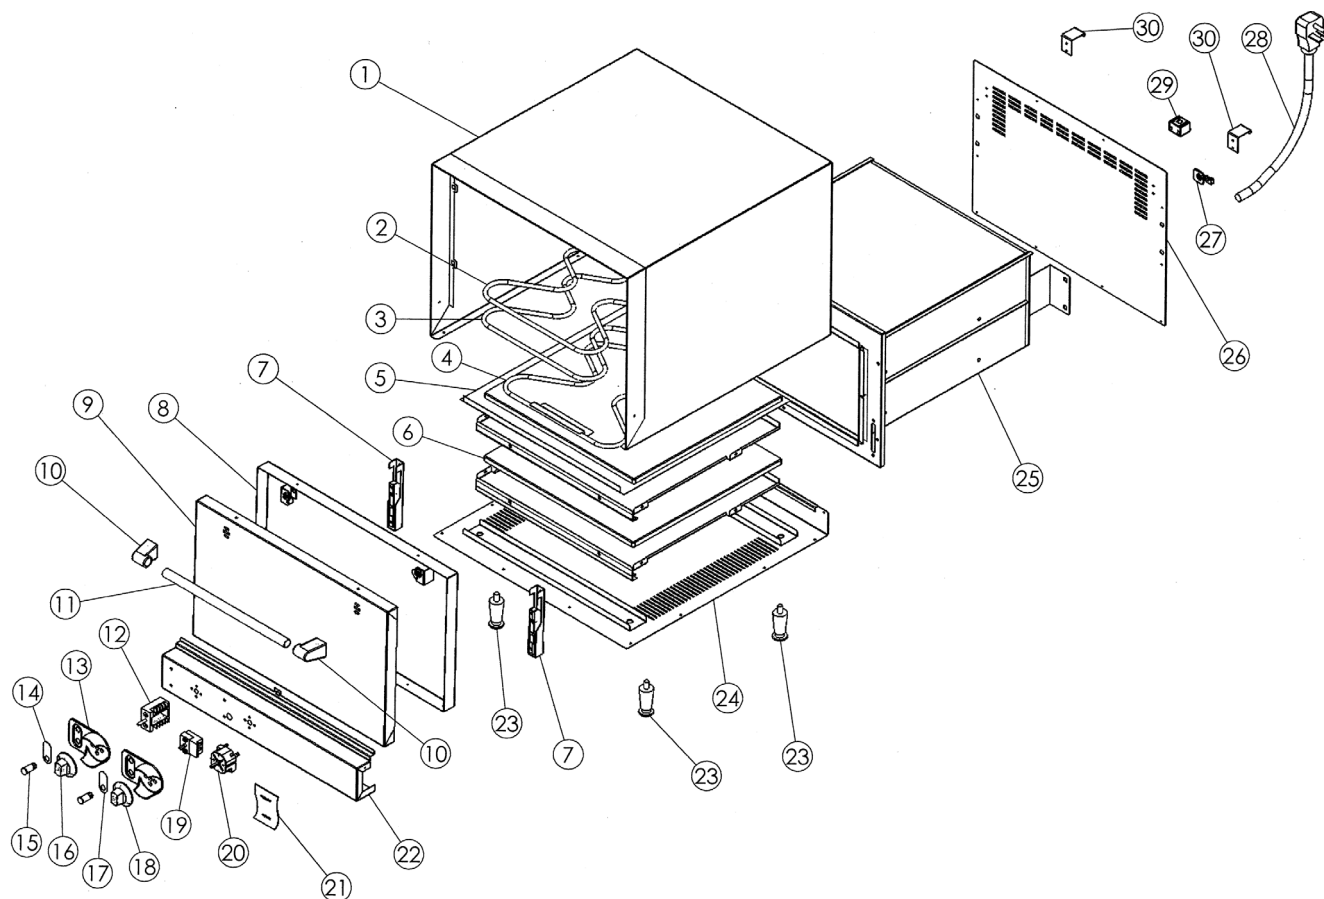

Cayenne® Four à pizza/pain

Numéro d'article : 40848

Légende	Référence	Description	Légende	Référence	Description
	XPOA0002	Porte complète (incluant pentures)	16	XPOA0010	Sélecteur De Température
1		Boîtier Extérieur	17		Symbole De Minuterie Du Panneau De Commande
2	XPOA0008	Élément Chauffant Supérieur 800 W	18	XPOA0011	Bouton De La Minuterie
3	XPOA0009	Élément Chauffant Central 1000 W	19	XPOA0004	Thermostat
4	XPOA0009	Élément Chauffant Inférieur 1000 W	20	XTSA0058	Minuterie
5	XPOA0007	Étagère	21		Logo Vollrath
6	XPOA0006	Plaque En Céramique	22		Panneau De Commande Avant
7	XPOA0848	Charnière De Porte (ensemble de 2 pentures, incluant 2 rouleaux)	23	XCOA1012	Pied
8		Porte Intérieure	24		Couvercle Inférieur
9		Porte Extérieure	25		Compartiment Du Four
10	XPOA0003	Nœud En Plastique De La Poignée	26		Plaque-Couvercle Arrière
11	XCOA1025	Tube De Poignée De Porte	27	XCOA1013	Réducteur De Tension
12	XCOA1001	Interrupteur	28	XAA0006	Cordon D'alimentation
13	XAA0009	Face En Plastique Vollrath	29	XTSA0005	Bloc De Connecteurs En Céramique
14		Insert De Panneau De Commande	30	XPOA0012	Support D'espacement
15	XAA0002	Voyant