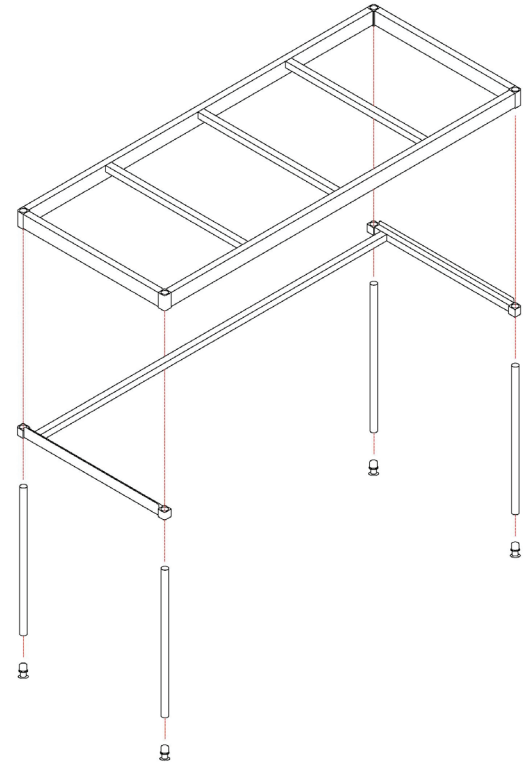

Distributed by:

Job: _____

Item: _____

Quantity: _____

Stainless Steel Top Tables

- Framework is constructed out of 1½" x 1½" x .070" wall tubing.
- Front and back of the top has 1½" x 3⅝" x .070" wall tubing.
- Table legs are constructed out of 1½" diameter pipe.
- Table tops are constructed out of 16 G.A. Type 304 stainless steel.
- Each table comes equipped with a mounting bracket for boat racks.
- Equipped with four NSF certified adjustable feet.
- Five-Year Guarantee against material defects and workmanship.
- Lifetime Guarantee against rust and corrosion.
- NSF Certified.

Model No.	Size D-H-L	Ship Lbs.	Model No. Undershef	Ship Lbs.
Solid Stainless Steel Top (No Backsplash)				
24SS36KD	24" x 35½" x 36"	46	24US36KD	8
24SS48KD	24" x 35½" x 48"	59	24US48KD	11
24SS60KD	24" x 35½" x 60"	74	24US60KD	14
24SS72KD	24" x 35½" x 72"	81	24US72KD	17
24SS84KD	24" x 35½" x 84"	112	24US84KD	19
24SS96KD	24" x 35½" x 96"	116	24US96KD	22
30SS36KD	30" x 35½" x 36"	51	30US36KD	10
30SS48KD	30" x 35½" x 48"	63	30US48KD	13
30SS60KD	30" x 35½" x 60"	71	30US60KD	17
30SS72KD	30" x 35½" x 72"	87	30US72KD	20
30SS84KD	30" x 35½" x 84"	101	30US84KD	23
30SS96KD	30" x 35½" x 96"	114	30US96KD	27
Stainless Steel Top w/ 6" Backsplash				
24SSB36KD	24" x 35½" x 36"	49	24US36KD	8
24SSB48KD	24" x 35½" x 48"	58	24US48KD	11
24SSB60KD	24" x 35½" x 60"	69	24US60KD	14
24SSB72KD	24" x 35½" x 72"	76	24US72KD	17
24SSB84KD	24" x 35½" x 84"	85	24US84KD	19
24SSB96KD	24" x 35½" x 96"	95	24US96KD	22
30SSB36KD	30" x 35½" x 36"	55	30US36KD	10
30SSB48KD	30" x 35½" x 48"	65	30US48KD	13
30SSB60KD	30" x 35½" x 60"	76	30US60KD	17
30SSB72KD	30" x 35½" x 72"	86	30US72KD	20
30SSB84KD	30" x 35½" x 84"	98	30US84KD	23
30SSB96KD	30" x 35½" x 96"	108	30US96KD	27