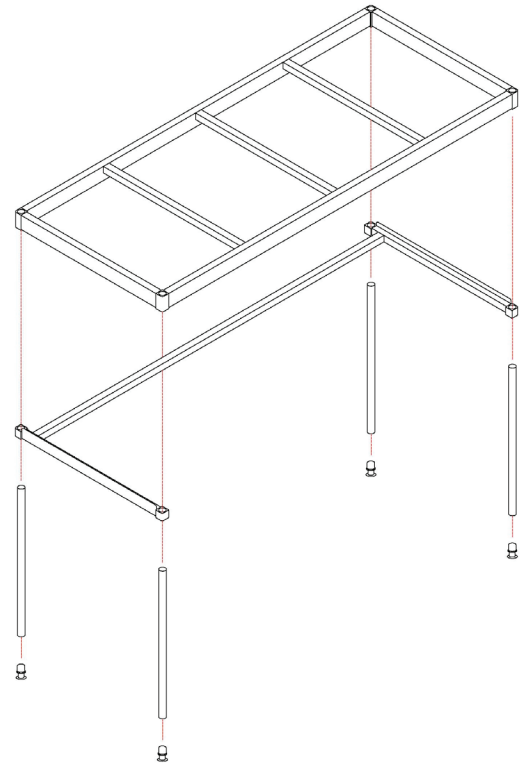

## Poly Top Tables

- Framework is constructed out of 1½" x 1½" x .070" wall tubing.
- Front and back of the top has 1½" x 3⅛" x .070" wall tubing.
- Table legs are constructed out of 1⅝" diameter pipe.
- Table tops are constructed out of ⅝" thick HDPE.
- Each table comes equipped with a mounting bracket for boat racks.
- Equipped with four NSF certified adjustable feet.
- Five-Year Guarantee against material defects and workmanship.
- Lifetime warranty against rust and corrosion.