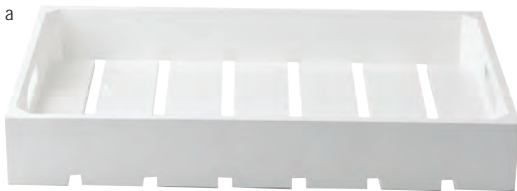

White crates (above) shown with Stainless Steel reversible risers, see page 67.

Designed to fit standard sized food pans

Handles for convenient transporting

GASTRONORM DISPLAY CRATES

High quality designs that bring a rustic, yet contemporary, feel to your serving presentation

Solid wood construction and reinforced corners

Item #	Description	Min Order/ Case Pack
WHITE PAINTED WOOD		
a. CRATE11W	▶ Full Size, 20 $\frac{3}{4}$ x 12 $\frac{3}{4}$ x 2 $\frac{3}{4}$ "	1 ea / 8 ea
b. CRATE12W	▶ Half Size, 12 $\frac{3}{4}$ x 10 $\frac{1}{2}$ x 2 $\frac{3}{4}$ "	1 ea / 8 ea
c. CRATE13W	▶ Third Size, 12 $\frac{3}{4}$ x 7 x 2 $\frac{3}{4}$ "	1 ea / 14 ea
d. CRATE14W	▶ Fourth Size, 10 $\frac{3}{4}$ x 6 $\frac{1}{2}$ x 2 $\frac{3}{4}$ "	1 ea / 14 ea
ACACIA WOOD		
CRATE11	Full Size, 20 $\frac{3}{4}$ x 12 $\frac{3}{4}$ x 2 $\frac{3}{4}$ "	1 ea / 8 ea
CRATE114	Full Size, 20 $\frac{3}{4}$ x 12 $\frac{3}{4}$ x 4"	1 ea / 3 ea
CRATE116	Full Size, 20 $\frac{3}{4}$ x 12 $\frac{3}{4}$ x 6"	1 ea / 3 ea
CRATE12	Half Size, 12 $\frac{3}{4}$ x 10 $\frac{1}{2}$ x 2 $\frac{3}{4}$ "	1 ea / 8 ea
e. CRATE124	Half Size, 12 $\frac{3}{4}$ x 10 $\frac{3}{4}$ x 4"	1 ea / 10 ea
CRATE126	Half Size, 12 $\frac{3}{4}$ x 10 $\frac{3}{4}$ x 6"	1 ea / 6 ea
CRATE13	Third Size, 12 $\frac{3}{4}$ x 7 x 2 $\frac{3}{4}$ "	1 ea / 14 ea
CRATE134	Third Size, 12 $\frac{3}{4}$ x 6 $\frac{1}{2}$ x 4"	1 ea / 10 ea
CRATE136	Third Size, 12 $\frac{3}{4}$ x 6 $\frac{1}{2}$ x 6"	1 ea / 6 ea
CRATE14	Fourth Size, 10 $\frac{3}{4}$ x 6 $\frac{1}{2}$ x 2 $\frac{3}{4}$ "	1 ea / 14 ea