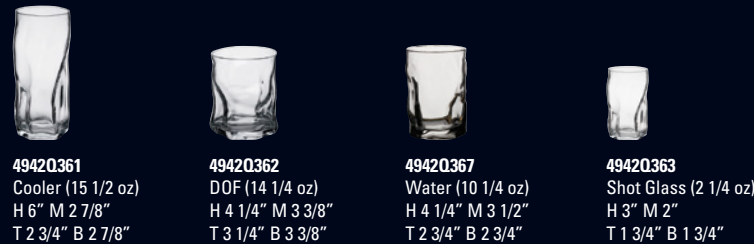

BORMIOLI ROCCO *luna*

Luna's decorative bubble base adds "that something extra" to beverage service.

- 4926Q170**  
Cooler (15 oz)  
H 5 3/4" M 3 1/4"  
T 3 1/4" B 2 1/8"
- 4926Q171**  
Beverage (11 1/2 oz)  
H 5 1/2" M 3"  
T 3" B 1 7/8"
- 4926Q172**  
DOF (11 1/2 oz)  
H 4 1/4" M 3 1/2"  
T 3 1/2" B 2 1/8"
- 4926Q173**  
Rocks (8 3/4 oz)  
H 3 3/4" M 3 1/4"  
T 3 1/4" B 2"

*manon*

A handsome design with superior balance and feel, Manon offers the ultimate presentation.

- 4928Q193**  
Cooler (15 1/2 oz)  
H 5 5/8" M 3 1/4"  
T 3 1/4" B 2 1/8"
- 4928Q190**  
Long Drink (12 1/4 oz)  
H 5 1/2" M 3"  
T 3" B 1 7/8"
- 4928Q191**  
DOF (11 3/4 oz)  
H 4 1/4" M 3 3/8"  
T 3 3/8" B 2 1/8"
- 4928Q192**  
Rocks (9 1/2 oz)  
H 3 3/4" M 3 1/8"  
T 3 1/8" B 2"

*sorgente*

The captivating, organic design of Sorgente provides a collection sure to stimulate every sense.

- 4942Q361**  
Cooler (15 1/2 oz)  
H 6" M 2 7/8"  
T 2 3/4" B 2 7/8"
- 4942Q362**  
DOF (14 1/4 oz)  
H 4 1/4" M 3 3/8"  
T 3 1/4" B 3 3/8"
- 4942Q367**  
Water (10 1/4 oz)  
H 4 1/4" M 3 1/2"  
T 2 3/4" B 2 3/4"
- 4942Q363**  
Shot Glass (2 1/4 oz)  
H 3" M 2"  
T 1 3/4" B 1 3/4"