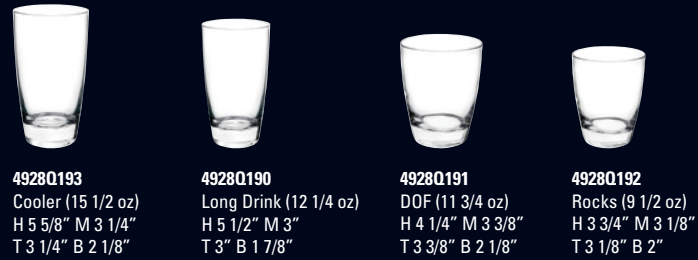

BORMIOLI ROCCO *luna*

Luna's decorative bubble base adds "that something extra" to beverage service.

- 4926Q170**  
Cooler (15 oz)  
H 5 3/4" M 3 1/4"  
T 3 1/4" B 2 1/8"
- 4926Q171**  
Beverage (11 1/2 oz)  
H 5 1/2" M 3"  
T 3" B 1 7/8"
- 4926Q172**  
DOF (11 1/2 oz)  
H 4 1/4" M 3 1/2"  
T 3 1/2" B 2 1/8"
- 4926Q173**  
Rocks (8 3/4 oz)  
H 3 3/4" M 3 1/4"  
T 3 1/4" B 2"

*manon*

A handsome design with superior balance and feel, Manon offers the ultimate presentation.

- 4928Q193**  
Cooler (15 1/2 oz)  
H 5 5/8" M 3 1/4"  
T 3 1/4" B 2 1/8"
- 4928Q190**  
Long Drink (12 1/4 oz)  
H 5 1/2" M 3"  
T 3" B 1 7/8"
- 4928Q191**  
DOF (11 3/4 oz)  
H 4 1/4" M 3 3/8"  
T 3 3/8" B 2 1/8"
- 4928Q192**  
Rocks (9 1/2 oz)  
H 3 3/4" M 3 1/8"  
T 3 1/8" B 2"

*sorgente*

The captivating, organic design of Sorgente provides a collection sure to stimulate every sense.

- 4942Q361**  
Cooler (15 1/2 oz)  
H 6" M 2 7/8"  
T 2 3/4" B 2 7/8"
- 4942Q362**  
DOF (14 1/4 oz)  
H 4 1/4" M 3 3/8"  
T 3 1/4" B 3 3/8"
- 4942Q367**  
Water (10 1/4 oz)  
H 4 1/4" M 3 1/2"  
T 2 3/4" B 2 3/4"
- 4942Q363**  
Shot Glass (2 1/4 oz)  
H 3" M 2"  
T 1 3/4" B 1 3/4"