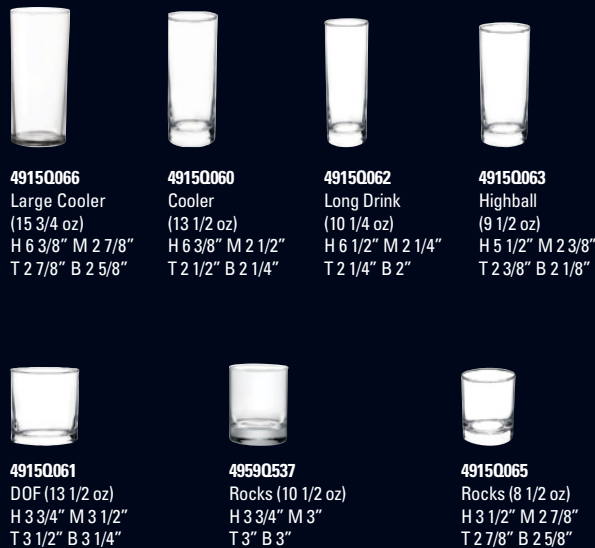

- **4915Q066**
  Large Cooler
  (15 3/4 oz)
  H 6 3/8" M 2 7/8"
  T 2 7/8" B 2 5/8"
- **4915Q060**
  Cooler
  (13 1/2 oz)
  H 6 3/8" M 2 1/2"
  T 2 1/2" B 2 1/4"
- **4915Q062**
  Long Drink
  (10 1/4 oz)
  H 6 1/2" M 2 1/4"
  T 2 1/4" B 2"
- **4915Q063**
  Highball
  (9 1/2 oz)
  H 5 1/2" M 2 3/8"
  T 2 3/8" B 2 1/8"
- **4915Q061**
  DOF (13 1/2 oz)
  H 3 3/4" M 3 1/2"
  T 3 1/2" B 3 1/4"
- **4959Q537**
  Rocks (10 1/2 oz)
  H 3 3/4" M 3"
  T 3" B 3"
- **4915Q065**
  Rocks (8 1/2 oz)
  H 3 1/2" M 2 7/8"
  T 2 7/8" B 2 5/8"
- **5485Q511**
  Giara Bottle
  (34 oz)
  H 12 1/2" M 3 1/2"
  T 1 1/2" B 3 1/4"
- **5485Q060**
  Cooler
  (13 1/2 oz)
  H 6 3/8" M 2 1/2"
  T 2 1/2" B 2 1/4"
- **5485Q062**
  Long Drink
  (10 1/4 oz)
  H 6 1/2" M 2 1/4"
  T 2 1/4" B 2"

glacier

A frosted exterior applied to Cortina glassware, which is done at Steelite's USA headquarters, adds an extra element to an already impressive collection.