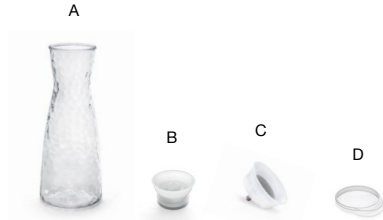

h = height | t = top | b = base | m = max

- A 38 oz Drinkwise® Hammered Carafe** pack 6 **ACF003CLT22**  
h10 | t2.75 | b4 | m4 in  
h25.5 | t7.3 | b10.2 | m10.2 cm, 1.1 L
- B 38 oz Fast/Slow Pourer** pack 12 **ACF012FRT23**  
3.25 dia x 1.25 in  
8.2 dia x 3.1 cm
- C 38 oz Self Close/Pour Lid** pack 12 **ACF006FRT23**  
3.25 dia x 1.25 in  
8.2 dia x 3.1 cm
- D 38 oz Carafe Snap Lid** pack 12 **ACV003FRT23**  
3.5 dia in | 8.8 dia cm

- A 20 oz Drinkwise® Hammered Carafe** pack 12 **ACF002CLT23**  
h8 | t2.25 | b3.25 | m3.25 in  
h20.4 | t6 | b8.3 | m8.3 cm, 591 ml
- B 20 oz Self Close/Pour Lid** pack 12 **ACF005FRT23**  
2.75 dia x 1 in  
6.7 dia x 2.5 cm
- C 20 oz Carafe Snap Lid** pack 12 **ACV002FRT23**  
3 dia in | 7.4 dia cm