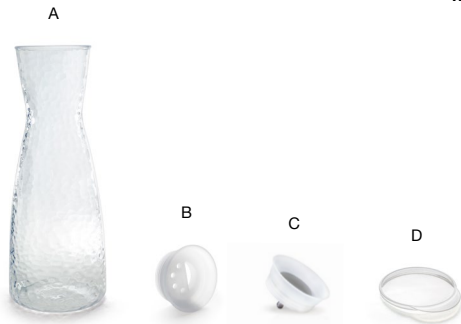

h = height | t = top | b = base | m = max

- A 38 oz Drinkwise® Hammered Carafe** pack 6 **ACF003CLT22**  
h10 | t2.75 | b4 | m4 in  
h25.5 | t7.3 | b10.2 | m10.2 cm, 1.1 L
- B 38 oz Fast/Slow Pourer** pack 12 **ACF012FRT23**  
3.25 dia x 1.25 in  
8.2 dia x 3.1 cm
- C 38 oz Self Close/Pour Lid** pack 12 **ACF006FRT23**  
3.25 dia x 1.25 in  
8.2 dia x 3.1 cm
- D 38 oz Carafe Snap Lid** pack 12 **ACV003FRT23**  
3.5 dia in | 8.8 dia cm

- A 20 oz Drinkwise® Hammered Carafe** pack 12 **ACF002CLT23**  
h8 | t2.25 | b3.25 | m3.25 in  
h20.4 | t6 | b8.3 | m8.3 cm, 591 ml
- B 20 oz Self Close/Pour Lid** pack 12 **ACF005FRT23**  
2.75 dia x 1 in  
6.7 dia x 2.5 cm
- C 20 oz Carafe Snap Lid** pack 12 **ACV002FRT23**  
3 dia in | 7.4 dia cm

- A 10 oz Drinkwise® Hammered Carafe** pack 12 **ACF001CLT23**  
h6.5 | t2 | b2.75 | m2.75 in  
h16.6 | t4.9 | b6.8 | m6.8 cm, 296 ml
- B 10 oz Fast/Slow Pourer** pack 12 **ACF007FRT23**  
2.25 dia x 1.25 in  
5.6 dia x 3.1 cm
- C 10 oz Self Close/Pour Lid** pack 12 **ACF004FRT23**  
2.25 dia x 1.25 in  
5.5 dia x 3.1 cm
- D 10 oz Carafe Snap Lid** pack 12 **ACV001FRT23**  
2.5 dia in | 6.1 dia cm

ASK ABOUT  
customization!

**Blank Carafe Labels - Set of 8**  
5.25 x .75 in | 13.5 x 1.8 cm  
pack 1  
**ACF011GYT88**

- A Beverage Carafe Labels - Set of 8** pack 1 **ACF010GYT88**  
5.25 x .75 in | 13.5 x 1.8 cm
- B Salad Dressing Carafe Labels - Set of 8** pack 1 **ACF009GYT88**  
5.25 x .75 in | 13.5 x 1.8 cm