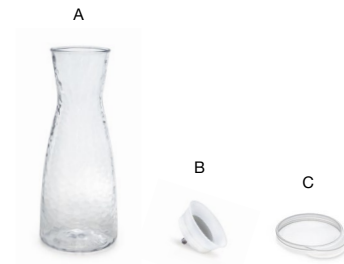

h = height | t = top | b = base | m = max

- A 38 oz Drinkwise® Hammered Carafe** pack 6 **ACF003CLT22**  
h10 | t2.75 | b4 | m4 in  
h25.5 | t7.3 | b10.2 | m10.2 cm, 1.1 L
- B 38 oz Fast/Slow Pourer** pack 12 **ACF012FRT23**  
3.25 dia x 1.25 in  
8.2 dia x 3.1 cm
- C 38 oz Self Close/Pour Lid** pack 12 **ACF006FRT23**  
3.25 dia x 1.25 in  
8.2 dia x 3.1 cm
- D 38 oz Carafe Snap Lid** pack 12 **ACV003FRT23**  
3.5 dia in | 8.8 dia cm

- A 20 oz Drinkwise® Hammered Carafe** pack 12 **ACF002CLT23**  
h8 | t2.25 | b3.25 | m3.25 in  
h20.4 | t6 | b8.3 | m8.3 cm, 591 ml
- B 20 oz Self Close/Pour Lid** pack 12 **ACF005FRT23**  
2.75 dia x 1 in  
6.7 dia x 2.5 cm
- C 20 oz Carafe Snap Lid** pack 12 **ACV002FRT23**  
3 dia in | 7.4 dia cm

- A 10 oz Drinkwise® Hammered Carafe** pack 12 **ACF001CLT23**  
h6.5 | t2 | b2.75 | m2.75 in  
h16.6 | t4.9 | b6.8 | m6.8 cm, 296 ml
- B 10 oz Fast/Slow Pourer** pack 12 **ACF007FRT23**  
2.25 dia x 1.25 in  
5.6 dia x 3.1 cm
- C 10 oz Self Close/Pour Lid** pack 12 **ACF004FRT23**  
2.25 dia x 1.25 in  
5.5 dia x 3.1 cm
- D 10 oz Carafe Snap Lid** pack 12 **ACV001FRT23**  
2.5 dia in | 6.1 dia cm