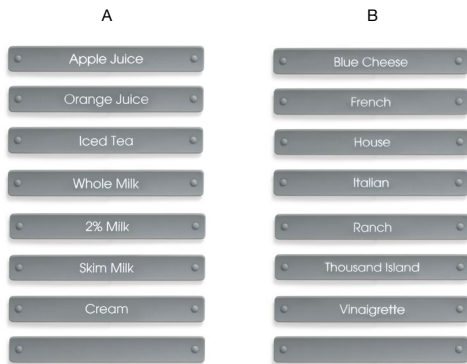

h = height | t = top | b = base | m = max

- A 38 oz Drinkwise® Hammered Carafe** pack 6 **ACF003CLT22**  
h10 | t2.75 | b4 | m4 in  
h25.5 | t7.3 | b10.2 | m10.2 cm, 1.1 L
- B 38 oz Fast/Slow Pourer** pack 12 **ACF012FRT23**  
3.25 dia x 1.25 in  
8.2 dia x 3.1 cm
- C 38 oz Self Close/Pour Lid** pack 12 **ACF006FRT23**  
3.25 dia x 1.25 in  
8.2 dia x 3.1 cm
- D 38 oz Carafe Snap Lid** pack 12 **ACV003FRT23**  
3.5 dia in | 8.8 dia cm

- A 20 oz Drinkwise® Hammered Carafe** pack 12 **ACF002CLT23**  
h8 | t2.25 | b3.25 | m3.25 in  
h20.4 | t6 | b8.3 | m8.3 cm, 591 ml
- B 20 oz Self Close/Pour Lid** pack 12 **ACF005FRT23**  
2.75 dia x 1 in  
6.7 dia x 2.5 cm
- C 20 oz Carafe Snap Lid** pack 12 **ACV002FRT23**  
3 dia in | 7.4 dia cm

- A 10 oz Drinkwise® Hammered Carafe** pack 12 **ACF001CLT23**  
h6.5 | t2 | b2.75 | m2.75 in  
h16.6 | t4.9 | b6.8 | m6.8 cm, 296 ml
- B 10 oz Fast/Slow Pourer** pack 12 **ACF007FRT23**  
2.25 dia x 1.25 in  
5.6 dia x 3.1 cm
- C 10 oz Self Close/Pour Lid** pack 12 **ACF004FRT23**  
2.25 dia x 1.25 in  
5.5 dia x 3.1 cm
- D 10 oz Carafe Snap Lid** pack 12 **ACV001FRT23**  
2.5 dia in | 6.1 dia cm

ASK ABOUT  
customization!

**Blank Carafe Labels - Set of 8**  
5.25 x .75 in | 13.5 x 1.8 cm  
pack 1  
**ACF011GYT88**

- A Beverage Carafe Labels - Set of 8** pack 1 **ACF010GYT88**  
5.25 x .75 in | 13.5 x 1.8 cm
- B Salad Dressing Carafe Labels - Set of 8** pack 1 **ACF009GYT88**  
5.25 x .75 in | 13.5 x 1.8 cm