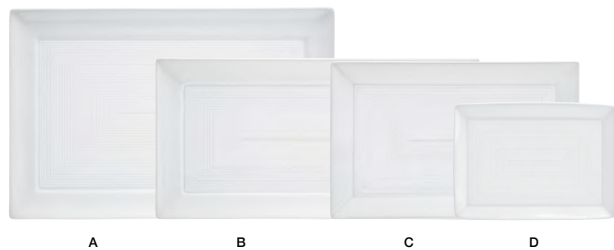

A	14" x 9" Spiral® Plate	14 x 9 x .75	Pack 6	DOS014WHP22
B	14" x 7" Spiral® Plate	14 x 7 x 1	Pack 4	DDP004WHP21
C	11" x 7" Spiral® Plate	11 x 7 x 1	Pack 6	DSP002WHP22
D	7" x 5" Spiral® Plate	7 x 5 x .75	Pack 12	DSP001WHP23