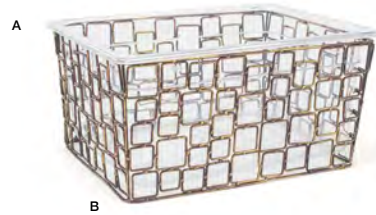

**B Full Size Coppered Link™ Housing - Deep**  
20 x 12 x 6  
Pack 2  
BHO049GOI20

**A+B Full Size Coppered Link™ Housing/Pan Set - Deep**  
20.75 x 12.75 x 6, 18qt  
Pack 2  
BHO059GOI20

**A ½ Size Drinkwise® Pan - Deep**  
12.75 x 10.25 x 5.75, 9qt  
Pack 4  
BHO096CLT21