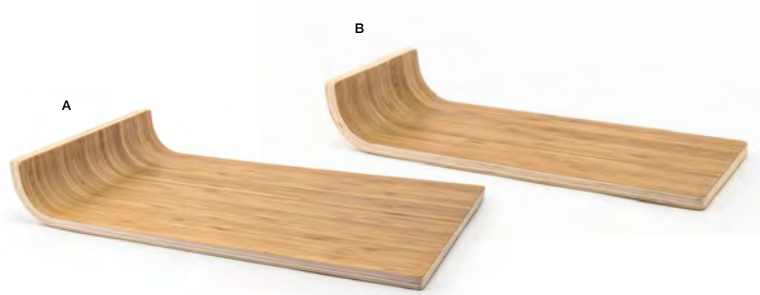

**19" x 5" Nami™ 4  
Compartment Tray**  
19 x 5 x .75  
Pack 4  
BHO023BBB21

Shown with:  
5.75" x 3.75" Nami™  
Porcelain Plate  
DAP041WHP23  
5.75 x 3.75 Rectangle Nami™ Deep  
Porcelain Dish - 4oz  
DSD039WHP23  
5.5" x 3.75" Nami™ Plate  
DAP041FRG23