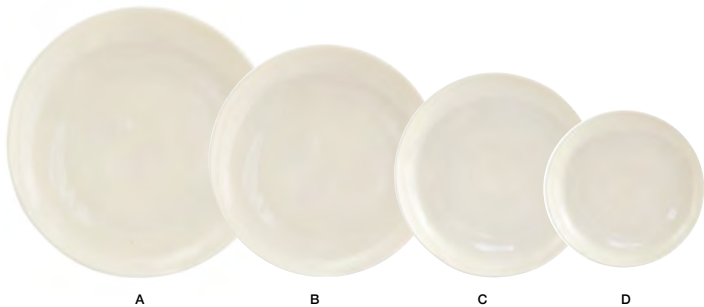

10oz Kiln® Cup - Sage  
3.75 dia x 3  
Pack 12  
DCS046DGP23

**kiln<sup>®</sup>**  
**vanilla**  
**bean**

PC

PC = PLATE COVER AVAILABLE

|   |                                      |               |         |             |
|---|--------------------------------------|---------------|---------|-------------|
| A | 11" Round Kiln® Plate - Vanilla Bean | 11 dia x 1.75 | Pack 6  | DOS029BEP22 |
| B | 10" Round Kiln® Plate - Vanilla Bean | 10 dia x 1.5  | Pack 6  | DDP061BEP22 |
| C | 8" Round Kiln® Plate - Vanilla Bean  | 8 dia x 1.5   | Pack 12 | DSP031BEP23 |
| D | 6" Round Kiln® Plate - Vanilla Bean  | 6 dia x 1     | Pack 12 | DAP076BEP23 |