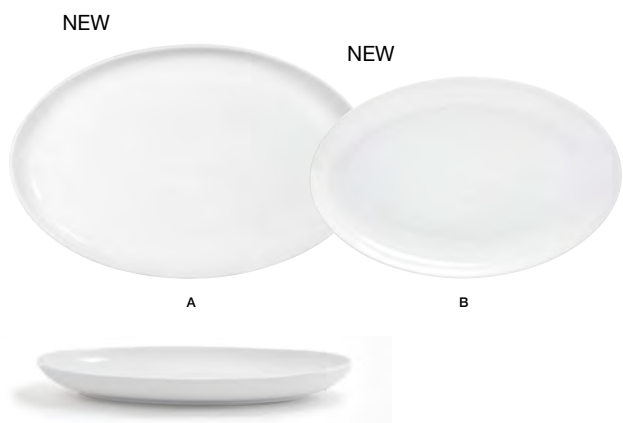

A	21" Oval Harmony™ Platter	21 x 12.75 x 1.7	Pack 2	SPT064WHP20
B	17" Oval Harmony™ Platter	17 x 13 x 1.75	Pack 2	BPT038WHP20