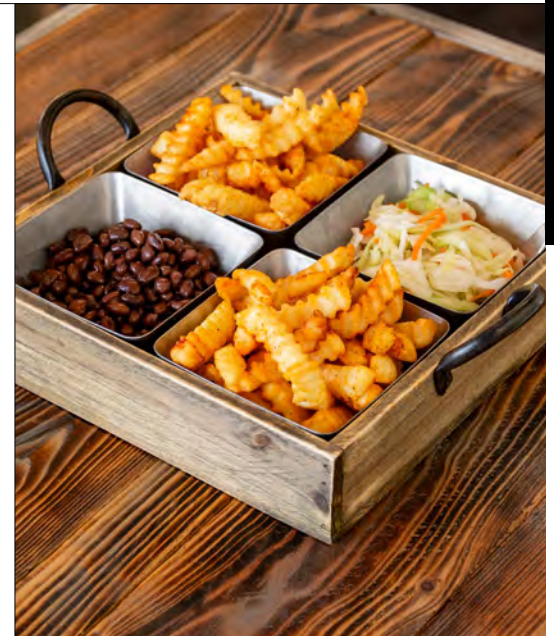

natural materials