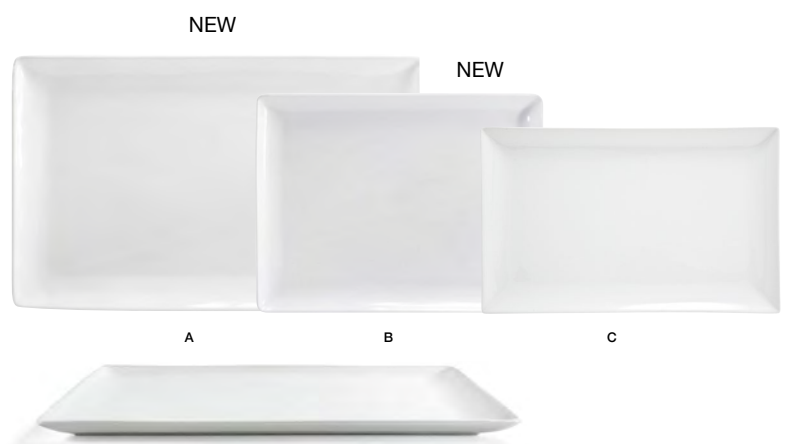

A	21" x 13" Mod® Platter	21 x 13 x 1	Pack 2	SPT065WHP20
B	17" x 13" Mod® Platter	17 x 13 x 1	Pack 2	BPT039WHP20
C	16.25" x 10.25" Mod® Ideal Platter	16.25 x 10.25 x 1	Pack 2	BPT032WHP20