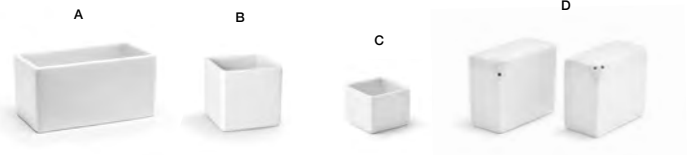

D

A	5oz Rectangle Canvas® Ramekin	4 x 2 x 2	Pack 12	DSD065WHP23
B	3oz Square Canvas® Ramekin	2 x 2 x 2	Pack 12	ASC015WHP23
C	1oz Square Canvas® Ramekin	1.5 x 1.5 x 1.25	Pack 24	DSD034WHP24
D	Rectangle Salt & Pepper Set	2.5 x 1.5 x 2.5, 3oz	Pack 12	TSP011WHP23