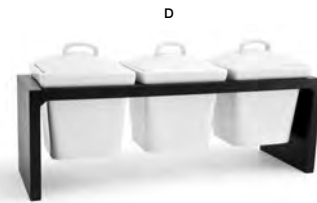

3 x 3 x 3

- Pack 6 DBO075WHP22
- Pack 12 DBO103WHP23

- C** 10" x 3" Triple Mod® Pot Holder - Natural  
Pot sold separately

10 x 3 x 3.25

Pack 2 BHO018BBB20

- D** 10" x 3" Triple Mod® Pot Holder - Black  
Pot sold separately