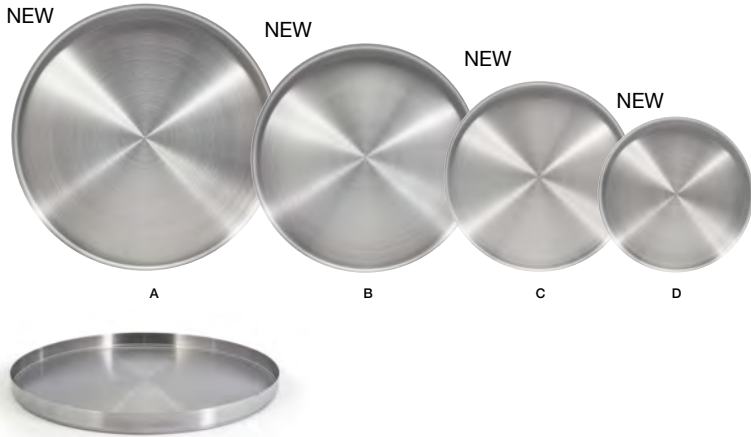

stainless steel soho®

A	12.25" Round Brushed Stainless Soho® Plate - Silver	12.25 dia x 1	Pack 4	DOS034BSS21
B	11" Round Brushed Stainless Soho® Plate - Silver	11 dia x 1	Pack 6	DDP070BSS22
C	9" Round Brushed Stainless Soho® Plate - Silver	9 dia x .5	Pack 12	DDP071BSS23
D	7.5" Round Brushed Stainless Soho® Plate - Silver	7.5 dia x .5	Pack 12	DSP038BSS23

Our high quality stainless steel Soho® items are sleek & stackable.