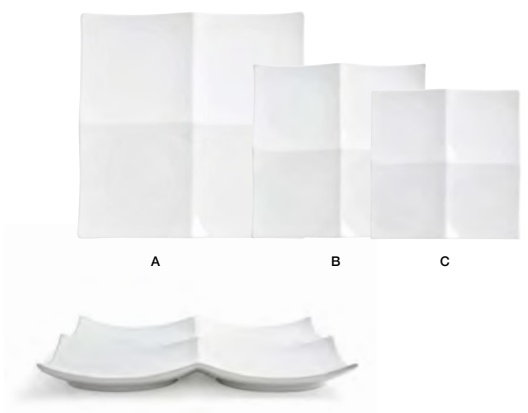

A	12" Square Origami® Plate	12 x 12 x 1.5	Pack 4	DOS019WHP21
B	10" Square Origami® Plate	10 x 10 x 1.25	Pack 6	DDP034WHP22
C	8" Square Origami® Plate	8 x 8 x 1	Pack 12	DAP032WHP23