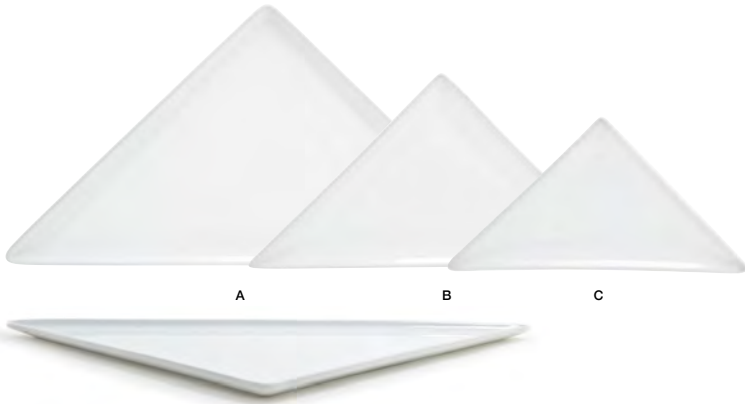

A	16.25" x 8.5" Triangle Mod® Plate	16.25 x 8.5 x .5	Pack 6	DSP014WHP22
B	12" x 6" Triangle Mod® Plate	12 x 6 x .5	Pack 12	DAP013WHP23
C	7.5" x 4" Triangle Mod® Plate	7.5 x 4 x .5	Pack 12	DAP045WHP23