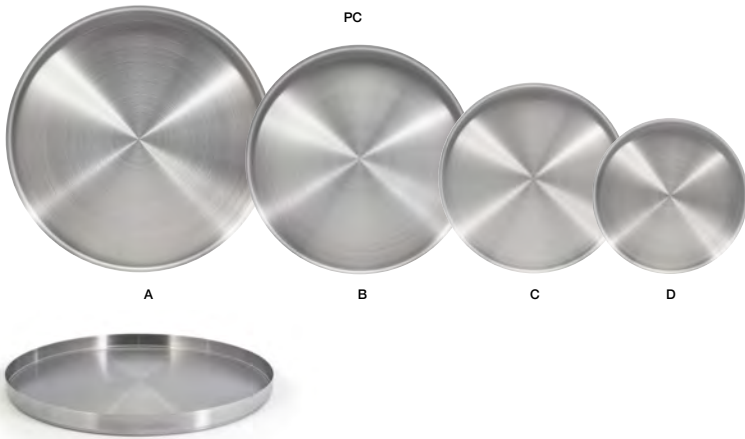

# soho<sup>®</sup>

Soho's perfectly flat plating surface and modern raised rim, add edge to the traditional round.

|   |                          |                 |        |             |   |                         |               |         |             |
|---|--------------------------|-----------------|--------|-------------|---|-------------------------|---------------|---------|-------------|
| A | 11.5" Round Soho® Plate  | 11.5 dia x .75  | Pack 4 | DOS036WHP21 | D | 7.5" Round Soho® Plate  | 7.5 dia x .75 | Pack 12 | DSP040WHP23 |
| B | 10.75" Round Soho® Plate | 10.75 dia x .75 | Pack 4 | DDP077WHP21 | E | 6.5" Round Soho® Plate  | 6.5 dia x .75 | Pack 12 | DAP085WHP23 |
| C | 9" Round Soho® Plate     | 9 dia x .75     | Pack 6 | DDP076WHP22 | F | 5" Round Soho® Plate    | 5 dia x .75   | Pack 12 | DAP084WHP23 |
|   |                          |                 |        |             | G | 14" Round Soho® Platter | 14 dia x 1    | Pack 2  | SPT066WHP20 |