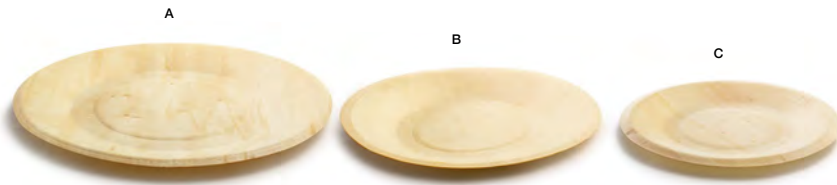

A	8.5" Round Servewise® Plate	8.5 dia x .5	Pack 200 pcs	DSP026NAW28
B	6.5" Round Servewise® Plate	6.5 dia x .5	Pack 200 pcs	DBB004NAW28
C	5.5" Round Servewise® Plate	5.5 dia x .25	Pack 200 pcs	DAP065NAW28

Servewise® lids and covers are durable, stackable, disposable & recyclable, and feature ventilation holes to keep food fresh.