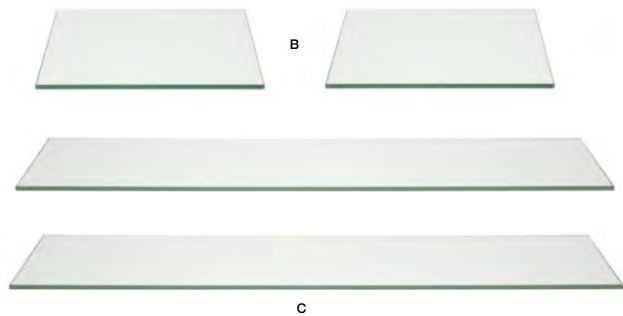

buffet essentials starter packages

Get started with a Buffet Essentials Starter Package, each package includes:

A (2) Twist Risers - Set of 3 - Total 6 pieces (2 Large, 2 Medium, 2 Small)
(2) 7.75 x 7.75 x 11.75
(2) 6.75 x 6.75 x 8
(2) 5.75 x 5.75 x 5.5

B 14" Square Tempered Glass Board - Clear - Total 2 pieces 14 x 14 x .25
C 36" x 8" Tempered Glass Board - Clear - Total 2 pieces 36 x 8 x .25