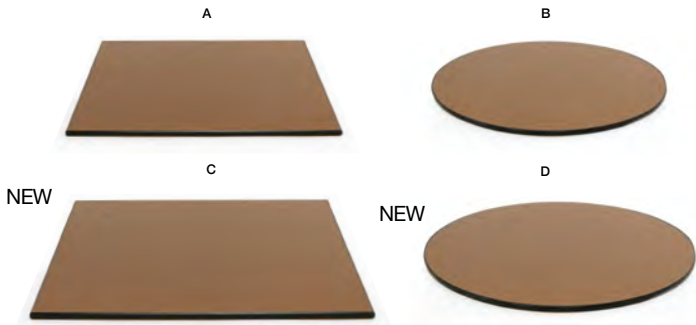

Architectural glass boards are tempered and have beveled edges.

A	14" Square Tempered Glass Board - Amber	14 x 14 x .25	Pack 2	BHO057BZG20
B	14" Round Tempered Glass Board - Amber	14 dia x .25	Pack 2	BHO058BZG20
C	19" Square Tempered Glass Board - Amber	19 x 19 x .25	Pack 2	BHO125BZG20

D	19" Round Tempered Glass Board - Amber	19 dia x .25	Pack 2	BHO124BZG20
E	36" x 8" Tempered Glass Board - Amber	36 x 8 x .25	Pack 2	BHO055BZG20
F	36" x 14" Tempered Glass Board - Amber	36 x 14 x .25	Pack 2	BHO056BZG20