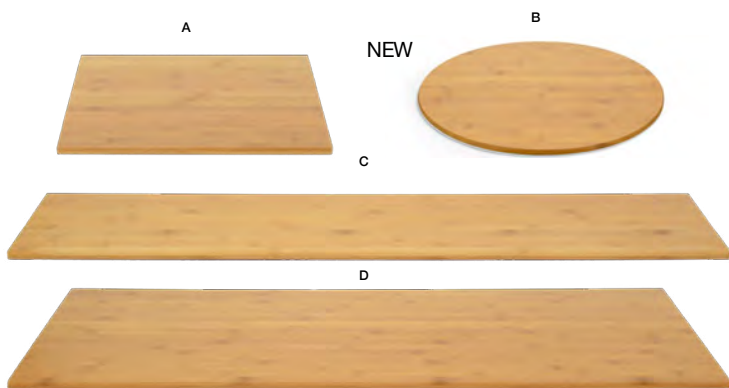

# buffet boards

Durable, lightweight bamboo boards, and beveled, tempered glass boards, are offered in 30+ versatile options for buffet building and passing tray service.

|   |                                    |              |        |             |
|---|------------------------------------|--------------|--------|-------------|
| A | 14" Square Bamboo Board - Mahogany | 14 x 14 x .5 | Pack 2 | BHO057BRW20 |
| B | 36" x 8" Bamboo Board - Mahogany   | 36 x 8 x .5  | Pack 2 | BHO055BRW20 |
| C | 36" x 14" Bamboo Board - Mahogany  | 36 x 14 x .5 | Pack 2 | BHO056BRW20 |