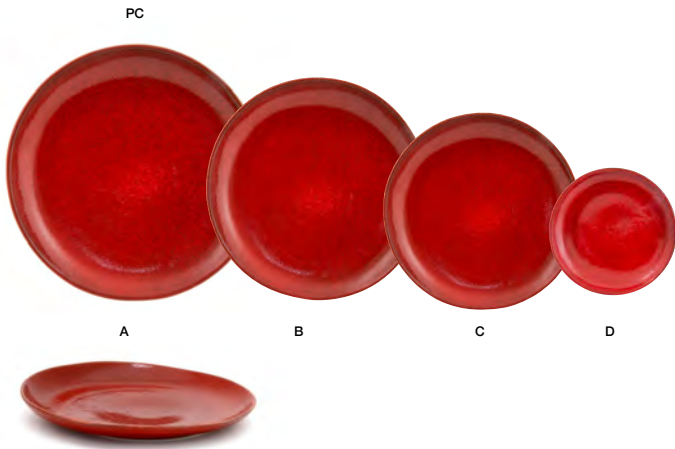

A	11" Round Kiln® Plate - Chili	11 dia x 1.75	Pack 6	DOS029RDP22
B	10" Round Kiln® Plate - Chili	10 dia x 1.5	Pack 6	DDP061RDP22
C	8" Round Kiln® Plate - Chili	8 dia x 1.5	Pack 12	DSP031RDP23
D	6" Round Kiln® Plate - Chili	6 dia x 1	Pack 12	DAP076RDP23