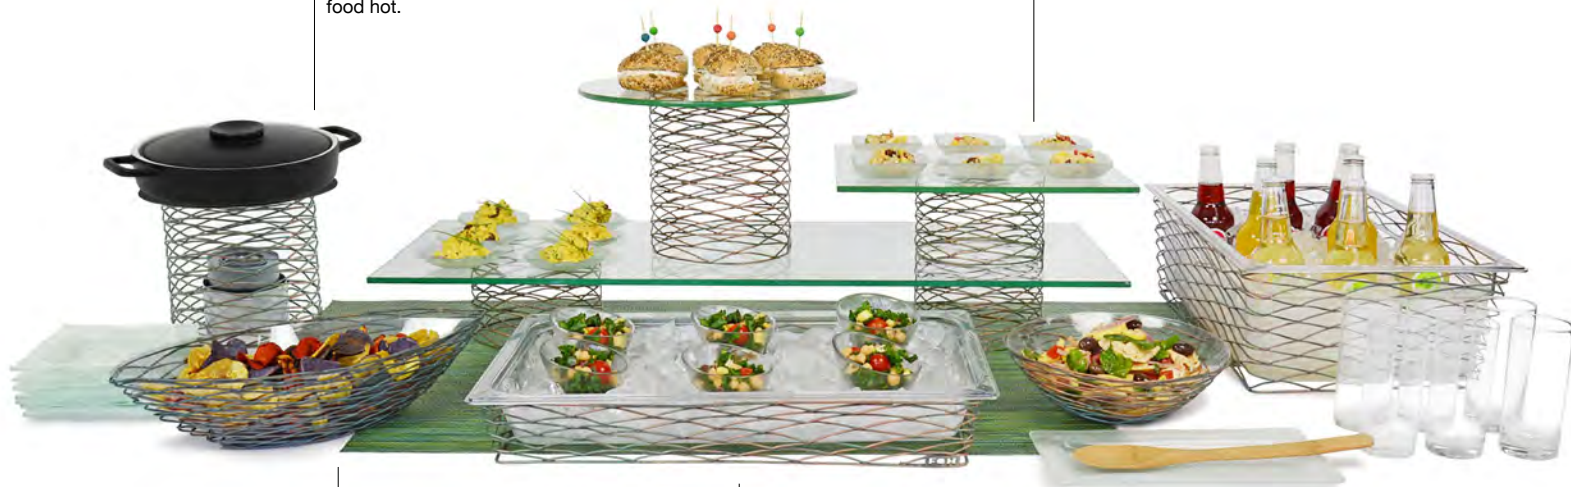

Metroweave® options are limitless with our in-house custom cutting capabilities. Runners, Tray Liners, Board-Toppers, and more. Pages 174-178.

Keep it cool with our Pans and Housings in 5 capacities and multiple finishes.