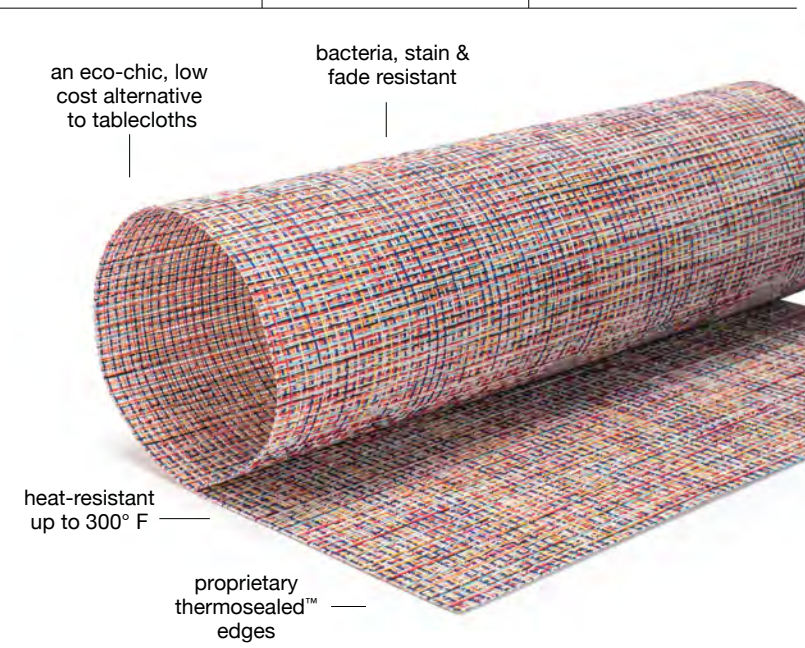

Mesh - Gold  
Pack 12  
XPM097GOV83 16" x 12"

Large Basketweave - Tan  
Pack 12  
XPM117TAV83 16" x 12"

Husk - Copper  
Pack 12  
XPM133COV83 16" x 12"

Husk - Citrus  
Pack 12  
XPM131YEV83 16" x 12"

Husk - Natural  
Pack 12  
XPM130NAV83 16" x 12"