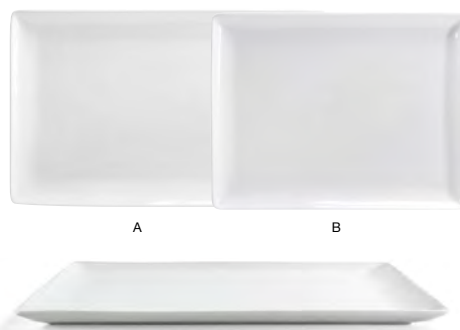

buffet platters & bowls

Our proprietary durable porcelain recipe and top quality stainless steel now in larger sizes and capacities for buffets.

NEW

A	21" x 13" Mod® Platter	21 x 13 x 1	Pack 2	SPT065WHP20
B	17" x 13" Mod® Platter	17 x 13 x 1	Pack 2	BPT039WHP20