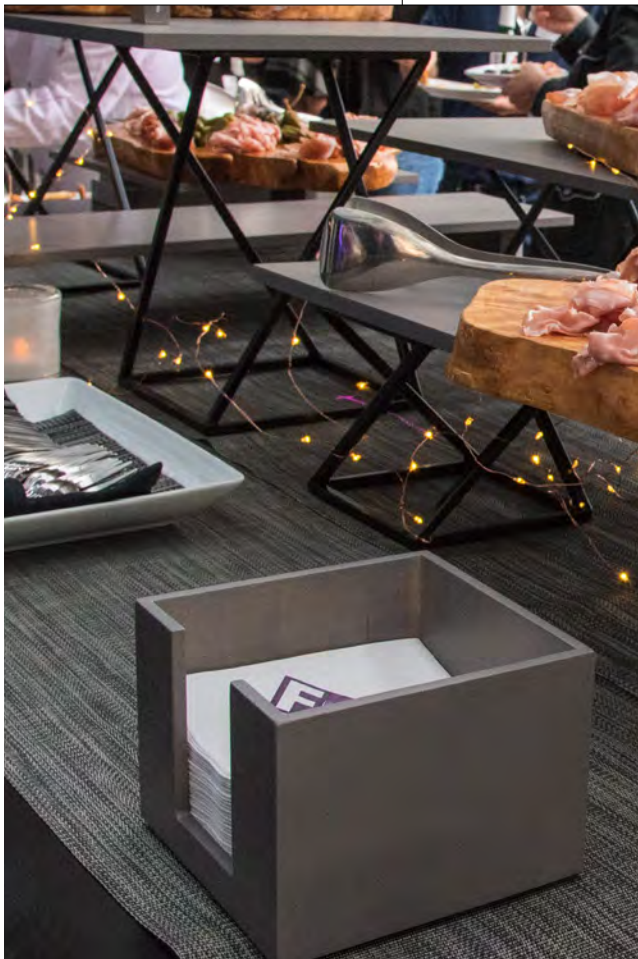

Ask about our low minimums for domestic etching customization.