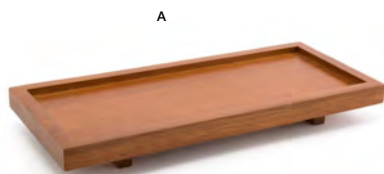

A
10" x 4.5" Rubberwood Tray
10 x 4.5 x 1.25
Pack 6