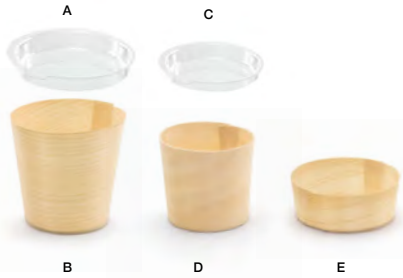

A	5oz Serewise® Tall Ramekin Cover	2.5 dia	Pack 200 pcs	ACV020CLT28
B	5oz Serewise® Tall Ramekin	2.25 dia x 2.25	Pack 200 pcs	ASC020NAW28
C	2.5oz Serewise® Tall Ramekin Cover	2 dia	Pack 200 pcs	ACV019CLT28
D	2.5oz Serewise® Tall Ramekin	1.75 dia x 1.75	Pack 200 pcs	ASC019NAW28
E	2oz Serewise® Ramekin	2 dia x .75	Pack 200 pcs	ASC018NAW28

A	5" Serewise® Pocket	5 x 4 x 2	Pack 200 pcs	DHO002NAW28
B	9oz Serewise® Slanted Cup	3.75 dia x 4	Pack 200 pcs	DMU023NAW28
C	6oz Serewise® Slanted Cup	3.25 dia x 3.5	Pack 200 pcs	DMU024NAW28
D	3oz Serewise® Slanted Cup	2.5 dia x 2.75	Pack 200 pcs	DSD060NAW28

A	6.25" Serewise® Fork	6.25 long	Pack 200 pcs	FDFO14NAW28
B	6.25" Serewise® Knife	6.25 long	Pack 200 pcs	FDK014NAW28
C	6.25" Serewise® Spoon	6.25 long	Pack 200 pcs	FSS015NAW28
D	Serewise® Cutlery/Napkin Set	6.25 long	Pack 200 pcs	FST001NAW28
E	4" Serewise® Mini Fork	4 long	Pack 200 pcs	FFS002NAW28
F	3.25" Serewise® Spork	3.25 x 1.5	Pack 200 pcs	FSF017NAW28
G	3.75" Serewise® Mini Spoon	3.75 long	Pack 200 pcs	FSM005NAW28