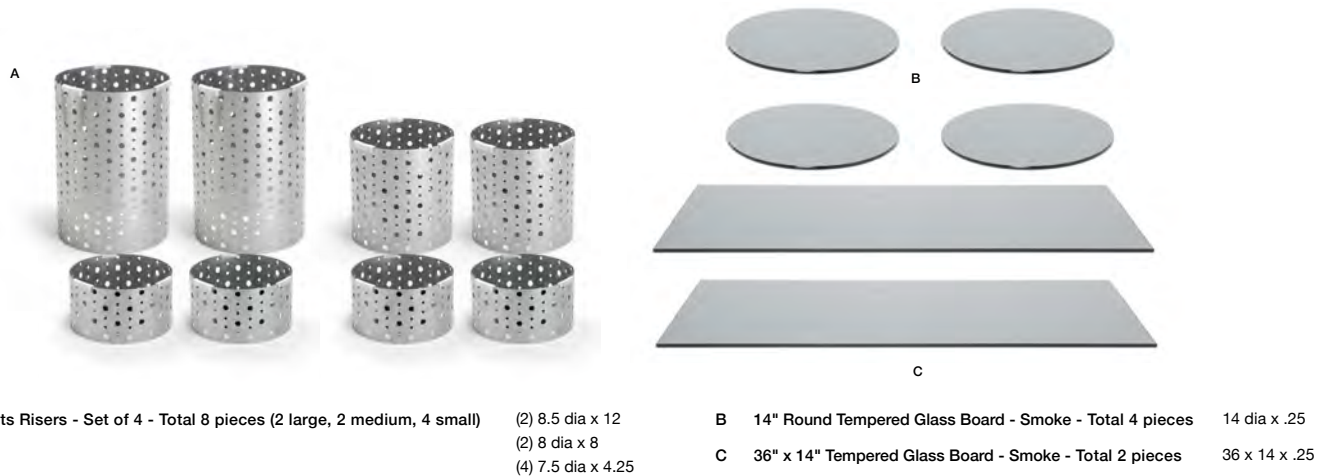

buffet essentials starter packages

Get started with a Buffet Essentials Starter Package, each package includes: