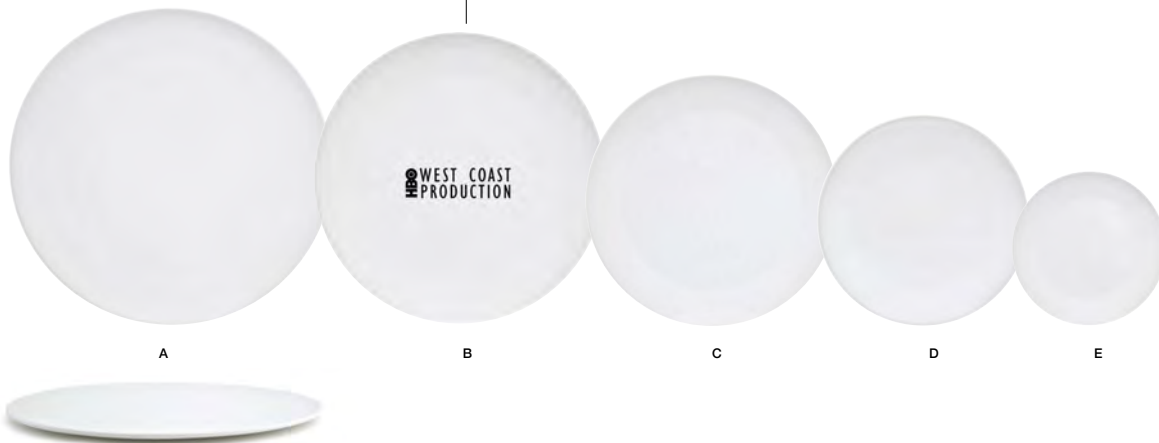

canvas<sup>®</sup>

Round or square, this is your blank Canvas<sup>®</sup> for creating culinary masterpieces.

PC = PLATE COVER AVAILABLE

PC

Ask about customization!

|   |                         |             |        |             |   |                        |            |         |             |
|---|-------------------------|-------------|--------|-------------|---|------------------------|------------|---------|-------------|
| A | 11" Round Canvas® Plate | 11 dia x .5 | Pack 4 | DDP059WHP21 | D | 7" Round Canvas® Plate | 7 dia x .5 | Pack 12 | DSP030WHP23 |
| B | 10" Round Canvas® Plate | 10 dia x .5 | Pack 6 | DDP058WHP22 | E | 5" Round Canvas® Plate | 5 dia x .5 | Pack 12 | DAP074WHP23 |
| C | 9" Round Canvas® Plate  | 9 dia x .5  | Pack 6 | DDP057WHP22 |   |                        |            |         |             |