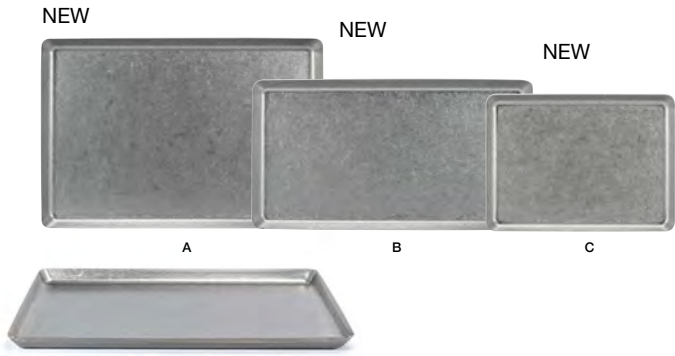

stainless steel mod®

A	14" x 9.5" Stainless Mod® Plate - Antique	14 x 9.5 x .75	Pack 4	DDP073ANS21
B	12.5" x 8.25" Stainless Mod® Plate - Antique	12.5 x 8.25 x .75	Pack 4	DSP039ANS21
C	8.25" x 6" Stainless Mod® Plate - Antique	8.25 x 6 x .5	Pack 6	DAP083ANS22