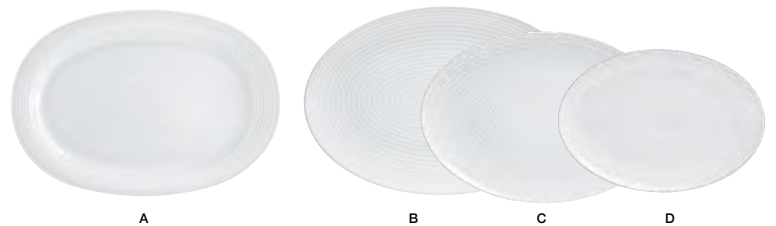

A	14" Oval Spiral® Plate	14 x 9.75 x 1.25	Pack 6	DOS012WHP12
B	13" Oval Spiral® Coupe Plate	13 x 9 x 1	Pack 4	DOS028WHP21
C	11.5" Oval Spiral® Coupe Plate	11.5 x 8.25 x 1	Pack 6	DDP053WHP22
D	9.5" Oval Spiral® Coupe Plate	9.5 x 6.75 x 1	Pack 6	DSP023WHP22