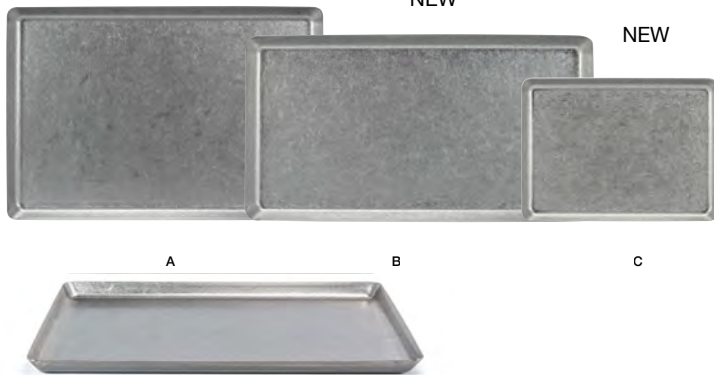

Layer smaller Mod® Triangles, accommodates: 2 of the 12" x 6" Triangle Mod® Plates or 4 of the 7.5" x 4" Triangle Mod® Plate

Layer smaller Mod® Triangles, accommodates: 2 of the 7.5" x 4" Triangle Mod® Plates

High quality stainless steel with our rustic antique finish, is dishwasher safe and perfectly stackable.

NEW

|   |  |                   |        |             |
|---|--|-------------------|--------|-------------|
| A | 14" x 9.5" Stainless Mod® Plate - Antique    | 14 x 9.5 x .75    | Pack 4 | DDP073ANS21 |
| B | 12.5" x 8.25" Stainless Mod® Plate - Antique | 12.5 x 8.25 x .75 | Pack 4 | DSP039ANS21 |
| C | 8.25" x 6" Stainless Mod® Plate - Antique    | 8.25 x 6 x .5     | Pack 6 | DAP083ANS22 |