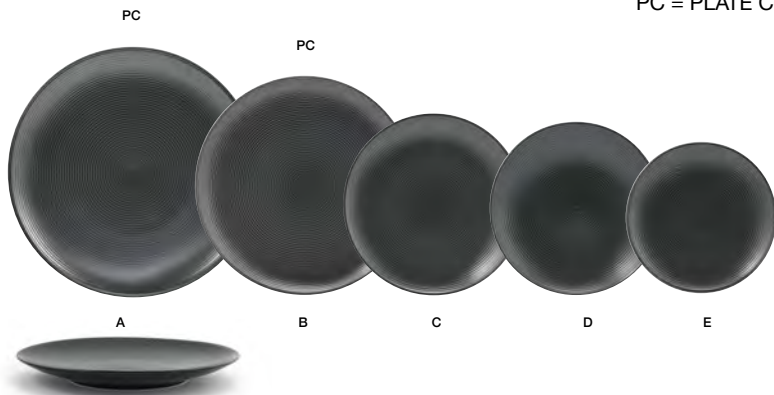

# spiral<sup>®</sup> ink

Classic Spiral<sup>®</sup> texture turns sexy in sleek on-trend black. The proprietary scratch-resistant glaze over our signature durable porcelain body creates a unique plating experience.