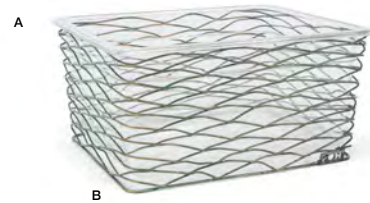

A ½ Size Drinkwise® Pan - Deep
12.75 x 10.5 x 5.75, 9qt
Pack 4
BHO096CLT21

A+B ½ Size Patina™ Housing/Pan Set - Deep
12.75 x 10.5 x 6, 9qt
Pack 2
BHO112PTI20

B ½ Size Patina™ Housing - Deep
12.25 x 9.5 x 6
Pack 2
BHO094PTI20