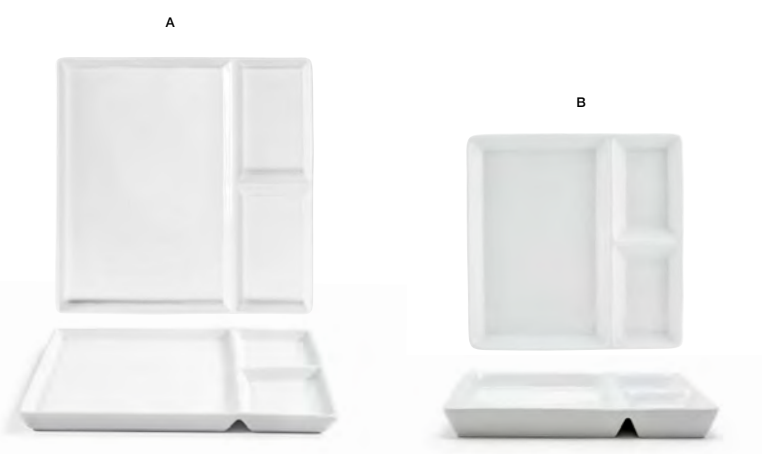

A	10.75" Square Mod® Divided Plate	10.75 x 10.75 x .5, 3oz per section	Pack 4	DDP072WHP21
B	7.5" Square Mod® Divided Plate	7.5 x 7.5 x 1, 2oz per section	Pack 12	DAP075WHP23