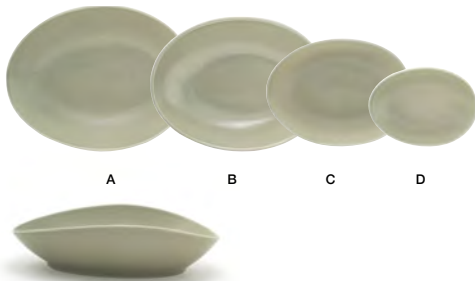

A	11" Oval Tides® Bowl - 40oz - Pumice	11 x 8.25 x 3	Pack 2	DBO145GYP20
B	10" Oval Tides® Bowl - 30oz - Pumice	10 x 7.5 x 2.75	Pack 4	DBO146GYP21
C	8" Oval Tides® Bowl - 15oz - Pumice	8 x 6 x 2.25	Pack 4	DBO147GYP21
D	6oz Oval Tides® Ramekin - Pumice	6 x 4.25 x 1.5	Pack 6	DBO148GYP22

Wave-like curved edges highlight your dish from all angles.