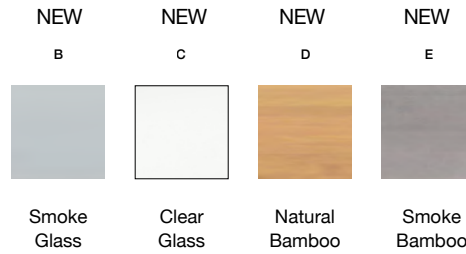

twist buffet essentials starter package - matte black

Want more board options?
See pages 202-203.

A+B Buffet Essentials - Twist - Smoke Glass on Matte Black

BST012MUM28

A+D Buffet Essentials - Twist - Natural Bamboo on Matte Black

BST013MUM28

A+C Buffet Essentials - Twist - Clear Glass on Matte Black

BST030MUM28

A+E Buffet Essentials - Twist - Smoke Bamboo on Matte Black

BST029MUM28