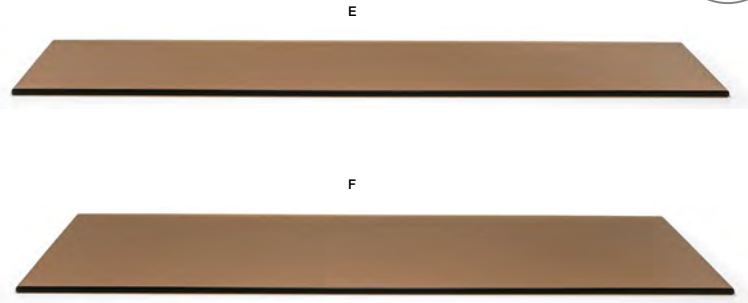

Architectural glass boards are tempered and have beveled edges.

A	14" Square Tempered Glass Board - Amber	14 x 14 x .25	Pack 2	BHO057BZG20
B	14" Round Tempered Glass Board - Amber	14 dia x .25	Pack 2	BHO058BZG20
C	19" Square Tempered Glass Board - Amber	19 x 19 x .25	Pack 2	BHO125BZG20

D	19" Round Tempered Glass Board - Amber	19 dia x .25	Pack 2	BHO124BZG20
E	36" x 8" Tempered Glass Board - Amber	36 x 8 x .25	Pack 2	BHO055BZG20
F	36" x 14" Tempered Glass Board - Amber	36 x 14 x .25	Pack 2	BHO056BZG20