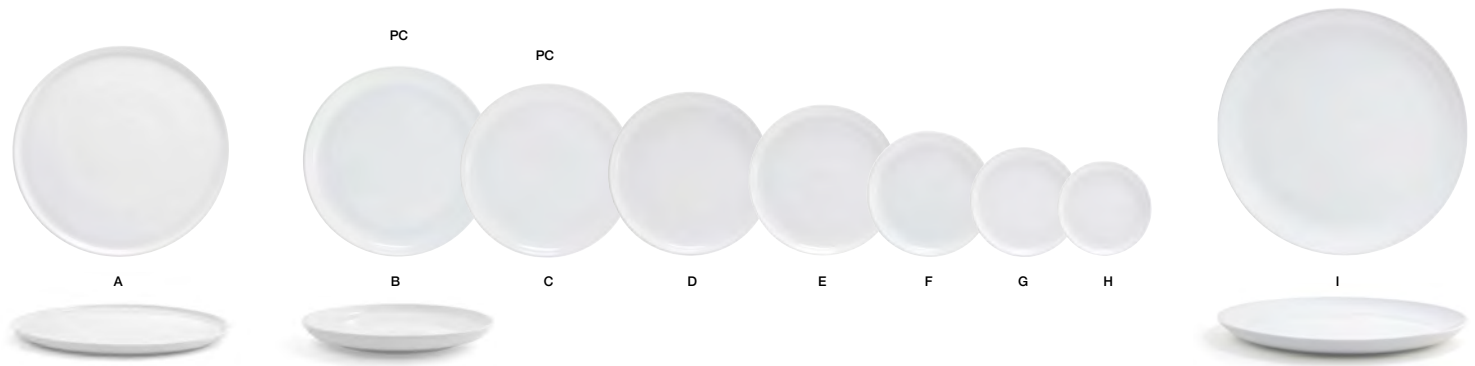

A	13" Round Harmony™ Plate	13 dia x .75	Pack 4	DOS026WHP21	F	7.5" Round Harmony™ Plate	7.5 dia x 1	Pack 12	DSP018WHP23
B	11.5" Round Harmony™ Plate	11.5 dia x 1.5	Pack 6	DOS018WHP22	G	6.25" Round Harmony™ Plate	6.25 dia x 1	Pack 12	DAP056WHP23
C	10.5" Round Harmony™ Plate	10.5 dia x 1	Pack 4	DDP049WHP21	H	5.5" Round Harmony™ Plate	5.5 dia x .75	Pack 12	DAP043WHP23
D	10" Round Harmony™ Plate	10 dia x 1	Pack 12	DDP014WHP23	I	15" Round Harmony™ Platter	15 dia x 1	Pack 2	BPT033WHP20
E	9" Round Harmony™ Plate	9 dia x 1	Pack 6	DDP045WHP22