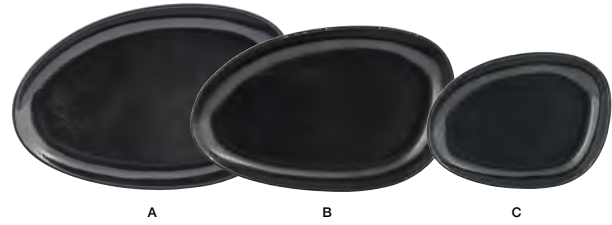

# kiln<sup>®</sup> pepper

---

PC

PC = PLATE COVER AVAILABLE

|   |                                |               |         |             |
|---|--------------------------------|---------------|---------|-------------|
| A | 11" Round Kiln® Plate - Pepper | 11 dia x 1.75 | Pack 6  | DOS029BKP22 |
| B | 10" Round Kiln® Plate - Pepper | 10 dia x 1.5  | Pack 6  | DDP061BKP22 |
| C | 8" Round Kiln® Plate - Pepper  | 8 dia x 1.5   | Pack 12 | DSP031BKP23 |
| D | 6" Round Kiln® Plate - Pepper  | 6 dia x 1     | Pack 12 | DAP076BKP23 |