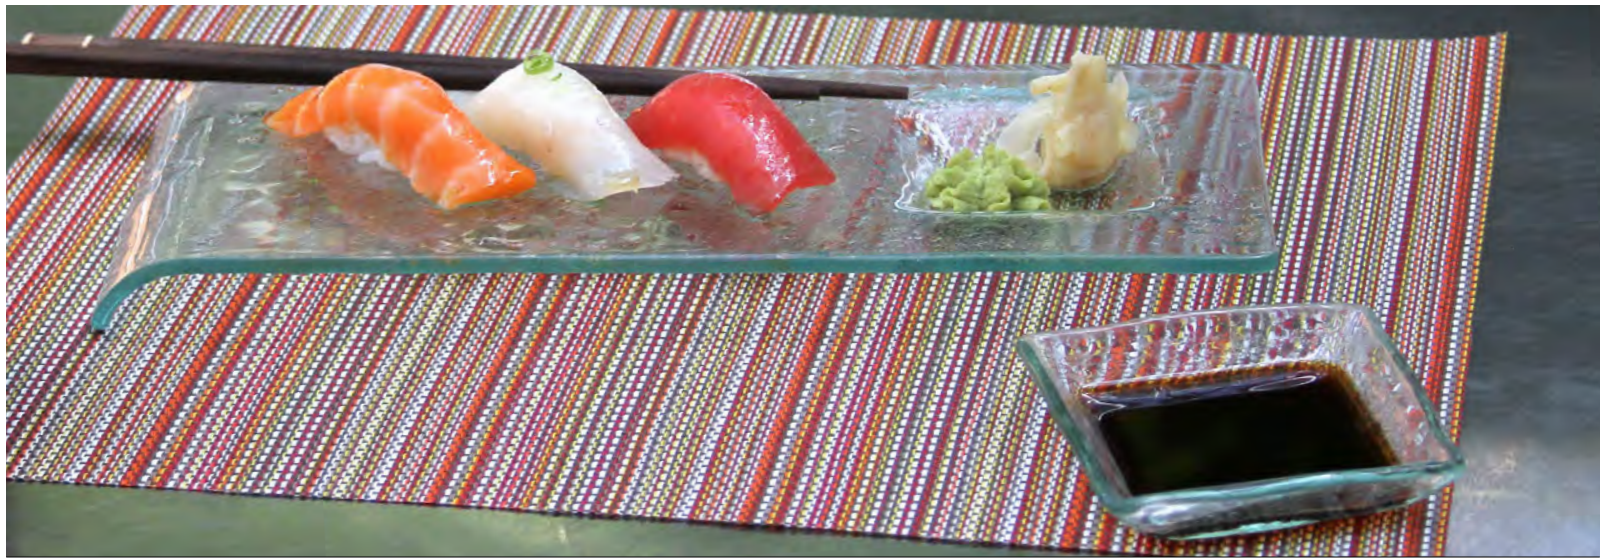

Create your own unique combinations with these impactful accessories

3.5" Square Arctic™ Dish - 2oz
DSD017CLG23 clear
DSD017FRG23 frosted
Page 166

3.5" Square Kyoto™ Dish - 1oz
DAP039WHP23 white
DAP039BEP23 catalyst™
Page 54

3.25" Square Tall Arctic™ Dish - 3oz
DSD022CLG13 clear
DSD022FRG13 frosted
Page 166

3.25" Tall Square Kyoto™ Dish - 4oz
DSD026WHP13 white
DSD026BEP13 catalyst™
DSD026BBB23 bamboo
Page 55