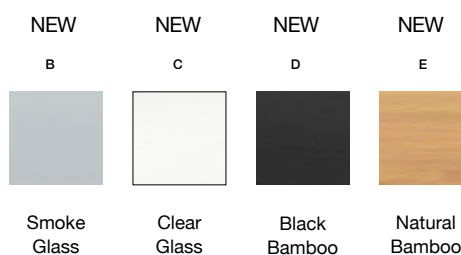

zig zag buffet essentials starter package - matte black