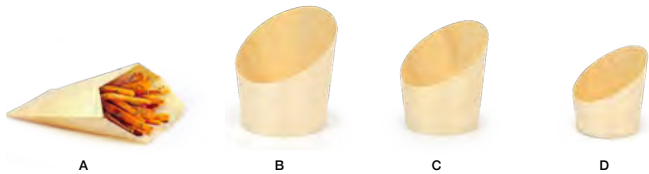

A	5oz Serewise® Tall Ramekin Cover	2.5 dia	Pack 200 pcs	ACV020CLT28
B	5oz Serewise® Tall Ramekin	2.25 dia x 2.25	Pack 200 pcs	ASC020NAW28
C	2.5oz Serewise® Tall Ramekin Cover	2 dia	Pack 200 pcs	ACV019CLT28
D	2.5oz Serewise® Tall Ramekin	1.75 dia x 1.75	Pack 200 pcs	ASC019NAW28
E	2oz Serewise® Ramekin	2 dia x .75	Pack 200 pcs	ASC018NAW28

A	5" Serewise® Pocket	5 x 4 x 2	Pack 200 pcs	DHO002NAW28
B	9oz Serewise® Slanted Cup	3.75 dia x 4	Pack 200 pcs	DMU023NAW28
C	6oz Serewise® Slanted Cup	3.25 dia x 3.5	Pack 200 pcs	DMU024NAW28
D	3oz Serewise® Slanted Cup	2.5 dia x 2.75	Pack 200 pcs	DSD060NAW28