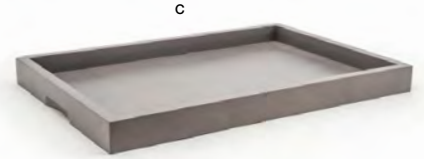

C

A	19" x 13" Bamboo Tray - Natural	19 x 13 x 1.5	Pack 4	RRT005BBB11
B	19" x 13" Bamboo Tray - Black	19 x 13 x 1.5	Pack 4	RRT005BKB11
C	19" x 13" Bamboo Tray - Smoke	19 x 13 x 1.5	Pack 4	RRT005GYB11