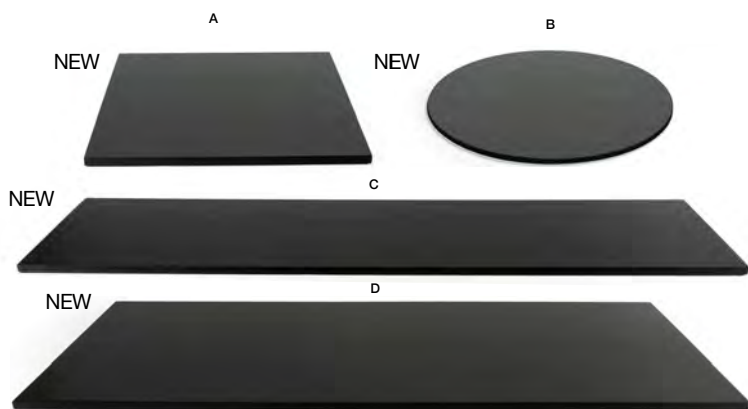

A	14" Square Bamboo Board - Black	14 x 14 x .5	Pack 2	BHO057BKW20
B	14" Round Bamboo Board - Black	14 dia x .5	Pack 2	BHO058BKB20
C	36" x 8" Bamboo Board - Black	36 x 8 x .5	Pack 2	BHO055BKW20
D	36" x 14" Bamboo Board - Black	36 x 14 x .5	Pack 2	BHO056BKW20