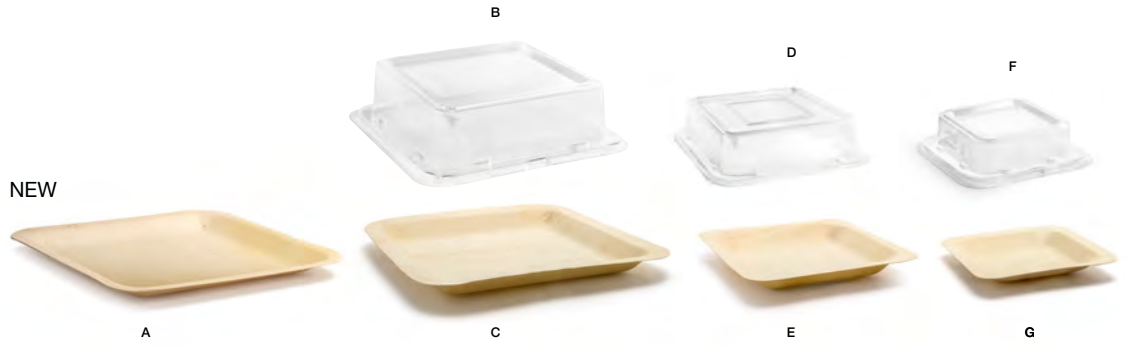

**Swirl Bamboo Holder/Pick - Natural**  
 100 per bag  
 Pack 12  
 AST020NAB83      7"  
 AST019NAB83      4.5"  
 AST018NAB83      3.5"

|          |                                       |                     |              |             |          |                                      |                    |              |             |
|----------|---------------------------------------|---------------------|--------------|-------------|----------|--------------------------------------|--------------------|--------------|-------------|
| <b>A</b> | 15.75" x 11" Servewise® Platter Cover | 16.25 x 11.5 x 1.75 | Pack 50 pcs  | SCV050CLT28 | <b>D</b> | 8" x 5.75" Servewise® Plate Cover    | 8.25 x 6.25 x 1.25 | Pack 200 pcs | DCV062CLT28 |
| <b>B</b> | 15.75" x 11" Servewise® Platter       | 15.75 x 11 x .75    | Pack 50 pcs  | SPT050NAW28 | <b>E</b> | 8" x 5.75" Servewise® Plate          | 8 x 5.75 x .75     | Pack 200 pcs | DAP061NAW28 |
| <b>C</b> | 10.5" x 8.5" Servewise® Plate         | 10.5 x 8.5 x 9      | Pack 200 pcs | DDP078NAW28 | <b>F</b> | 8" x 5.75" Servewise® Plate Cover    | 8 x 5.75 x 1.25    | Pack 200 pcs | DCV062CLT28 |
| <b>D</b> | 8" x 5.75" Servewise® Plate Cover     | 8.25 x 6.25 x 1.75  | Pack 200 pcs | DCV062CLT28 | <b>G</b> | 8" x 5.75" Servewise® Plate          | 8 x 5.75 x .75     | Pack 200 pcs | DAP061NAW28 |
| <b>E</b> | 8" x 5.75" Deep Servewise® Plate      | 8 x 5.75 x 1.25     | Pack 200 pcs | DAP062NAW28 | <b>H</b> | 4.75" x 3.75" Servewise® Plate Cover | 5.25 x 4.25 x 1.5  | Pack 200 pcs | DCV060CLT28 |
|          |                                       |                     |              |             | <b>I</b> | 4.75" x 3.75" Servewise® Plate       | 4.75 x 3.75 x 2    | Pack 200 pcs | DAP060NAW28 |