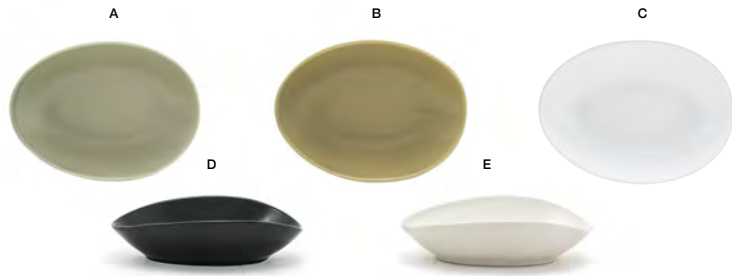

oval essential accessories

by capacity

A	6oz Oval Tides® Ramekin - Pumice	5 x 3.25 x 1.25	Pack 6	DBO148GYP22
B	6oz Oval Tides® Ramekin - Sea Grass	5 x 3.25 x 1.25	Pack 6	DBO148GRP22
C	6oz Oval Tides® Ramekin - White	5 x 3.25 x 1.25	Pack 6	DBO148WHP22
D	6oz Oval Tides® Ramekin - Mussel	5 x 3.25 x 1.25	Pack 6	DBO148BKP22
E	6oz Oval Tides® Ramekin - Scallop	5 x 3.25 x 1.25	Pack 6	DBO148BEP22