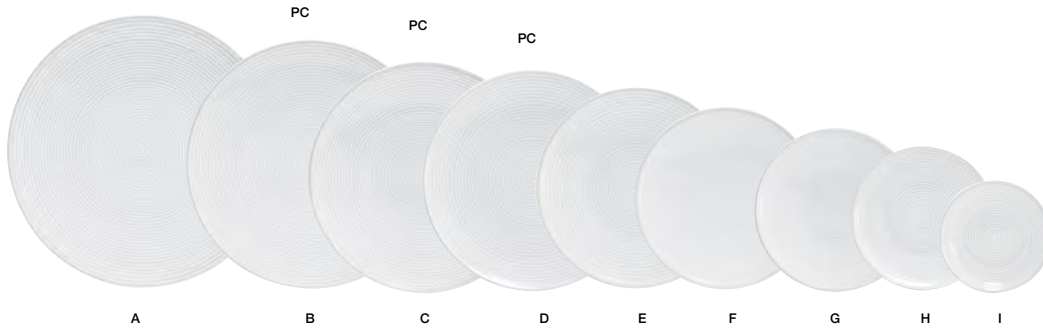

# spiral<sup>®</sup> white

Spiral<sup>®</sup> features a subtle linear design for sophisticated presentations across an expansive collection of rectangle, round, oval, & square dinnerware.

|   |                           |                 |        |             |   |                               |              |         |             |
|---|---------------------------|-----------------|--------|-------------|---|-------------------------------|--------------|---------|-------------|
| A | 12" Round Spiral® Plate   | 12 dia x 1.5    | Pack 6 | DOS006WHP22 | E | 8" Round Spiral® Plate        | 8 dia x 1    | Pack 12 | DSP008WHP23 |
| B | 11" Round Spiral® Plate   | 11 dia x 1.5    | Pack 6 | DDP018WHP22 | F | 7.25" Round Spiral® Plate     | 7.25 dia x 1 | Pack 6  | DAP059WHP22 |
| C | 10.5" Round Spiral® Plate | 10.5 dia x 1.25 | Pack 6 | DDP048WHP22 | G | 6.5" Round Spiral® Plate      | 6.5 dia x 1  | Pack 12 | DBB001WHP23 |
| D | 9.5" Round Spiral® Plate  | 9.5 dia x 1     | Pack 6 | DSP022WHP22 | H | 5" Round Spiral® Plate        | 5 dia x .75  | Pack 12 | DAP069WHP23 |
|   |                           |                 |        |             | I | 4" Round Spiral® Dish - 2.5oz | 4 dia x .75  | Pack 12 | DSD058WHP23 |