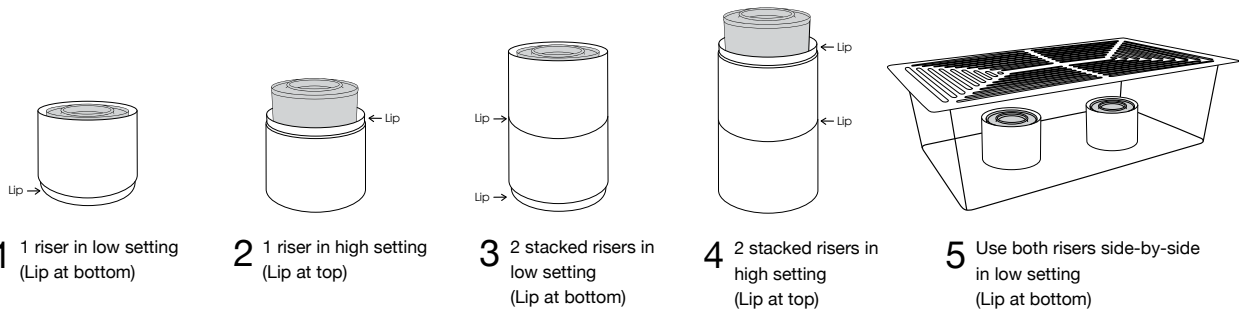

8.5' Copper String Lights - Box of 4
8.5 feet long
Pack 1
BRI101COM28

Comes with batteries that last a minimum of 24 hours.