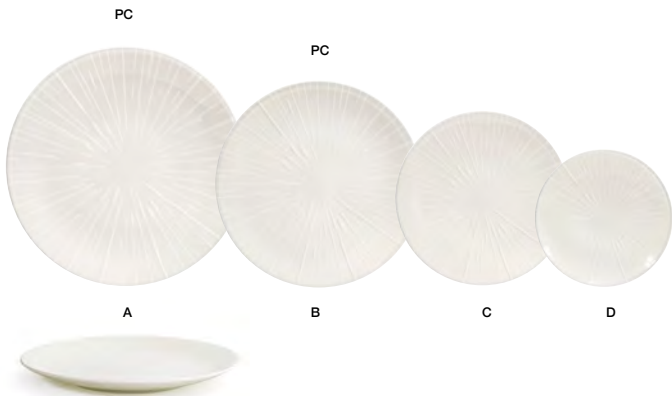

A	11" Round Catalyst™ Coupe Plate - Spoke™	11 dia x 1.25	Pack 4	DDP090BEP21
B	9.5" Round Catalyst™ Coupe Plate - Spoke™	9.5 dia x .75	Pack 6	DDP093BEP22
C	8" Round Catalyst™ Coupe Plate - Spoke™	8 dia x .75	Pack 6	DSP046BEP22
D	6.25" Round Catalyst™ Coupe Plate - Spoke™	6.25 dia x 1	Pack 6	DAP091BEP22