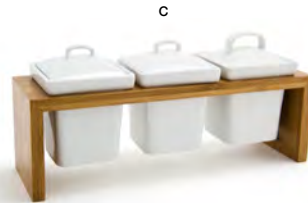

- **C** 10" x 3" Triple Mod® Pot Holder - Natural
  Pot sold separately

10 x 3 x 3.25

Pack 2 BHO018BBB20