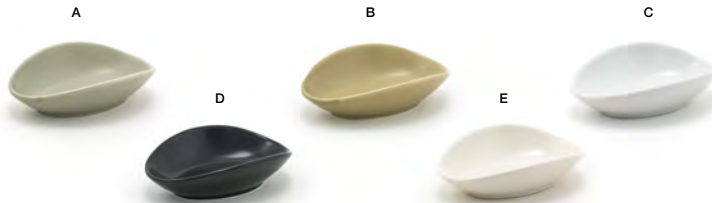

A	1.5oz Oval Tides® Ramekin - Pumice	4 x 3 x 1	Pack 12	DSD062GYP23
B	1.5oz Oval Tides® Ramekin - Sea Grass	4 x 3 x 1	Pack 12	DSD062GRP23
C	1.5oz Oval Tides® Ramekin - White	4 x 3 x 1	Pack 12	DSD062WHP23
D	1.5oz Oval Tides® Ramekin - Mussel	4 x 3 x 1	Pack 12	DSD062BKP23
E	1.5oz Oval Tides® Ramekin - Scallop	4 x 3 x 1	Pack 12	DSD062BEP23