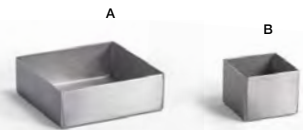

A **2.5oz Square Brushed Stainless Canvas® Ramekin - Silver** 2.5 x 2.5 x 1 Pack 24 **DSD028BSS24**
B **1oz Square Brushed Stainless Canvas® Ramekin - Silver** 1.5 x 1.5 x 1.25 Pack 24 **DSD034BSS24**