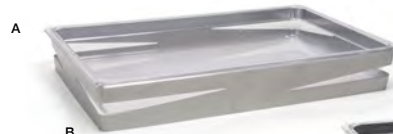

A+B Full Size Zig Zag Housing/Pan Set - Deep  
20.75 x 12.75 x 6, 18qt  
Pack 2  
BHO090SII20 silver  
BHO090BK120 matte black

A Full Size Drinkwise® Pan - Shallow  
20.75 x 12.75 x 2.5, 8 qt  
Pack 2  
BHO053CLT20