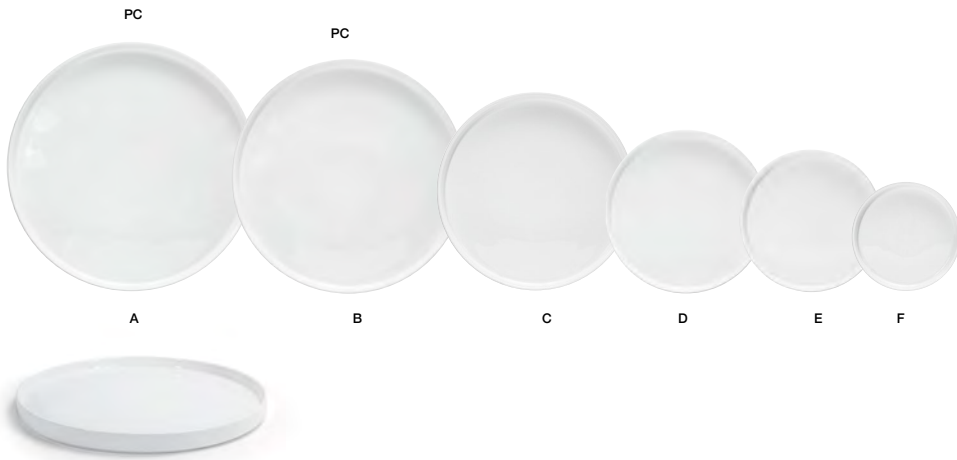

# soho<sup>®</sup>

Soho's perfectly flat plating surface and modern raised rim, add edge to the traditional round.

|   |                          |                 |        |             |   |                         |               |         |             |
|---|--------------------------|-----------------|--------|-------------|---|-------------------------|---------------|---------|-------------|
| A | 11.5" Round Soho® Plate  | 11.5 dia x .75  | Pack 4 | DOS036WHP21 | D | 7.5" Round Soho® Plate  | 7.5 dia x .75 | Pack 12 | DSP040WHP23 |
| B | 10.75" Round Soho® Plate | 10.75 dia x .75 | Pack 4 | DDP077WHP21 | E | 6.5" Round Soho® Plate  | 6.5 dia x .75 | Pack 12 | DAP085WHP23 |
| C | 9" Round Soho® Plate     | 9 dia x .75     | Pack 6 | DDP076WHP22 | F | 5" Round Soho® Plate    | 5 dia x .75   | Pack 12 | DAP084WHP23 |
|   |                          |                 |        |             | G | 14" Round Soho® Platter | 14 dia x 1    | Pack 2  | SPT066WHP20 |