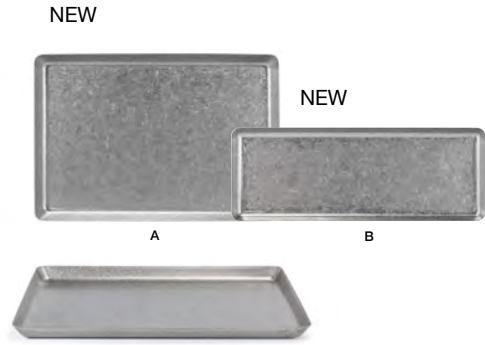

A	13" x 7" Stainless Mod® Plate - Antique	13 x 7 x .75	Pack 4	DDP074ANS21
B	11.5" x 4.25" Stainless Mod® Plate - Antique	11.5 x 4.25 x .5	Pack 6	DSU010ANS22