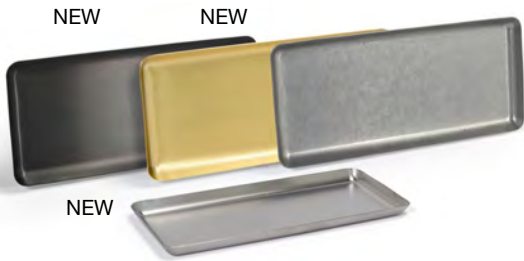

10" x 4.5" Brushed Stainless Tray
10 x 4.5 x .5
Pack 6
RTR037BKS22   matte black
RTR037GOS22   matte brass
RTR037ANS22   antique
RTR037BSS22   silver