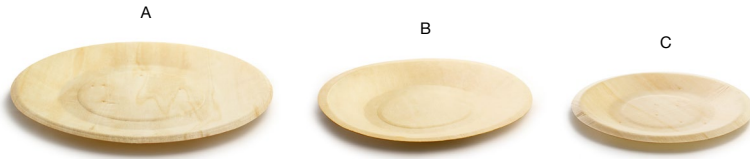

reversible!

Two Brands, One WOW Experience

SERVEWISE® DISPOSABLES *natural*

Servewise® disposables are earth-friendly, single-use serving solutions made from highly renewable woods that are great for grab-and-go, events, and catering. Covers are available for select shapes and sizes for added functionality.

VERSATILE DESIGNS | BIODEGRADABLE | SINGLE-USE

- A 8.5" Round Serewise® Plate - Pack 200** pack 1 **DSP026NAW28**
8.5 dia x .5 in | 21.7 dia x 1.4 cm
- B 6.5" Round Serewise® Plate - Pack 200** pack 1 **DBB004NAW28**
6.5 dia x .5 in | 16.6 dia x 1.5 cm
- C 5.5" Round Serewise® Plate - Pack 200** pack 1 **DAP065NAW28**
5.5 dia x .25 in | 14.1 dia x .7 cm

- A 8.25" Serewise® Boat - Pack 200** pack 1 **DBO114NAW28**
8.25 x 4.25 x 1.75 in | 21.2 x 10.8 x 4.2 cm
- B 6.5" Serewise® Boat - Pack 200** pack 1 **DBO113NAW28**
6.5 x 3 x 1.25 in | 16.5 x 7.7 x 3 cm
- C 5.25" Serewise® Boat - Pack 200** pack 1 **DBO112NAW28**
5.25 x 3.25 x 1.25 in | 13.5 x 8 x 3 cm
- D 4" Serewise® Boat - Pack 200** pack 1 **DSD053NAW28**
4 x 2.75 x 1.25 in | 10 x 6.8 x 3 cm
- E 3" Serewise® Boat - Pack 200** pack 1 **DSD063NAW28**
3 x 2.25 x 1 in | 7.5 x 5.8 x 2.8 cm