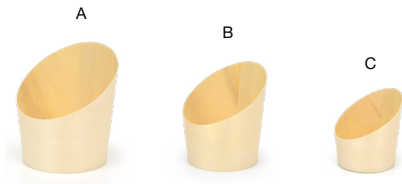

VERSATILE DESIGNS | BIODEGRADABLE | SINGLE-USE

- A 8.5" Round Serewise® Plate - Pack 200** pack 1 **DSP026NAW28**
8.5 dia x .5 in | 21.7 dia x 1.4 cm
- B 6.5" Round Serewise® Plate - Pack 200** pack 1 **DBB004NAW28**
6.5 dia x .5 in | 16.6 dia x 1.5 cm
- C 5.5" Round Serewise® Plate - Pack 200** pack 1 **DAP065NAW28**
5.5 dia x .25 in | 14.1 dia x .7 cm

- A 8.25" Serewise® Boat - Pack 200** pack 1 **DBO114NAW28**
8.25 x 4.25 x 1.75 in | 21.2 x 10.8 x 4.2 cm
- B 6.5" Serewise® Boat - Pack 200** pack 1 **DBO113NAW28**
6.5 x 3 x 1.25 in | 16.5 x 7.7 x 3 cm
- C 5.25" Serewise® Boat - Pack 200** pack 1 **DBO112NAW28**
5.25 x 3.25 x 1.25 in | 13.5 x 8 x 3 cm
- D 4" Serewise® Boat - Pack 200** pack 1 **DSD053NAW28**
4 x 2.75 x 1.25 in | 10 x 6.8 x 3 cm
- E 3" Serewise® Boat - Pack 200** pack 1 **DSD063NAW28**
3 x 2.25 x 1 in | 7.5 x 5.8 x 2.8 cm

- A 5 oz Serewise® Tall Ramekin Cover - Pack 200** pack 1 **ACV020CLT28**
2.5 dia x .25 in | 6.4 dia x .9 cm
- B 5 oz Serewise® Tall Ramekin - Pack 200** pack 1 **ASC020NAW28**
2.25 dia x 2.25 in | 6 dia x 6 cm, 148 ml
- C 2.5 oz Serewise® Tall Ramekin Cover - Pack 200** pack 1 **ACV019CLT28**
2 dia x .25 in | 5 dia x .7 cm
- D 2.5 oz Serewise® Tall Ramekin - Pack 200** pack 1 **ASC019NAW28**
1.75 dia x 1.75 in | 4.5 dia x 4.5 cm, 74 ml
- E 2 oz Serewise® Ramekin - Pack 200** pack 1 **ASC018NAW28**
2 dia x .75 in | 5 dia x 2 cm, 59 ml

- A 9 oz Serewise® Slanted Cup - Pack 200** pack 1 **DMU023NAW28**
3.25 dia x 4.25 in | 8 dia x 10.6 cm, 266 ml
- B 6 oz Serewise® Slanted Cup - Pack 200** pack 1 **DMU024NAW28**
2.75 dia x 3.5 in | 6.8 dia x 9 cm, 177 ml
- C 3 oz Serewise® Slanted Cup - Pack 200** pack 1 **DSD060NAW28**
2.25 dia x 2.75 in | 5.6 dia x 7 cm, 89 ml