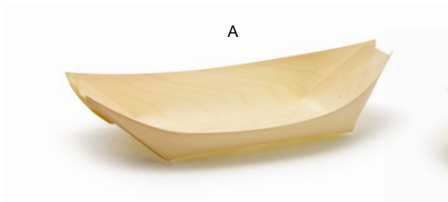

reversible!

Two Brands, One WOW Experience

SERVEWISE® DISPOSABLES *natural*

Servewise® disposables are earth-friendly, single-use serving solutions made from highly renewable woods that are great for grab-and-go, events, and catering. Covers are available for select shapes and sizes for added functionality.

VERSATILE DESIGNS | BIODEGRADABLE | SINGLE-USE

- A 8.5" Round Serewise® Plate - Pack 200** pack 1 **DSP026NAW28**
8.5 dia x .5 in | 21.7 dia x 1.4 cm
- B 6.5" Round Serewise® Plate - Pack 200** pack 1 **DBB004NAW28**
6.5 dia x .5 in | 16.6 dia x 1.5 cm
- C 5.5" Round Serewise® Plate - Pack 200** pack 1 **DAP065NAW28**
5.5 dia x .25 in | 14.1 dia x .7 cm