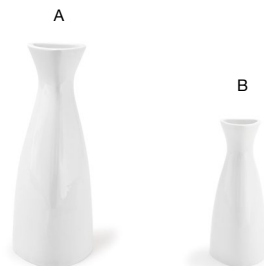

A 7.75" Kyoto™ Pourer/Vase - 12 oz pack 6 **TSB004WHP22**
3 x 3 x 7.75 in | 7.8 x 7.8 x 19.5 cm, 355 ml

B 5.25" Kyoto™ Pourer/Vase - 5 oz pack 12 **TSB003WHP23**
2.5 x 2.5 x 5.25 in | 6.1 x 6.1 x 13.5 cm, 150 ml