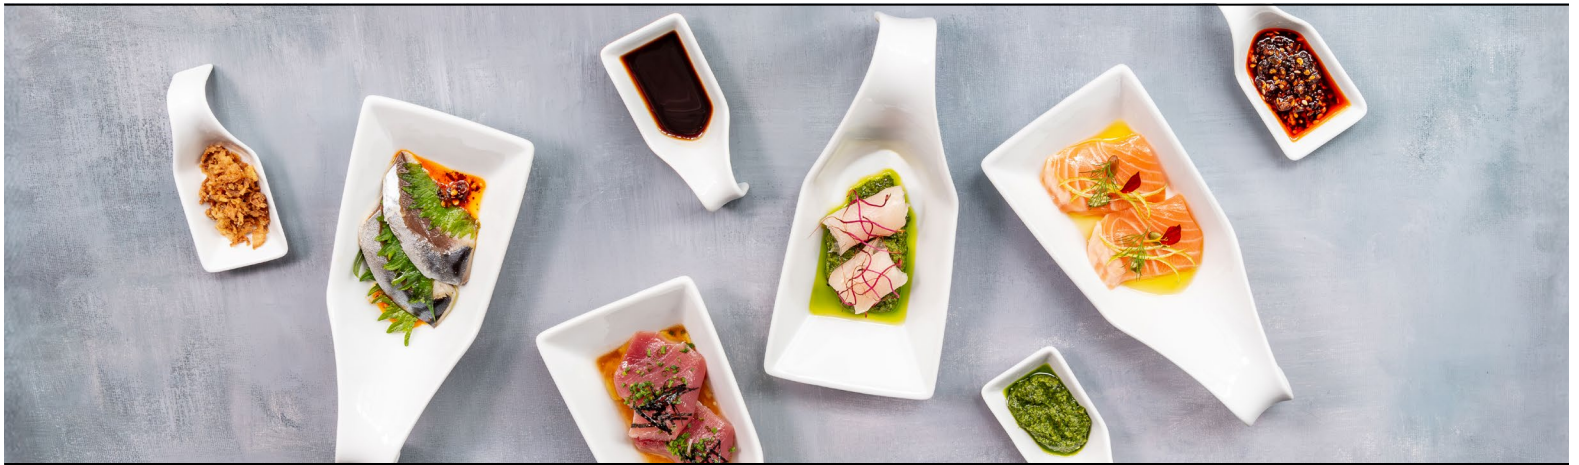

reversible!

Two Brands, One WOW Experience

DINNERWARE - SUPERWHITE PORCELAIN

KYOTO™
superwhite

Featuring a sleek linear design and an angled rim, Kyoto™ is the ultimate fusion of style and durability.

EXTENSIVE COMBINATIONS | LIFETIME PLUS WARRANTY | EASILY STACKABLE

10.75" x 3.5" Brushed Stainless Triple Dish Holder - Silver
 10.75 x 3.5 x .75 in | 27.4 x 9 x 1.7 cm
 pack 6
BHO006BSS12

Shown with:
3.25" Square Kyoto™ Dish - 4 oz
DSD026WHP13

Fits:
3.25" Square Kyoto™ Bamboo Dish - 4 oz
DSD026BBB23

3 oz Tall Square Arctic™ Dish
DSD022CLG13 clear
DSD022FRG13 frosted
 See on page 157

5 oz Square Glass Sampler™
ASA012CLG23
 See on page 183

A 3.25" Square Kyoto™ Dish - 4 oz pack 12 **DSD026WHP13**
 3.25 sq x 1.5 in | 8.4 sq x 3.8 cm, 118 ml

Rectangle Salt & Pepper Set - 4.5 oz
 2.75 x 1.5 x 2.5 in | 7.2 x 3.5 x 6.1 cm, 133 ml
 pack 12
TSP011WHP23