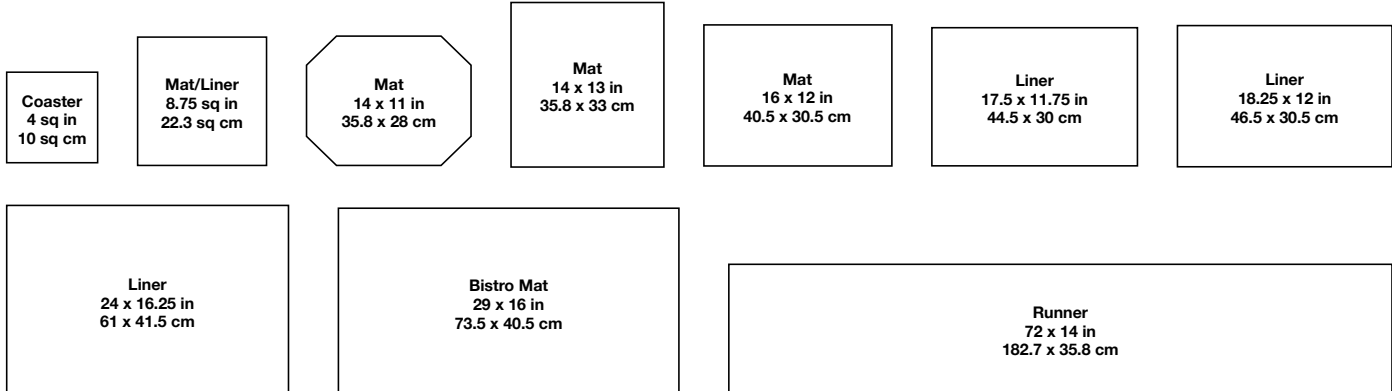

CUSTOMIZATION AVAILABLE | THERMOSEALED™ EDGES | 140+ STOCKED CHOICES

QS

Quick Ship size customization is available on many metroweave® colors - low minimums and quick turnaround!

Mesh - Apricot
 pack 12
XPM099ORV83 16 x 12 in | 40.5 x 30.5 cm

Basketweave - Apricot
 pack 12
XPM101ORV83 16 x 12 in | 40.5 x 30.5 cm

Mesh - Orange
 pack 12
XPM088ORV83 16 x 12 in | 40.5 x 30.5 cm
RTL020ORV83 18.25 x 12 in | 46.5 x 30.5 cm

Mesh - Reds
 pack 12
XPM096RDV83 16 x 12 in | 40.5 x 30.5 cm

Random Weave - Red
 pack 12
XPM089RDV83 16 x 12 in | 40.5 x 30.5 cm
 QS

Urban - Red
 pack 12
XPM094RDV83 16 x 12 in | 40.5 x 30.5 cm
 QS

Nautical - Coral
 pack 12
XPM109RDV83 16 x 12 in | 40.5 x 30.5 cm

Large Basketweave - Copper
 pack 12
XPM055COV83 14 x 11 in | 35.8 x 28 cm
XPM054COV83 14 x 13 in | 35.8 x 33 cm
XPM053COV83 16 x 12 in | 40.5 x 30.5 cm
RTL011COV83 17.5 x 11.75 in | 44.5 x 30 cm
RTL006COV83 18.25 x 12 in | 46.5 x 30.5 cm
RTL001COV83 24 x 16.25 in | 61 x 41.5 cm
 QS