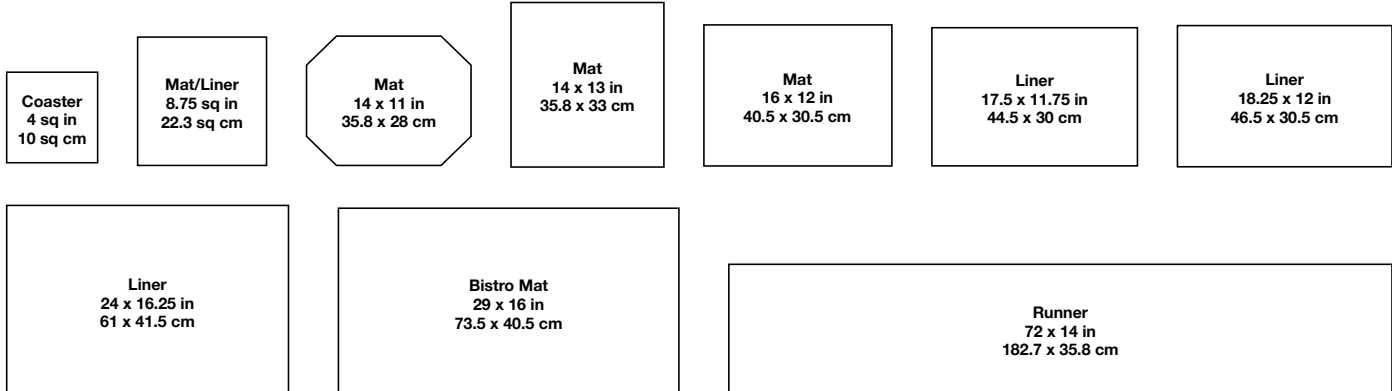

CUSTOMIZATION AVAILABLE | THERMOSEALED™ EDGES | 140+ STOCKED CHOICES

**QS**

Quick Ship size customization is available on many metroweave® colors - low minimums and quick turnaround!

**Rush - Greys**  
pack 12  
**XPM120GYV83** 16 x 12 in | 40.5 x 30.5 cm

**Rush - Shell**  
pack 12  
**XPM107WHV83** 16 x 12 in | 40.5 x 30.5 cm

**QS**

**Urban - Peacock**  
pack 12  
**XCO008GYV83** 4 sq in | 10 sq cm  
**RTL024GYV83** 8.75 sq in | 22.3 sq cm  
**XPM105GYV83** 16 x 12 in | 40.5 x 30.5 cm

**QS**

**Honeycomb - Bronze**  
pack 12  
**XPM084GOV83** 14 x 11 in | 35.8 x 28 cm  
**XPM083GOV83** 16 x 12 in | 40.5 x 30.5 cm  
**RTL016COV83** 17.5 x 11.75 in | 44.5 x 30 cm  
**RTL005COV83** 24 x 16.25 in | 61 x 41.5 cm

**Tweed - Black**  
pack 12  
**XPM029BKV83** 14 x 13 in | 35.8 x 33 cm  
**XPM028BKV83** 16 x 12 in | 40.5 x 30.5 cm

pack 2  
**XRU007BKV80** 72 x 14 in | 182.7 x 35.8 cm

**QS**

**Rush - Coal**  
pack 12  
**XPM063GYV83** 16 x 12 in | 40.5 x 30.5 cm