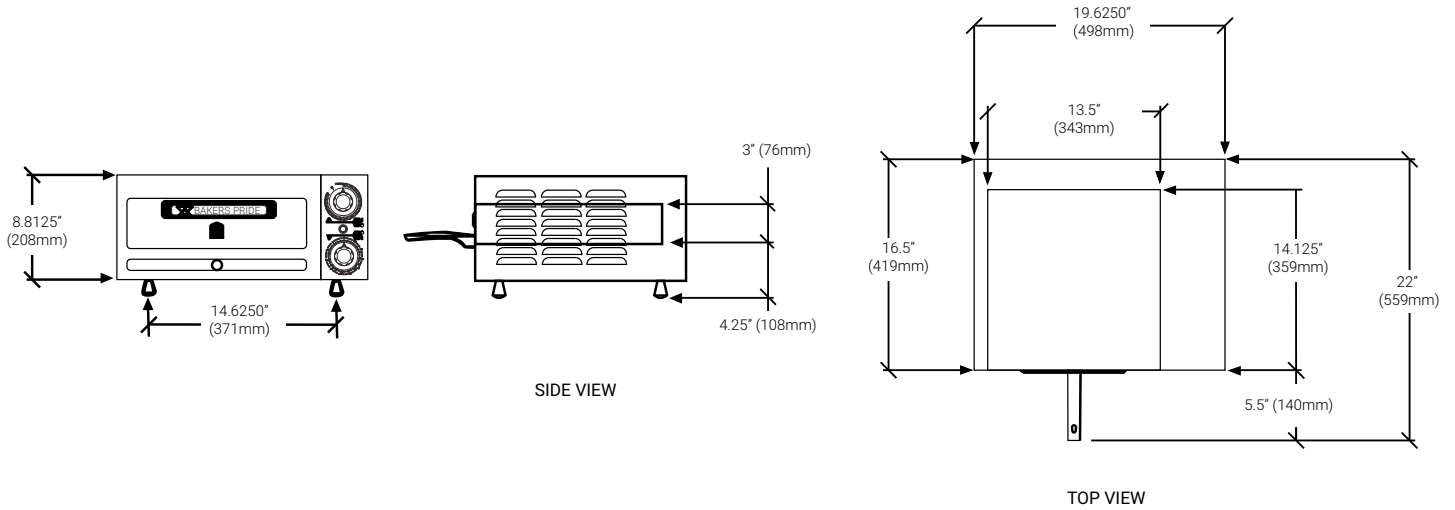

FEATURES AT A GLANCE

- 1500 or 1800 watts
- 19.62" or 24" widths
- 284–680°F (140–360°C) temperature range
- 15-minute electric timer with continuous-ring alarm and manual shut-off
- Independent top and bottom controlled incoloy heating elements
- 3" (76 mm) deck height
- One wire rack with handle
- Pull-out steel crumb tray
- All stainless steel exterior
- 1" (25 mm) black phenolic legs
- One high-heat, fully welded, aluminized steel baking chamber
- Fully insulated
- 6' (1829 mm) cord and plug
- One-year limited warranty

HEARTHBAKE SERIES COUNTERTOP ELECTRIC OVENS

SERIES: PX

EQUIPMENT DIMENSIONS

MECHANICAL SPECIFICATIONS

Model #	Overall Dim (W x H x D)*	Deck Height	Rack Size (W x D)	Decks	Baking Chambers	Thermostat Range	Carton Dim (W x H x D)	Cubic Feet	Cubic Meter	Ship Wt.
PX-14	19.62" x 8.18" x 16.5" (498 x 208 x 419)	3" (76kg)	13.25" x 13.87" (337 x 352)	1	1	284°-680°F (140-36°C)	24" x 12" x 22" (610 x 305 x 559)	3.7	.11	49 (22kg)
PX-16	24" x 8.18" x 20.5" (610 x 208 x 521)	3" (76kg)	17.62" x 17.87" (448 x 454)	1	1	284°-680°F (140-360°C)	30" x 12" x 26" (762 x 305 x 660)	5.4	.16	69 (31kg)

REQUIRED CLEARANCES

Left 3" (76 mm)
 Right 3" (76 mm)
 Back 3" (76 mm)

In European Community Countries and North America. In NON-COMBUSTIBLE locations only.

In European Community Countries only in COMBUSTIBLE locations. NOT for North America.