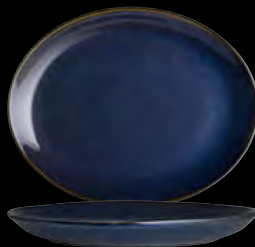

distinct reactive glaze

Introducing Indigo to the Homer Laughlin China collection. With a distinctive indigo color that is highlighted by a beautifully brown rolled edge, this collection is comprised of both embossed and unembossed shapes. Great as a standalone or mix & match with existing Steelite products, Indigo's reactive glaze gives each item a modern & sleek finish.

Flipside Plate
HL13109026 D 10 1/2"
HL13089026 D 9"
HL13079026 D 7 3/4"
HL13069026 D 6 1/2"

Coupe Plate
HL3079026 D 9"
HL3069026 D 8 1/4"
HL3049026 D 6 1/2"

Oval Platter
HL3159026 L 13 1/8" W 10 1/2"
HL3129026 L 10 1/2" W 7 5/8"